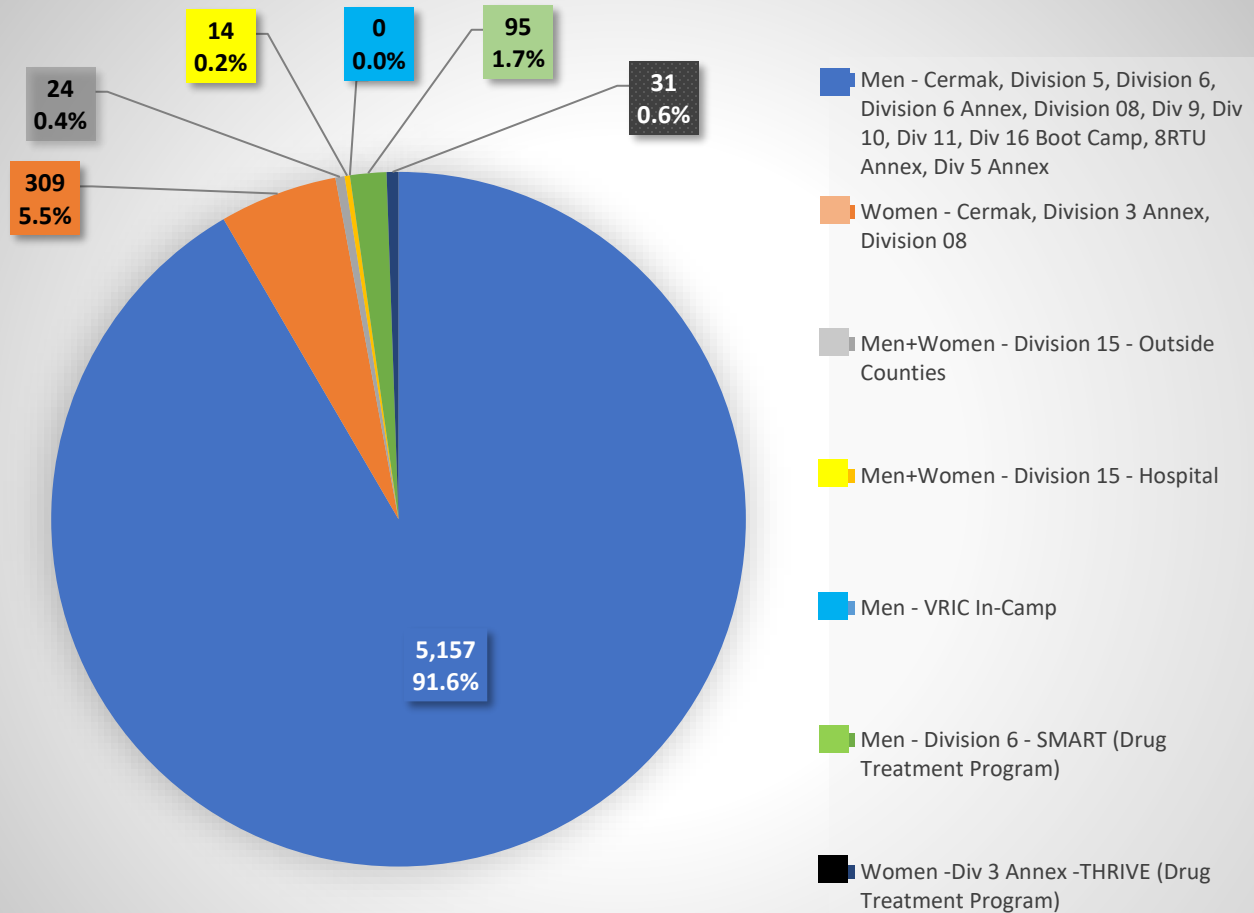

Sheriff's Daily Report

7/2/2022

| Under the Custody of the Sheriff | |
|----------------------------------|--------------|
| Total Male and Female | 7,853 |
| Jail Population | 5,630 |
| Community Corrections | 2,223 |

Jail Population - Behind the Walls

Sheriff's Daily Report

7/2/2022

CCSO Population Demographics

In Confinement

Gender Distribution

Race Distribution

Age Distribution

Community Corrections

Gender Distribution

Race Distribution

Age Distribution