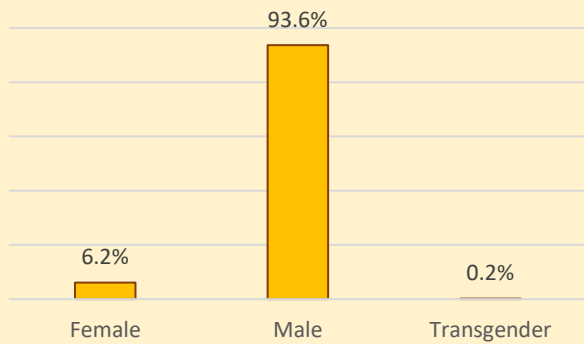

Sheriff's Daily Report

7/2/2022

| Under the Custody of the Sheriff | |
|----------------------------------|--------------|
| Total Male and Female | 7,853 |
| Jail Population | 5,630 |
| Community Corrections | 2,223 |

Jail Population - Behind the Walls

Sheriff's Daily Report

7/2/2022

CCSO Population Demographics

In Confinement

Gender Distribution

Race Distribution

Age Distribution

Community Corrections

Gender Distribution

Race Distribution

Age Distribution