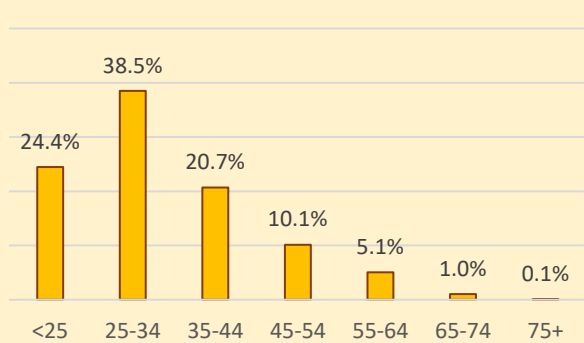

Sheriff's Daily Report

7/2/2022

| Under the Custody of the Sheriff | |
|----------------------------------|--------------|
| Total Male and Female | 7,853 |
| Jail Population | 5,630 |
| Community Corrections | 2,223 |

Jail Population - Behind the Walls

Sheriff's Daily Report

7/2/2022

CCSO Population Demographics

In Confinement

Gender Distribution

Race Distribution

Age Distribution

Community Corrections

Gender Distribution

Race Distribution

Age Distribution