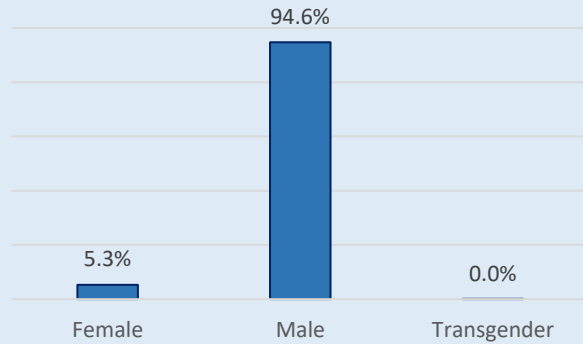

Sheriff's Daily Report

7/2/2022

| Under the Custody of the Sheriff | |
|----------------------------------|--------------|
| Total Male and Female | 7,853 |
| Jail Population | 5,630 |
| Community Corrections | 2,223 |

Jail Population - Behind the Walls

Sheriff's Daily Report

7/2/2022

CCSO Population Demographics

In Confinement

Gender Distribution

Race Distribution

Age Distribution

Community Corrections

Gender Distribution

Race Distribution

Age Distribution