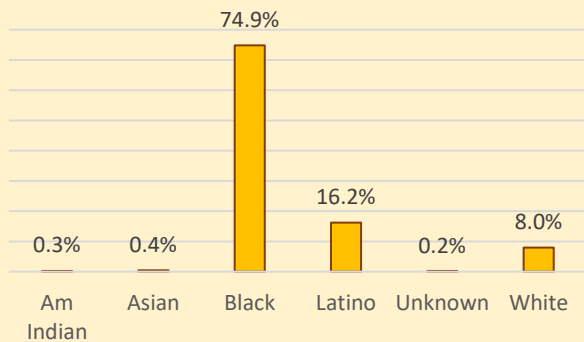

Sheriff's Daily Report

7/2/2022

| Under the Custody of the Sheriff | |
|----------------------------------|--------------|
| Total Male and Female | 7,853 |
| Jail Population | 5,630 |
| Community Corrections | 2,223 |

Jail Population - Behind the Walls

Sheriff's Daily Report

7/2/2022

CCSO Population Demographics

In Confinement

Gender Distribution

Race Distribution

Age Distribution

Community Corrections

Gender Distribution

Race Distribution

Age Distribution