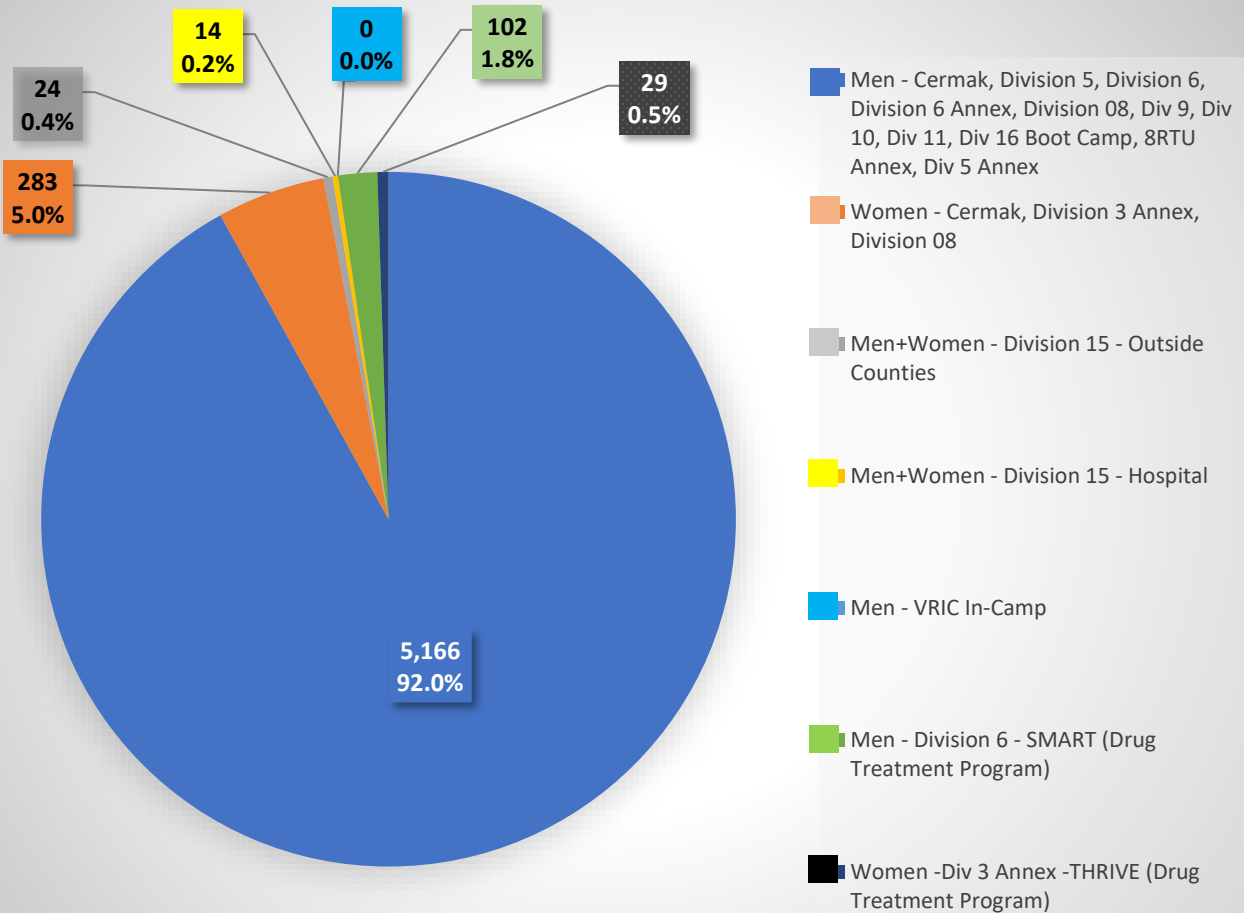

Sheriff's Daily Report

6/23/2022

Under the Custody of the Sheriff	
Total Male and Female	7,834
Jail Population	5,618
Community Corrections	2,216

Jail Population - Behind the Walls

Sheriff's Daily Report

6/23/2022

CCSO Population Demographics

In Confinement

Gender Distribution

Race Distribution

Age Distribution

Community Corrections

Gender Distribution

Race Distribution

Age Distribution