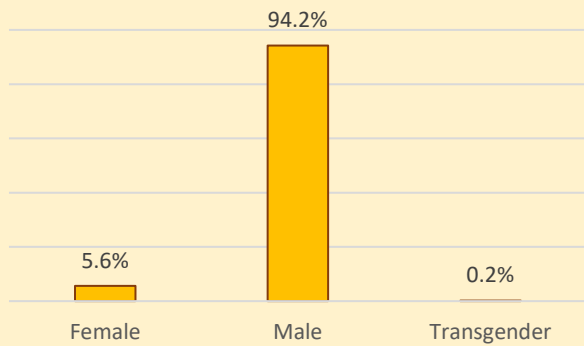

Sheriff's Daily Report

6/23/2022

Under the Custody of the Sheriff	
Total Male and Female	7,834
Jail Population	5,618
Community Corrections	2,216

Jail Population - Behind the Walls

Sheriff's Daily Report

6/23/2022

CCSO Population Demographics

In Confinement

Gender Distribution

Race Distribution

Age Distribution

Community Corrections

Gender Distribution

Race Distribution

Age Distribution