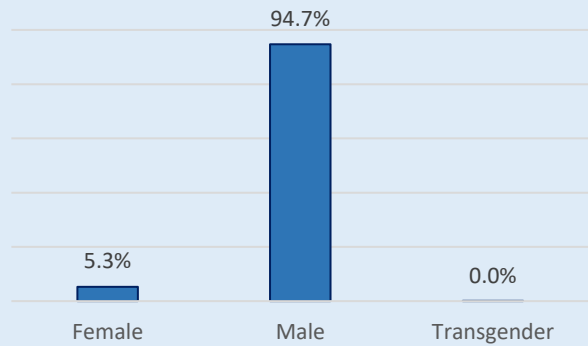

Sheriff's Daily Report

6/23/2022

Under the Custody of the Sheriff	
Total Male and Female	7,834
Jail Population	5,618
Community Corrections	2,216

Jail Population - Behind the Walls

Sheriff's Daily Report

6/23/2022

CCSO Population Demographics

In Confinement

Gender Distribution

Race Distribution

Age Distribution

Community Corrections

Gender Distribution

Race Distribution

Age Distribution