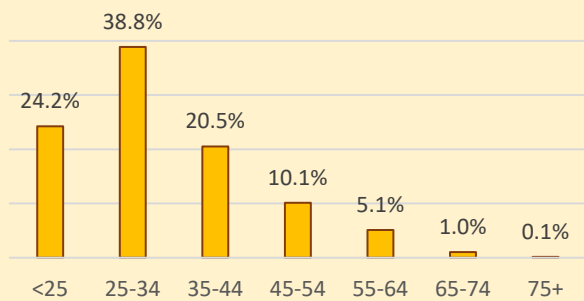

Sheriff's Daily Report

6/23/2022

Under the Custody of the Sheriff	
Total Male and Female	7,834
Jail Population	5,618
Community Corrections	2,216

Jail Population - Behind the Walls

Sheriff's Daily Report

6/23/2022

CCSO Population Demographics

In Confinement

Gender Distribution

Race Distribution

Age Distribution

Community Corrections

Gender Distribution

Race Distribution

Age Distribution