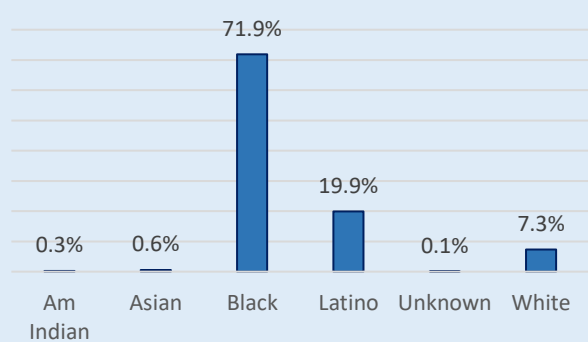

Sheriff's Daily Report

6/23/2022

Under the Custody of the Sheriff	
Total Male and Female	7,834
Jail Population	5,618
Community Corrections	2,216

Jail Population - Behind the Walls

Sheriff's Daily Report

6/23/2022

CCSO Population Demographics

In Confinement

Gender Distribution

Race Distribution

Age Distribution

Community Corrections

Gender Distribution

Race Distribution

Age Distribution