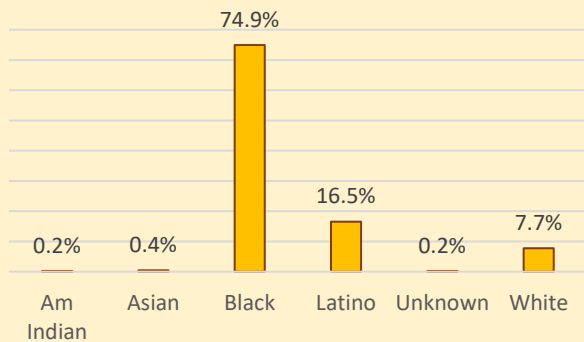

Sheriff's Daily Report

6/23/2022

Under the Custody of the Sheriff	
Total Male and Female	7,834
Jail Population	5,618
Community Corrections	2,216

Jail Population - Behind the Walls

Sheriff's Daily Report

6/23/2022

CCSO Population Demographics

In Confinement

Gender Distribution

Race Distribution

Age Distribution

Community Corrections

Gender Distribution

Race Distribution

Age Distribution