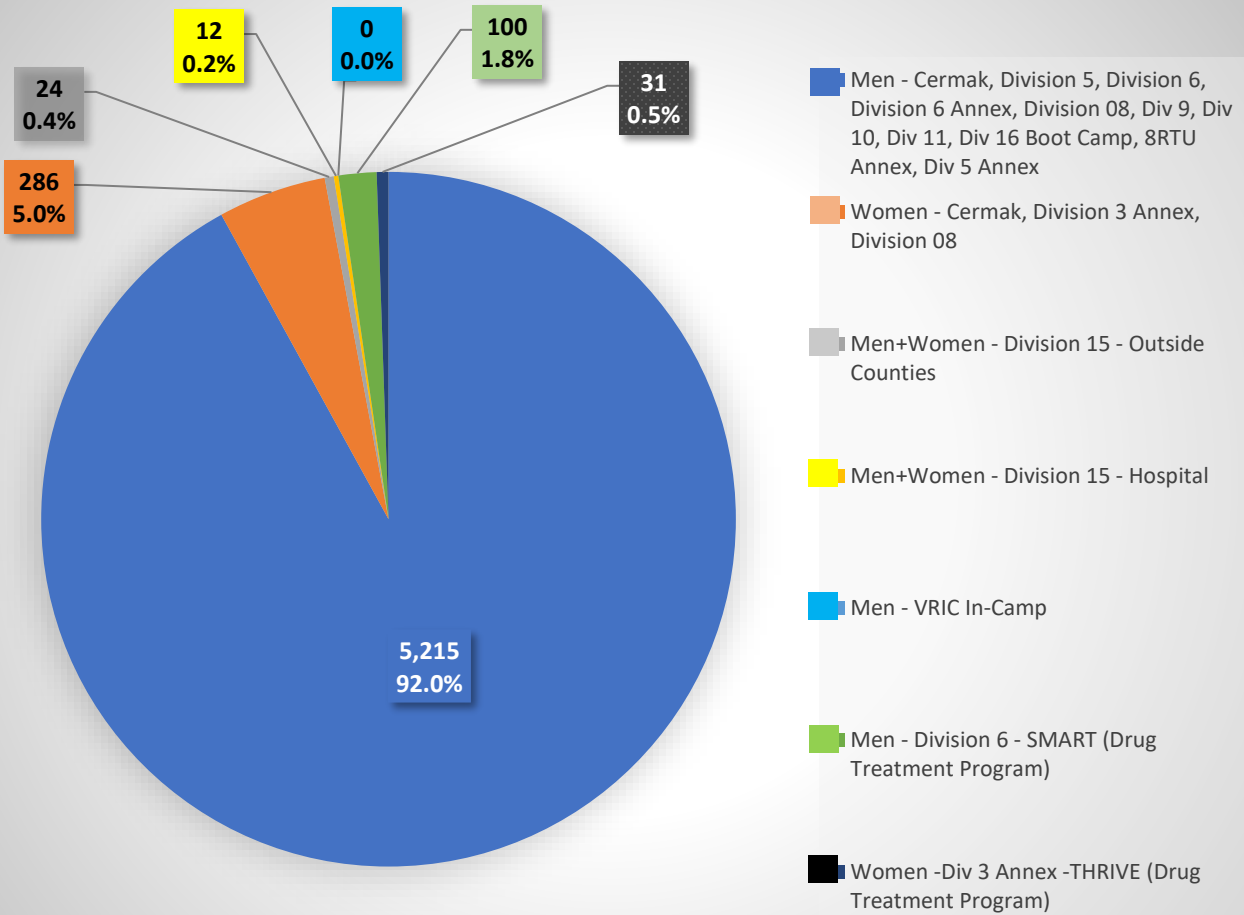

Sheriff's Daily Report

6/20/2022

Under the Custody of the Sheriff	
Total Male and Female	7,898
Jail Population	5,668
Community Corrections	2,230

Jail Population - Behind the Walls

Sheriff's Daily Report

6/20/2022

CCSO Population Demographics