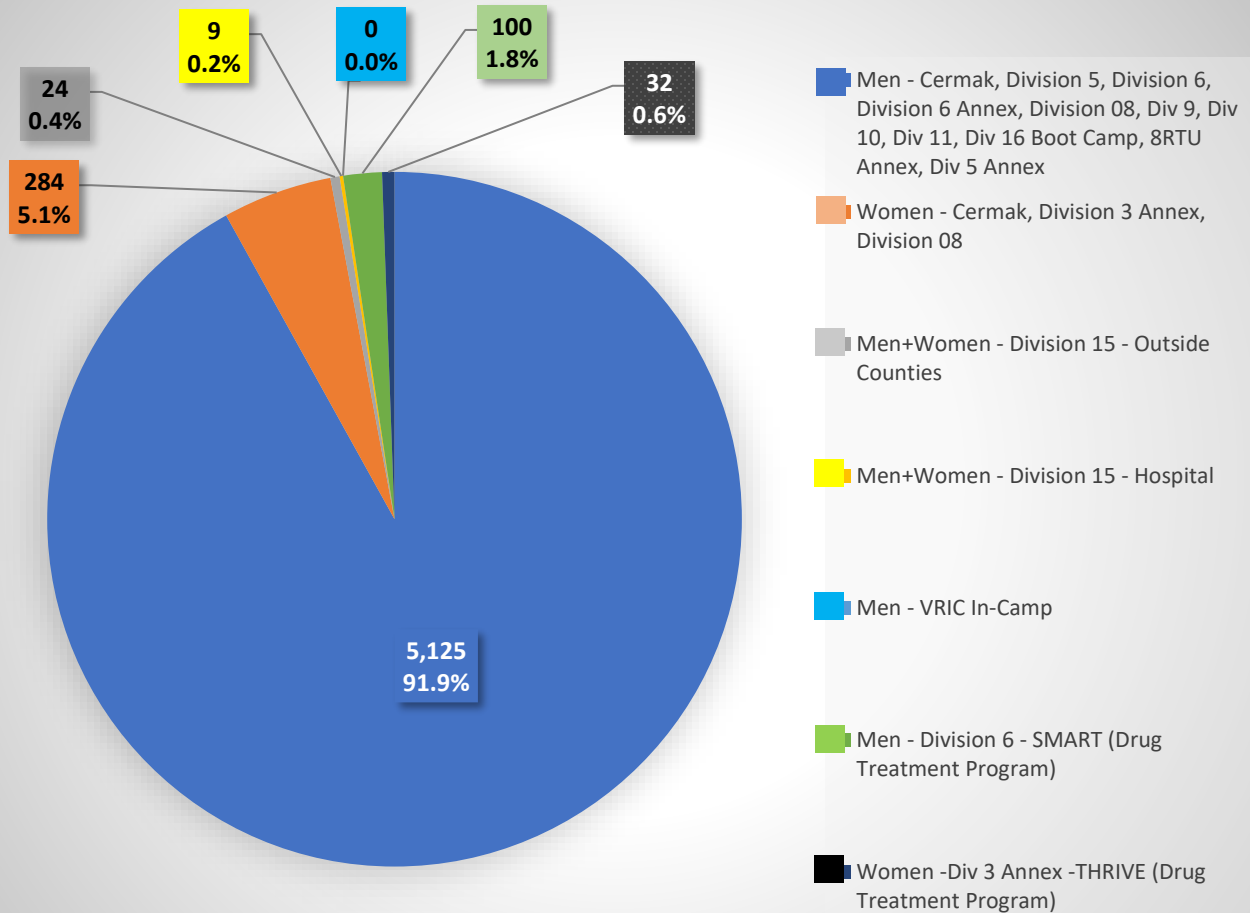

Sheriff's Daily Report

6/17/2022

Under the Custody of the Sheriff	
Total Male and Female	7,793
Jail Population	5,574
Community Corrections	2,219

Jail Population - Behind the Walls

Sheriff's Daily Report

6/17/2022

CCSO Population Demographics