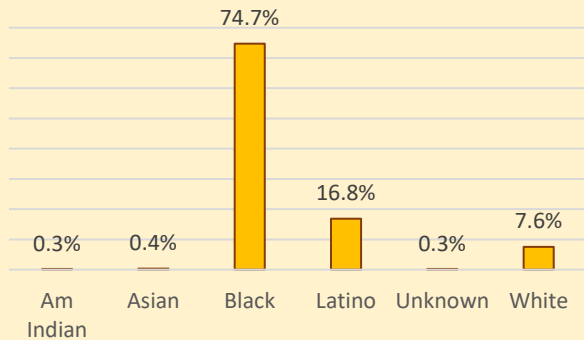

Sheriff's Daily Report

6/16/2022

Under the Custody of the Sheriff	
Total Male and Female	7,756
Jail Population	5,530
Community Corrections	2,226

Jail Population - Behind the Walls

Sheriff's Daily Report

6/16/2022

CCSO Population Demographics

In Confinement

Gender Distribution

Race Distribution

Age Distribution

Community Corrections

Gender Distribution

Race Distribution

Age Distribution