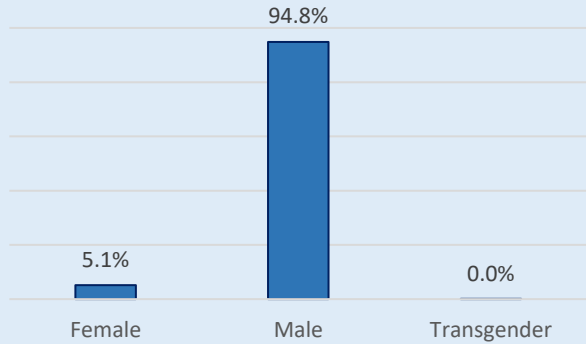

Sheriff's Daily Report

6/16/2022

Under the Custody of the Sheriff	
Total Male and Female	7,756
Jail Population	5,530
Community Corrections	2,226

Jail Population - Behind the Walls

Sheriff's Daily Report

6/16/2022

CCSO Population Demographics

In Confinement

Gender Distribution

Race Distribution

Age Distribution

Community Corrections

Gender Distribution

Race Distribution

Age Distribution