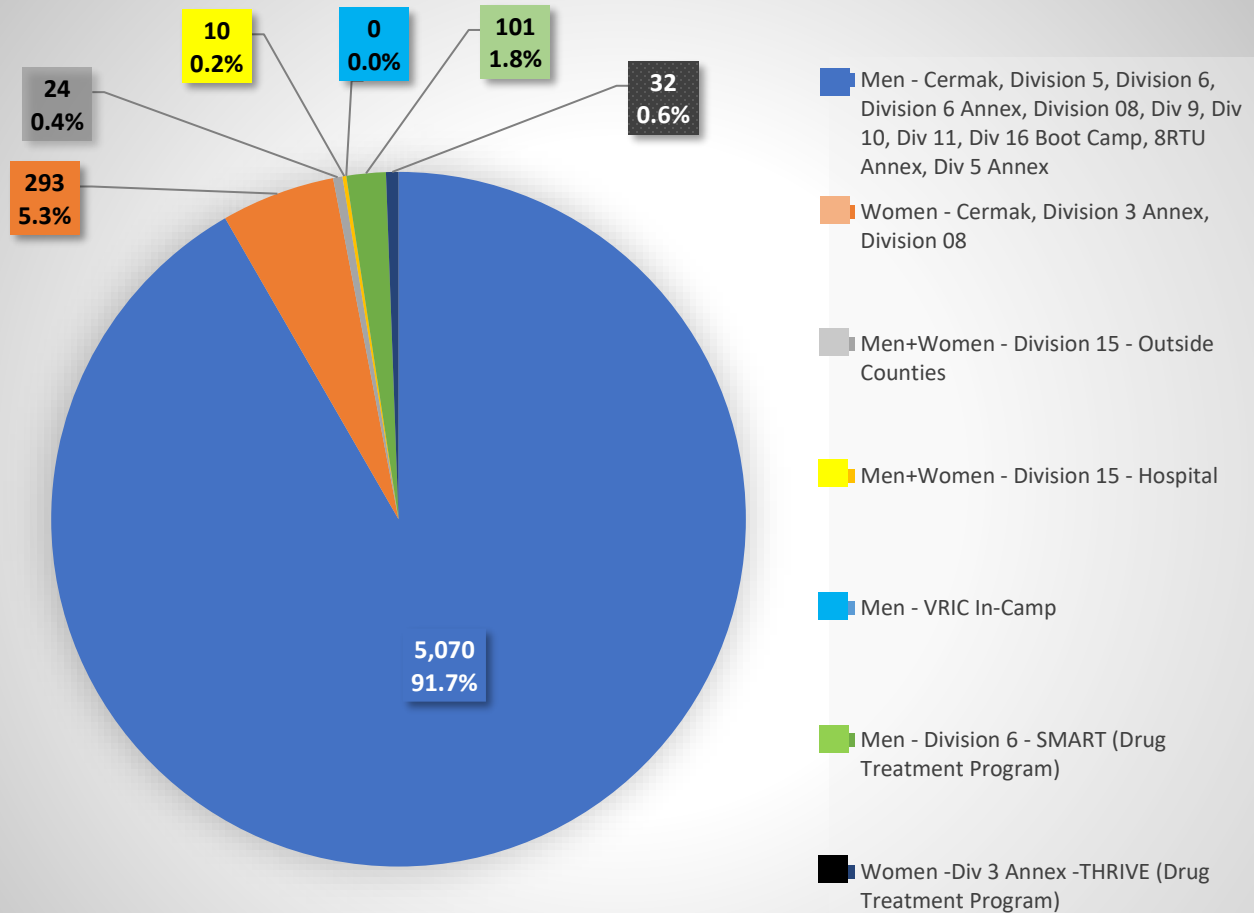

Sheriff's Daily Report

6/16/2022

Under the Custody of the Sheriff	
Total Male and Female	7,756
Jail Population	5,530
Community Corrections	2,226

Jail Population - Behind the Walls

Sheriff's Daily Report

6/16/2022

CCSO Population Demographics

In Confinement

Gender Distribution

Race Distribution

Age Distribution

Community Corrections

Gender Distribution

Race Distribution

Age Distribution