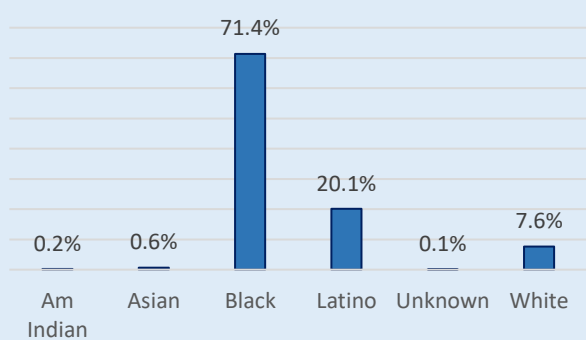

Sheriff's Daily Report

6/16/2022

Under the Custody of the Sheriff	
Total Male and Female	7,756
Jail Population	5,530
Community Corrections	2,226

Jail Population - Behind the Walls

Sheriff's Daily Report

6/16/2022

CCSO Population Demographics

In Confinement

Gender Distribution

Race Distribution

Age Distribution

Community Corrections

Gender Distribution

Race Distribution

Age Distribution