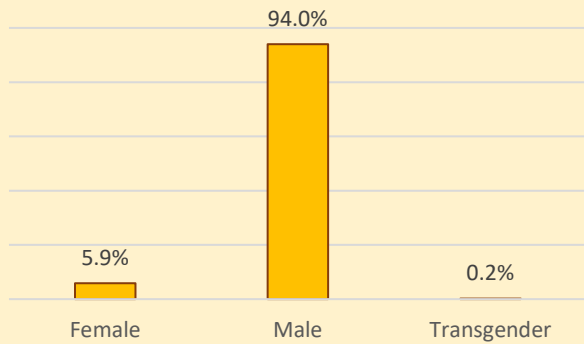

Sheriff's Daily Report

6/16/2022

Under the Custody of the Sheriff	
Total Male and Female	7,756
Jail Population	5,530
Community Corrections	2,226

Jail Population - Behind the Walls

Sheriff's Daily Report

6/16/2022

CCSO Population Demographics

In Confinement

Gender Distribution

Race Distribution

Age Distribution

Community Corrections

Gender Distribution

Race Distribution

Age Distribution