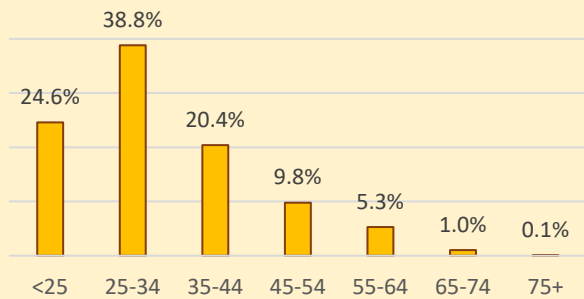

Sheriff's Daily Report

6/16/2022

Under the Custody of the Sheriff	
Total Male and Female	7,756
Jail Population	5,530
Community Corrections	2,226

Jail Population - Behind the Walls

Sheriff's Daily Report

6/16/2022

CCSO Population Demographics

In Confinement

Gender Distribution

Race Distribution

Age Distribution

Community Corrections

Gender Distribution

Race Distribution

Age Distribution