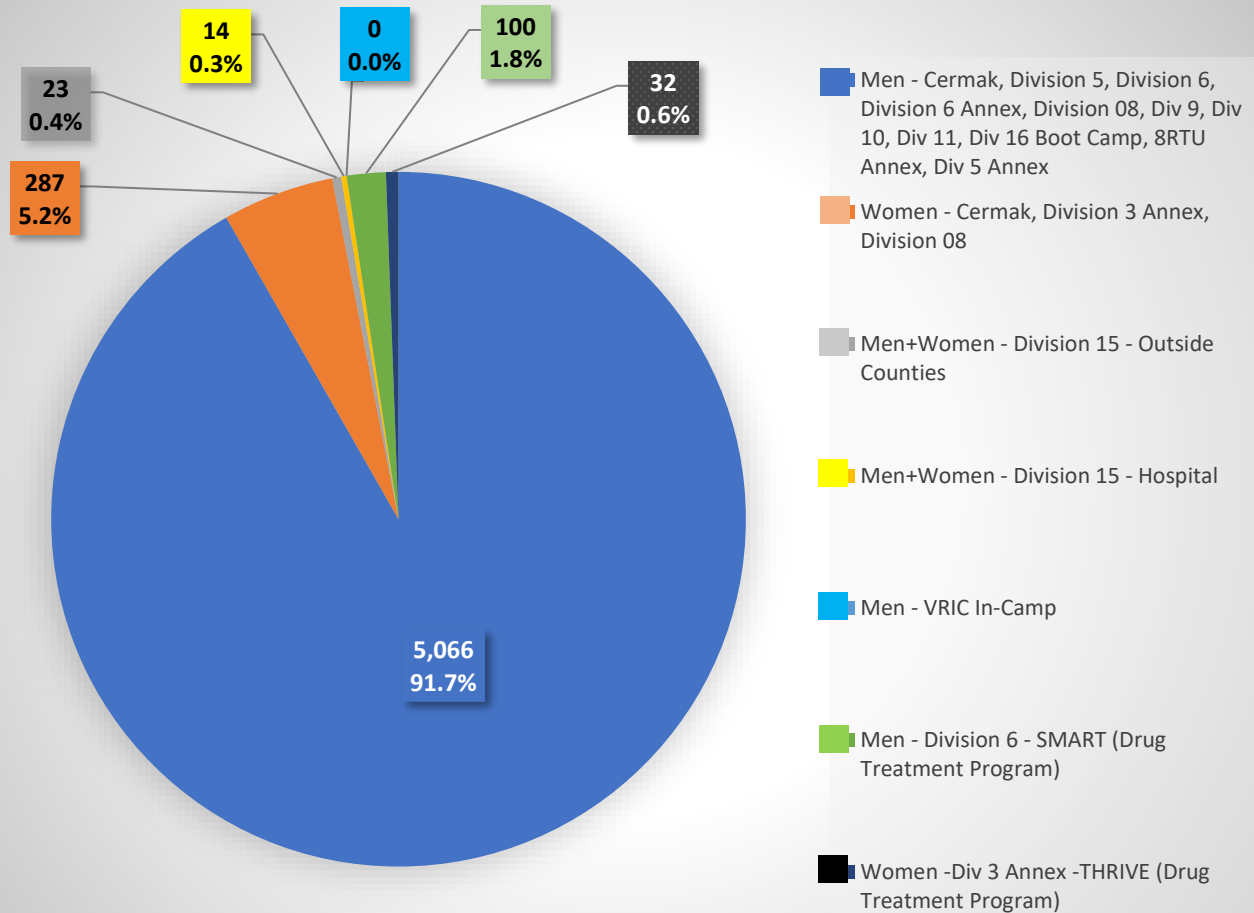

Sheriff's Daily Report

6/14/2022

Under the Custody of the Sheriff	
Total Male and Female	7,760
Jail Population	5,522
Community Corrections	2,238

Jail Population - Behind the Walls

Sheriff's Daily Report

6/14/2022

CCSO Population Demographics