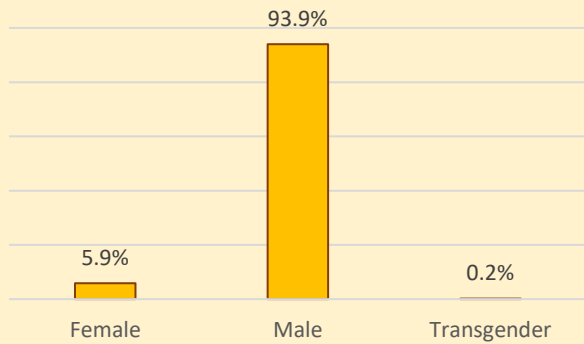

CCSO Population Demographics

In Confinement

Gender Distribution