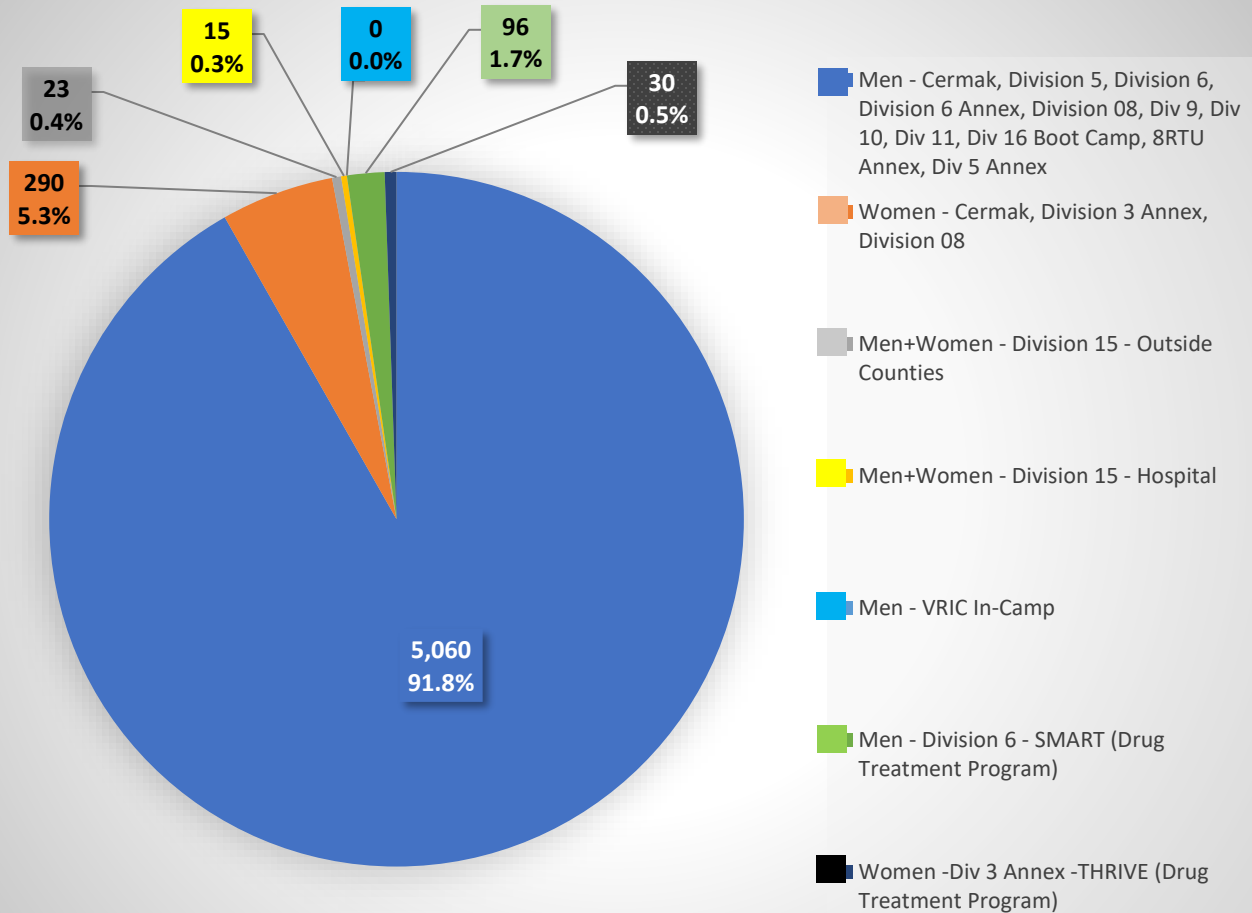

## 6/11/2022

Under the Custody of the Sheriff	
<b>Total Male and Female</b>	<b>7,770</b>
Jail Population	5,514
Community Corrections	2,256

### Jail Population - Behind the Walls

##### Race Distribution

##### Age Distribution