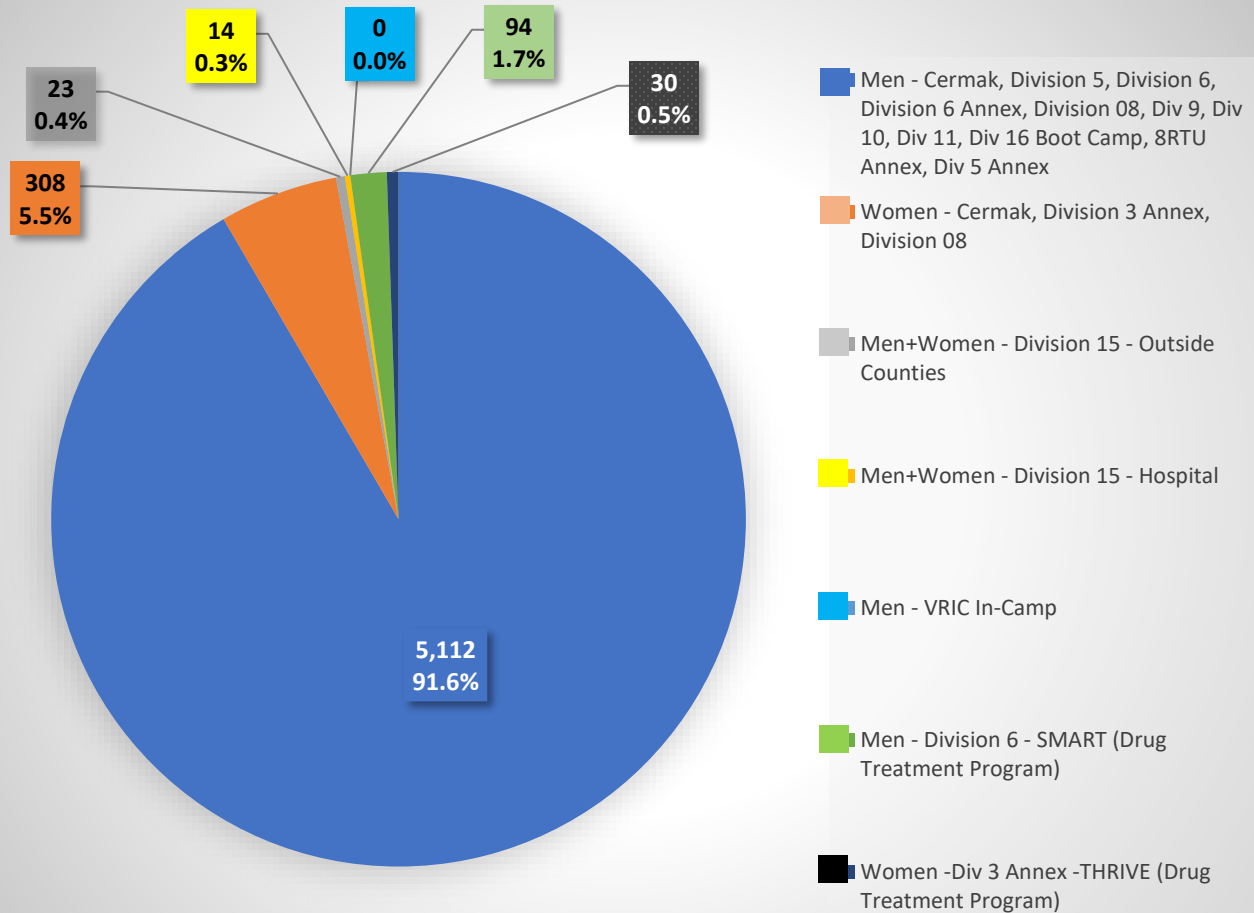

# Sheriff's Daily Report

6/6/2022

Under the Custody of the Sheriff	
Total Male and Female	7,883
Jail Population	5,581
Community Corrections	2,302

## Jail Population - Behind the Walls

#### Race Distribution

#### Age Distribution