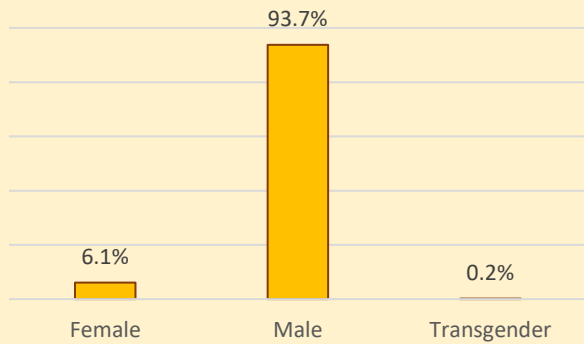

CCSO Population Demographics

In Confinement

Gender Distribution