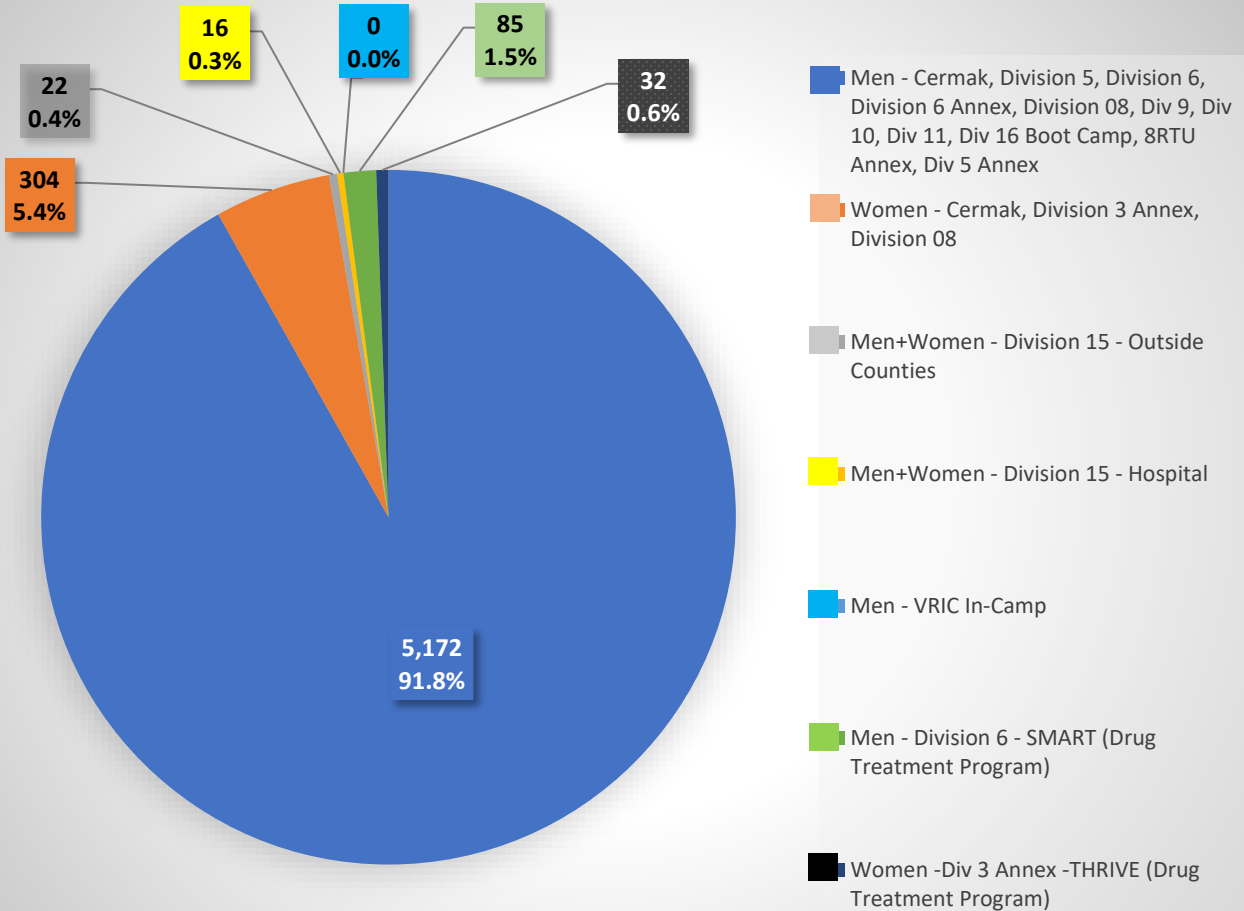

Sheriff's Daily Report

6/1/2022

Under the Custody of the Sheriff	
Total Male and Female	7,926
Jail Population	5,631
Community Corrections	2,295

Jail Population - Behind the Walls

Sheriff's Daily Report

6/1/2022

CCSO Population Demographics