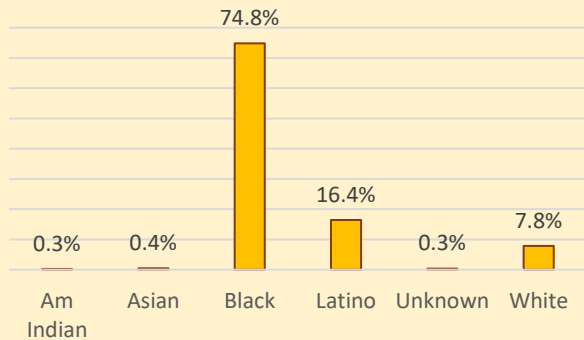

Sheriff's Daily Report

5/30/2022

Under the Custody of the Sheriff	
Total Male and Female	7,891
Jail Population	5,599
Community Corrections	2,292

Jail Population - Behind the Walls

Sheriff's Daily Report

5/30/2022

CCSO Population Demographics

In Confinement

Gender Distribution

Race Distribution

Age Distribution

Community Corrections

Gender Distribution

Race Distribution

Age Distribution