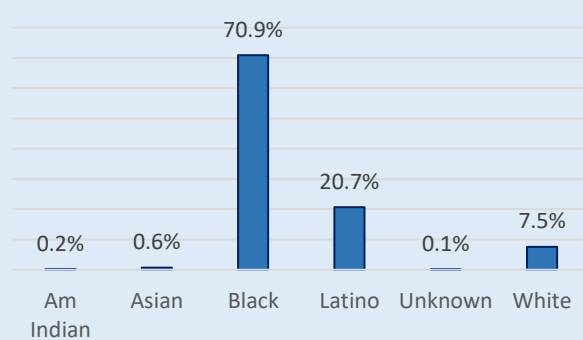

Sheriff's Daily Report

5/30/2022

Under the Custody of the Sheriff	
Total Male and Female	7,891
Jail Population	5,599
Community Corrections	2,292

Jail Population - Behind the Walls

Sheriff's Daily Report

5/30/2022

CCSO Population Demographics

In Confinement

Gender Distribution

Race Distribution

Age Distribution

Community Corrections

Gender Distribution

Race Distribution

Age Distribution