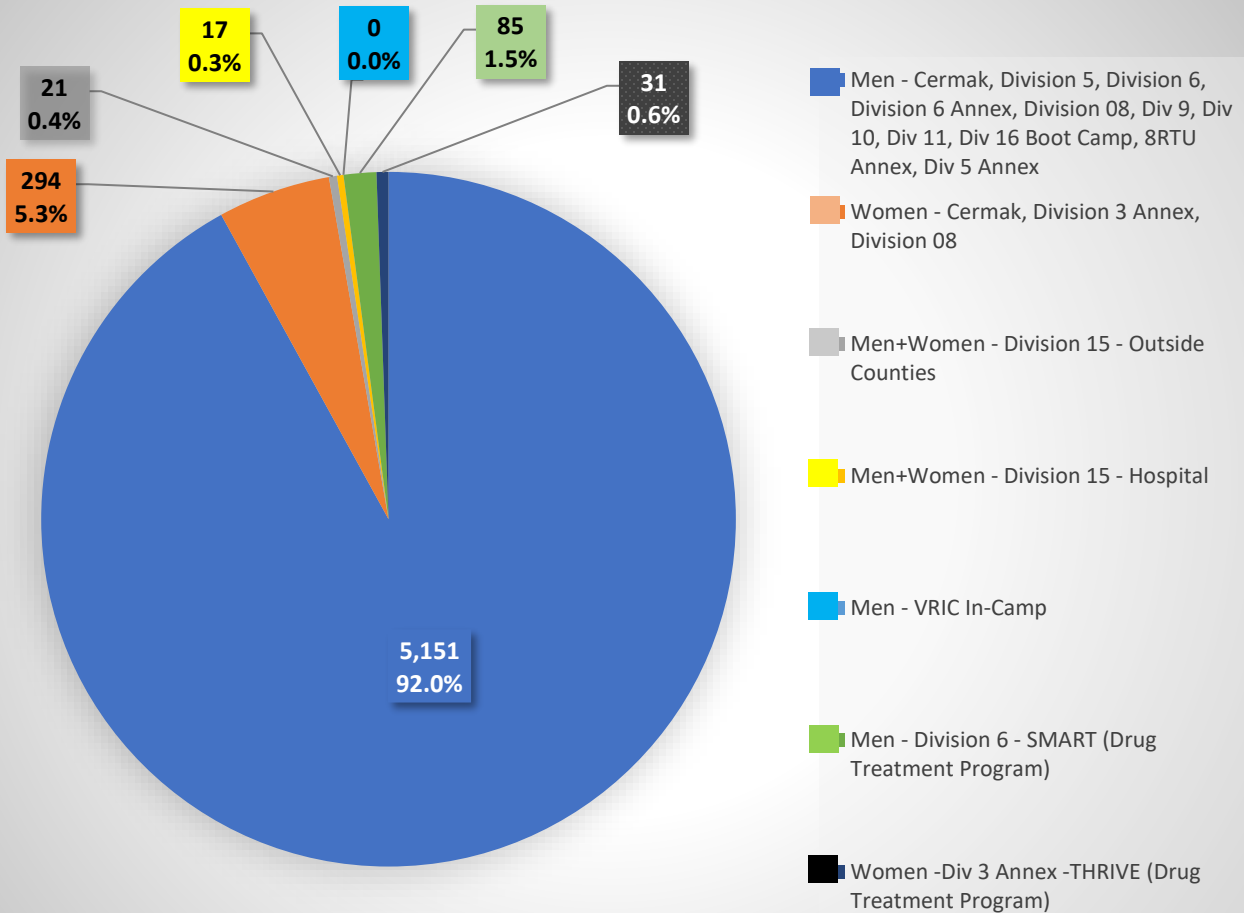

Sheriff's Daily Report

5/30/2022

Under the Custody of the Sheriff	
Total Male and Female	7,891
Jail Population	5,599
Community Corrections	2,292

Jail Population - Behind the Walls

Sheriff's Daily Report

5/30/2022

CCSO Population Demographics

In Confinement

Gender Distribution

Race Distribution

Age Distribution

Community Corrections

Gender Distribution

Race Distribution

Age Distribution