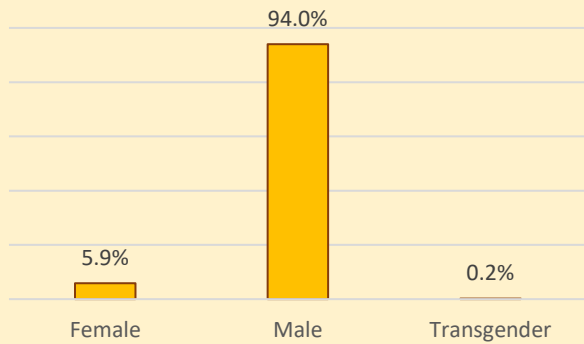

Sheriff's Daily Report

5/30/2022

Under the Custody of the Sheriff	
Total Male and Female	7,891
Jail Population	5,599
Community Corrections	2,292

Jail Population - Behind the Walls

Sheriff's Daily Report

5/30/2022

CCSO Population Demographics

In Confinement

Gender Distribution

Race Distribution

Age Distribution

Community Corrections

Gender Distribution

Race Distribution

Age Distribution