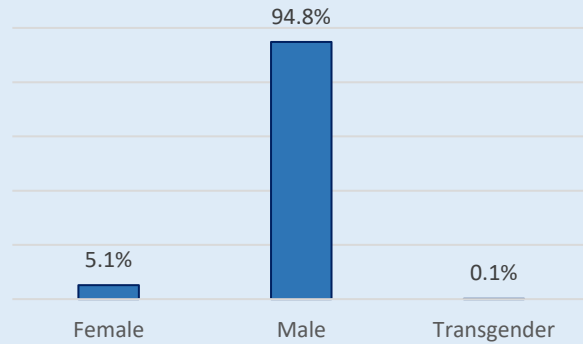

Sheriff's Daily Report

5/30/2022

Under the Custody of the Sheriff	
Total Male and Female	7,891
Jail Population	5,599
Community Corrections	2,292

Jail Population - Behind the Walls

Sheriff's Daily Report

5/30/2022

CCSO Population Demographics

In Confinement

Gender Distribution

Race Distribution

Age Distribution

Community Corrections

Gender Distribution

Race Distribution

Age Distribution