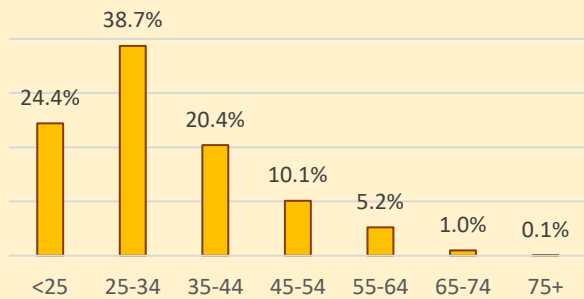

Sheriff's Daily Report

5/30/2022

Under the Custody of the Sheriff	
Total Male and Female	7,891
Jail Population	5,599
Community Corrections	2,292

Jail Population - Behind the Walls

Sheriff's Daily Report

5/30/2022

CCSO Population Demographics

In Confinement

Gender Distribution

Race Distribution

Age Distribution

Community Corrections

Gender Distribution

Race Distribution

Age Distribution