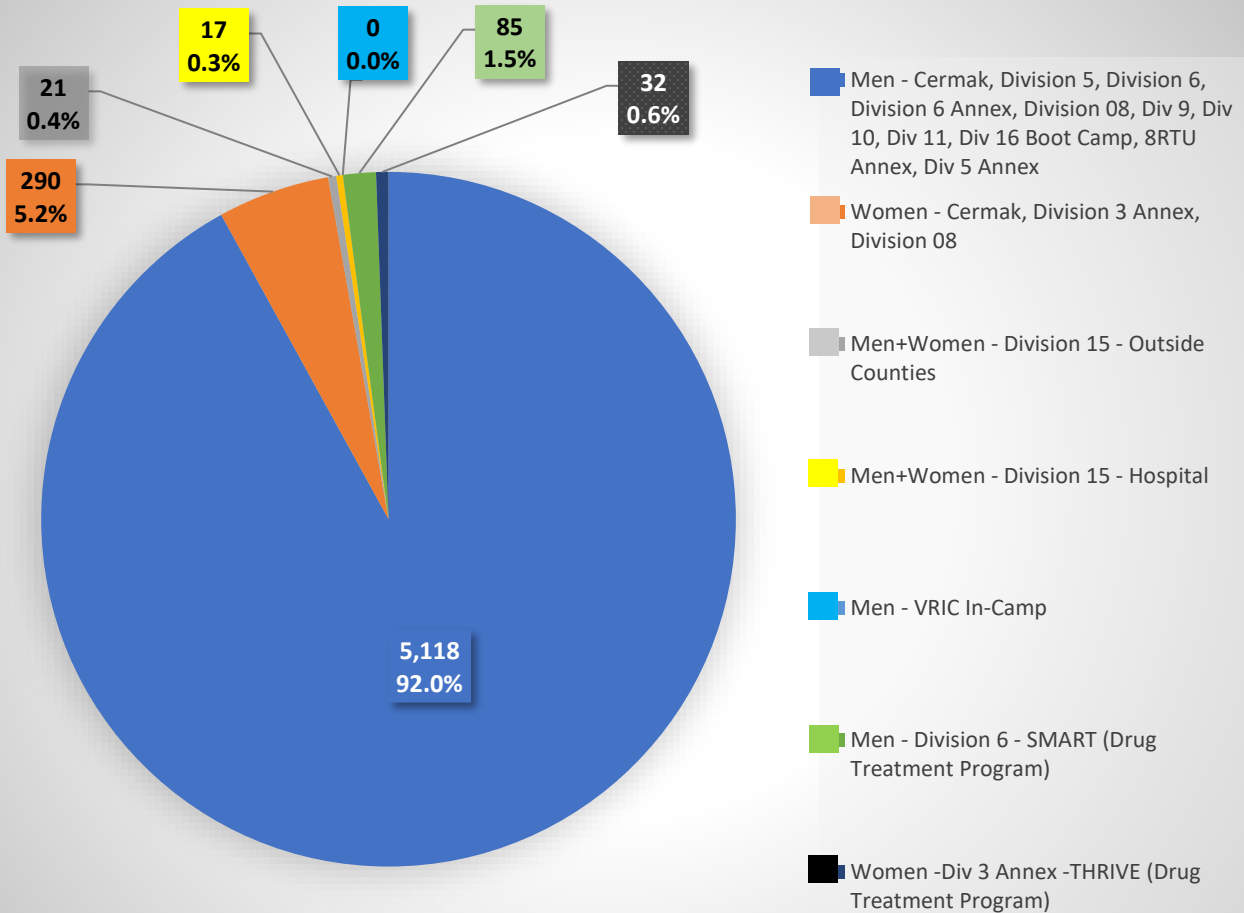

Sheriff's Daily Report

5/29/2022

Under the Custody of the Sheriff	
Total Male and Female	7,849
Jail Population	5,563
Community Corrections	2,286

Jail Population - Behind the Walls

Sheriff's Daily Report

5/29/2022

CCSO Population Demographics