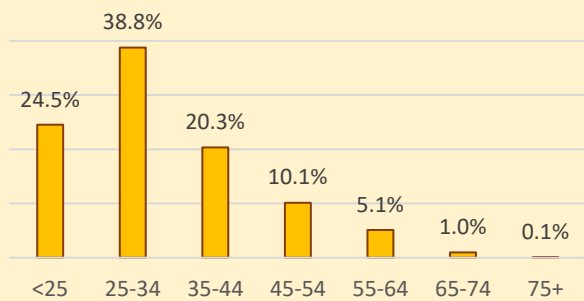

Sheriff's Daily Report

5/28/2022

Under the Custody of the Sheriff	
Total Male and Female	7,787
Jail Population	5,501
Community Corrections	2,286

Jail Population - Behind the Walls

Sheriff's Daily Report

5/28/2022

CCSO Population Demographics

In Confinement

Gender Distribution

Race Distribution

Age Distribution

Community Corrections

Gender Distribution

Race Distribution

Age Distribution