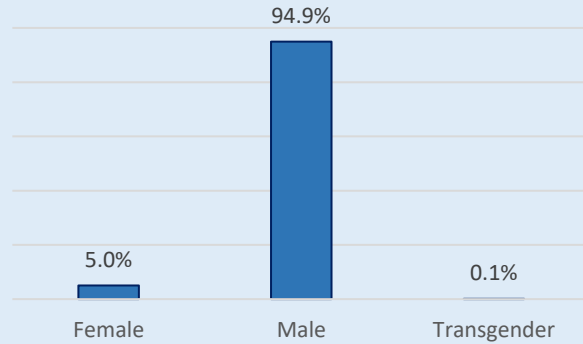

Sheriff's Daily Report

5/28/2022

Under the Custody of the Sheriff	
Total Male and Female	7,787
Jail Population	5,501
Community Corrections	2,286

Jail Population - Behind the Walls

Sheriff's Daily Report

5/28/2022

CCSO Population Demographics

In Confinement

Gender Distribution

Race Distribution

Age Distribution

Community Corrections

Gender Distribution

Race Distribution

Age Distribution