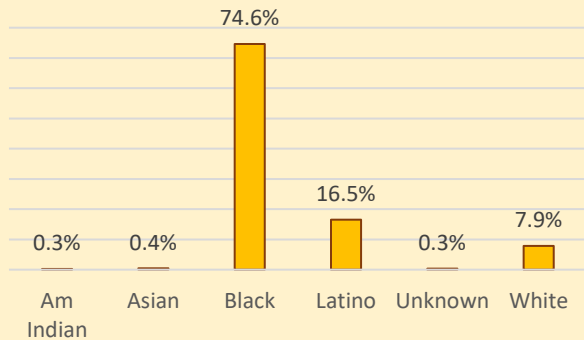

Sheriff's Daily Report

5/28/2022

Under the Custody of the Sheriff	
Total Male and Female	7,787
Jail Population	5,501
Community Corrections	2,286

Jail Population - Behind the Walls

Sheriff's Daily Report

5/28/2022

CCSO Population Demographics

In Confinement

Gender Distribution

Race Distribution

Age Distribution

Community Corrections

Gender Distribution

Race Distribution

Age Distribution