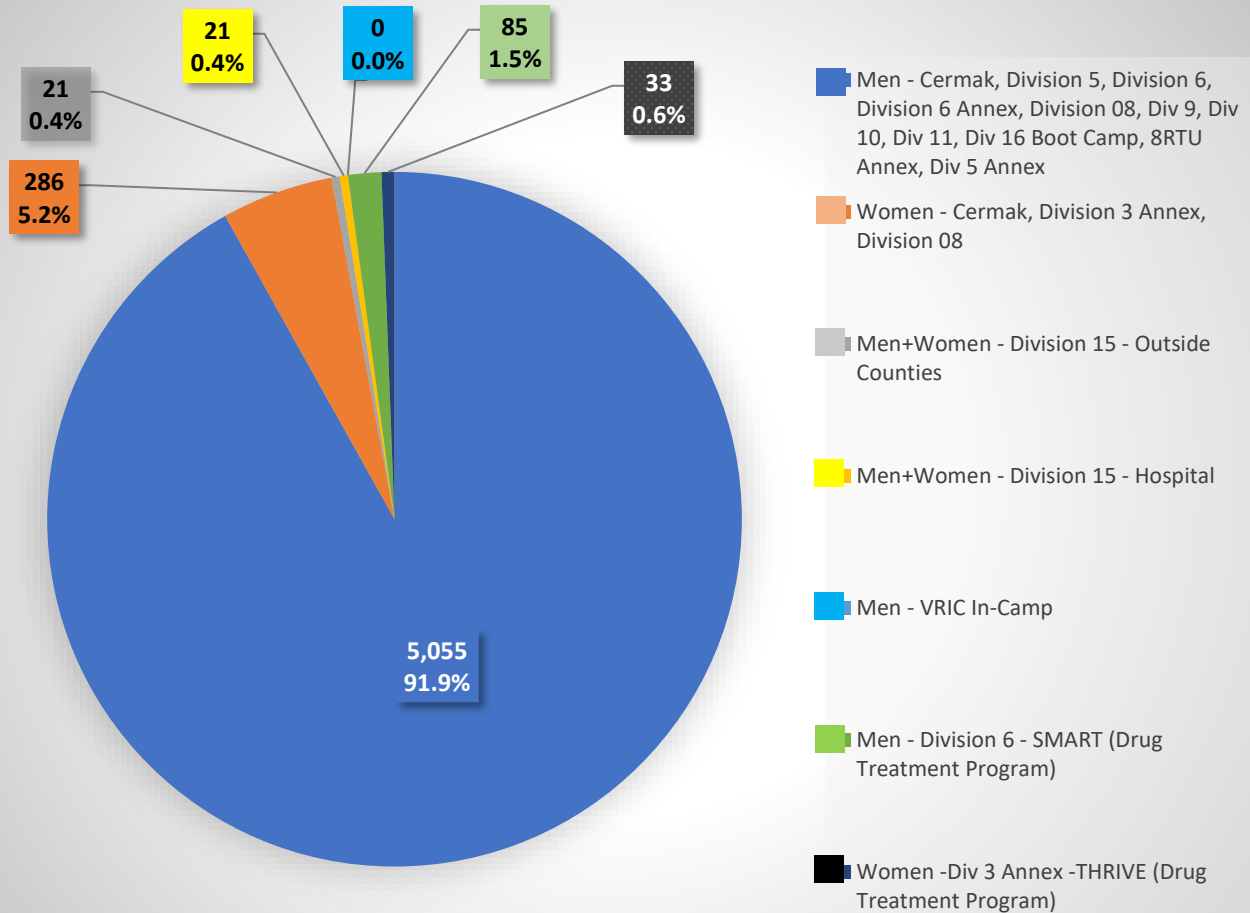

Sheriff's Daily Report

5/28/2022

Under the Custody of the Sheriff	
Total Male and Female	7,787
Jail Population	5,501
Community Corrections	2,286

Jail Population - Behind the Walls

Sheriff's Daily Report

5/28/2022

CCSO Population Demographics

In Confinement

Gender Distribution

Race Distribution

Age Distribution

Community Corrections

Gender Distribution

Race Distribution

Age Distribution