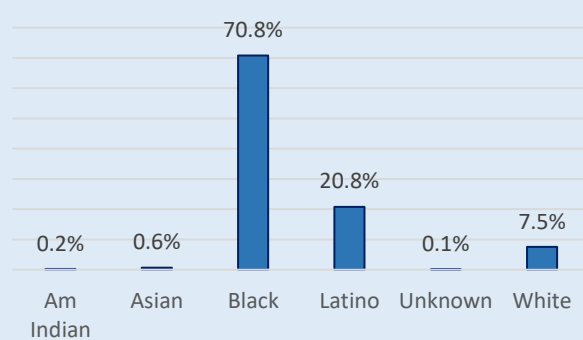

Sheriff's Daily Report

5/28/2022

Under the Custody of the Sheriff	
Total Male and Female	7,787
Jail Population	5,501
Community Corrections	2,286

Jail Population - Behind the Walls

Sheriff's Daily Report

5/28/2022

CCSO Population Demographics

In Confinement

Gender Distribution

Race Distribution

Age Distribution

Community Corrections

Gender Distribution

Race Distribution

Age Distribution