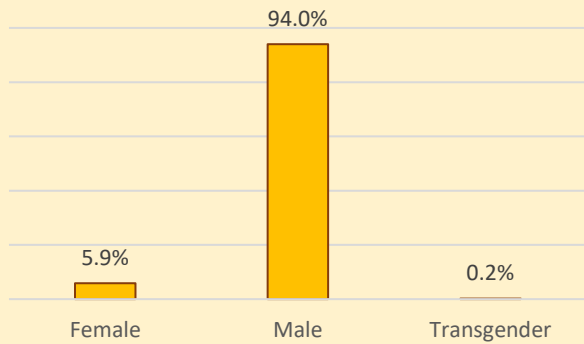

Sheriff's Daily Report

5/28/2022

Under the Custody of the Sheriff	
Total Male and Female	7,787
Jail Population	5,501
Community Corrections	2,286

Jail Population - Behind the Walls

Sheriff's Daily Report

5/28/2022

CCSO Population Demographics

In Confinement

Gender Distribution

Race Distribution

Age Distribution

Community Corrections

Gender Distribution

Race Distribution

Age Distribution