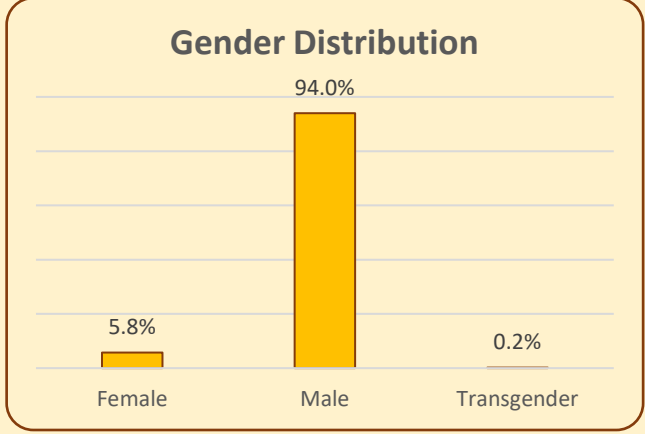

Sheriff's Daily Report

5/26/2022

CCSO Population Demographics

In Confinement