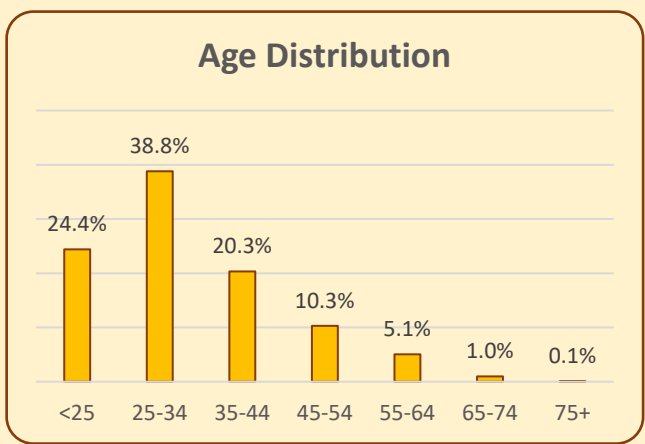

Sheriff's Daily Report

5/26/2022

CCSO Population Demographics

In Confinement