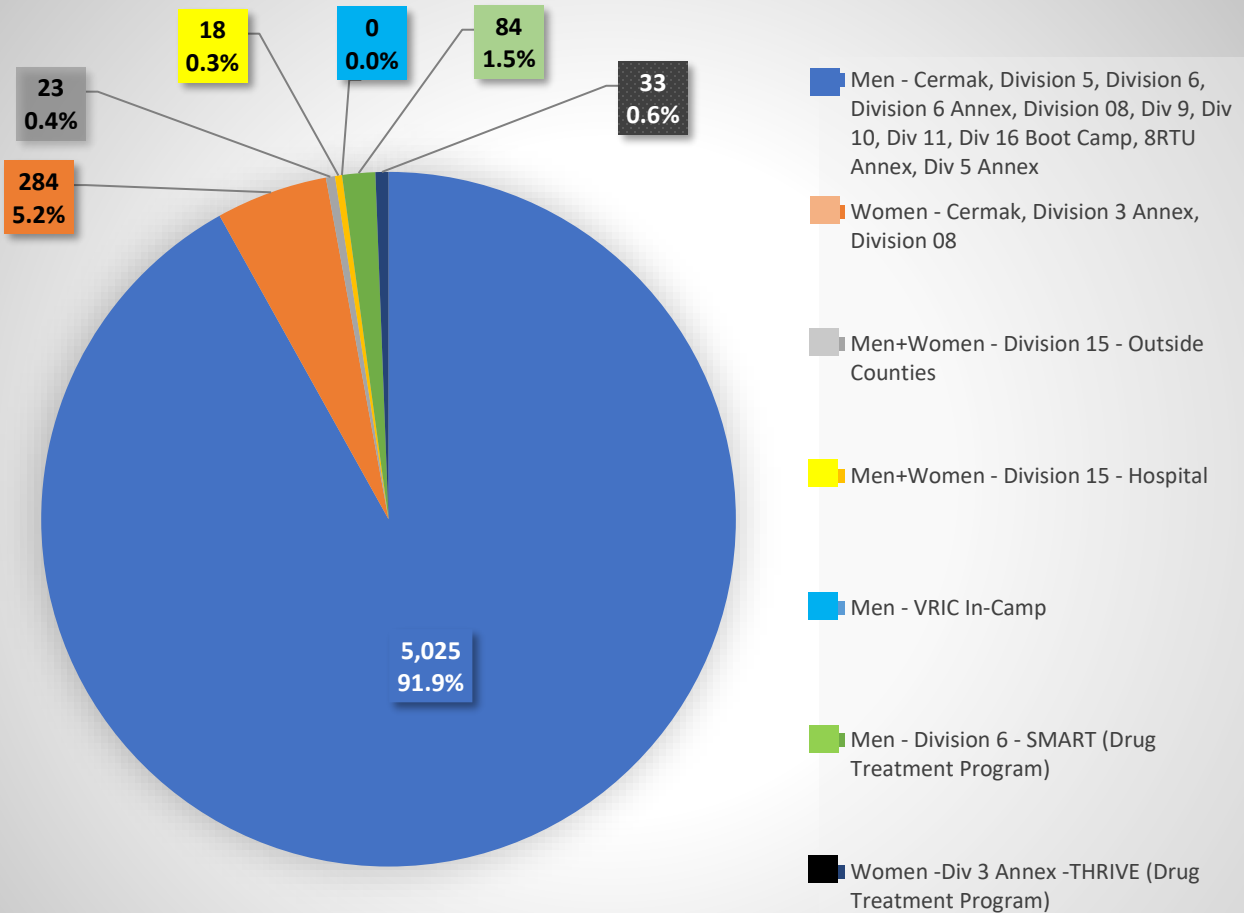

Sheriff's Daily Report

5/26/2022

Under the Custody of the Sheriff	
Total Male and Female	7,747
Jail Population	5,467
Community Corrections	2,280

Jail Population - Behind the Walls

Sheriff's Daily Report

5/26/2022

CCSO Population Demographics

In Confinement

Community Corrections