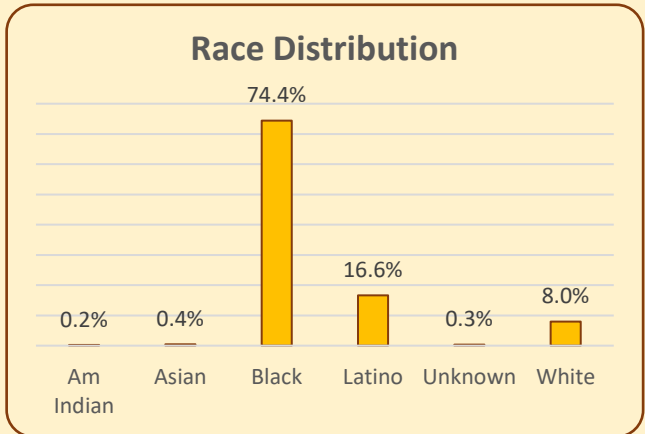

Sheriff's Daily Report

5/26/2022

CCSO Population Demographics

In Confinement