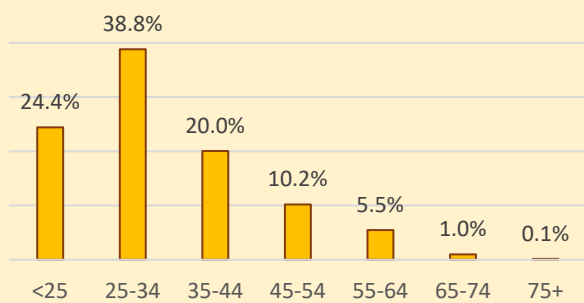

Sheriff's Daily Report

5/17/2022

Under the Custody of the Sheriff	
Total Male and Female	7,827
Jail Population	5,543
Community Corrections	2,284

Jail Population - Behind the Walls

Sheriff's Daily Report

5/17/2022

CCSO Population Demographics

In Confinement

Gender Distribution

Race Distribution

Age Distribution

Community Corrections

Gender Distribution

Race Distribution

Age Distribution