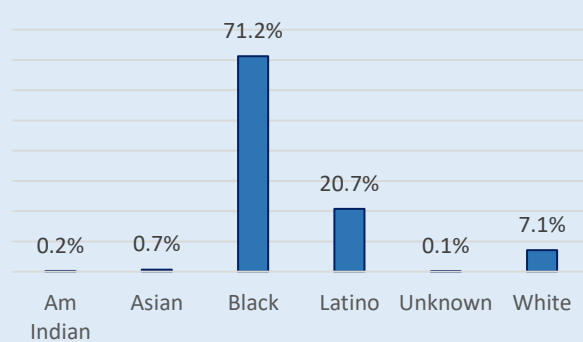

Sheriff's Daily Report

5/17/2022

Under the Custody of the Sheriff	
Total Male and Female	7,827
Jail Population	5,543
Community Corrections	2,284

Jail Population - Behind the Walls

Sheriff's Daily Report

5/17/2022

CCSO Population Demographics

In Confinement

Gender Distribution

Race Distribution

Age Distribution

Community Corrections

Gender Distribution

Race Distribution

Age Distribution