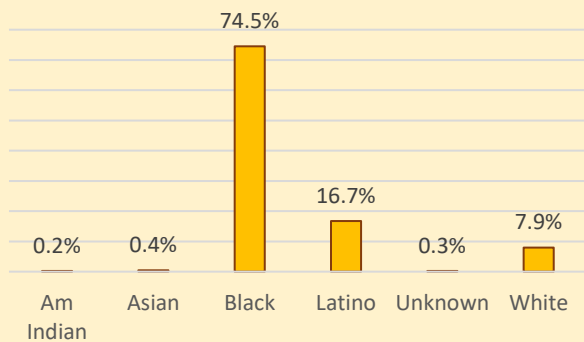

Sheriff's Daily Report

5/17/2022

Under the Custody of the Sheriff	
Total Male and Female	7,827
Jail Population	5,543
Community Corrections	2,284

Jail Population - Behind the Walls

Sheriff's Daily Report

5/17/2022

CCSO Population Demographics

In Confinement

Gender Distribution

Race Distribution

Age Distribution

Community Corrections

Gender Distribution

Race Distribution

Age Distribution