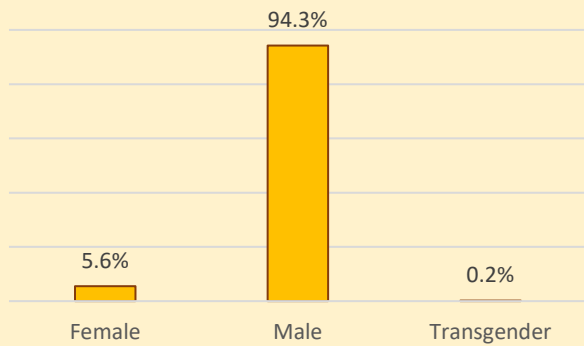

Sheriff's Daily Report

5/17/2022

Under the Custody of the Sheriff	
Total Male and Female	7,827
Jail Population	5,543
Community Corrections	2,284

Jail Population - Behind the Walls

Sheriff's Daily Report

5/17/2022

CCSO Population Demographics

In Confinement

Gender Distribution

Race Distribution

Age Distribution

Community Corrections

Gender Distribution

Race Distribution

Age Distribution