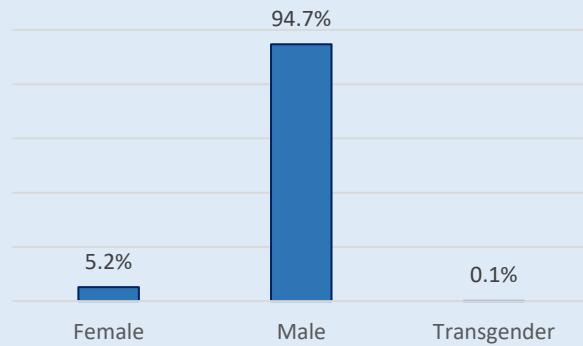

Sheriff's Daily Report

5/17/2022

Under the Custody of the Sheriff	
Total Male and Female	7,827
Jail Population	5,543
Community Corrections	2,284

Jail Population - Behind the Walls

Sheriff's Daily Report

5/17/2022

CCSO Population Demographics

In Confinement

Gender Distribution

Race Distribution

Age Distribution

Community Corrections

Gender Distribution

Race Distribution

Age Distribution