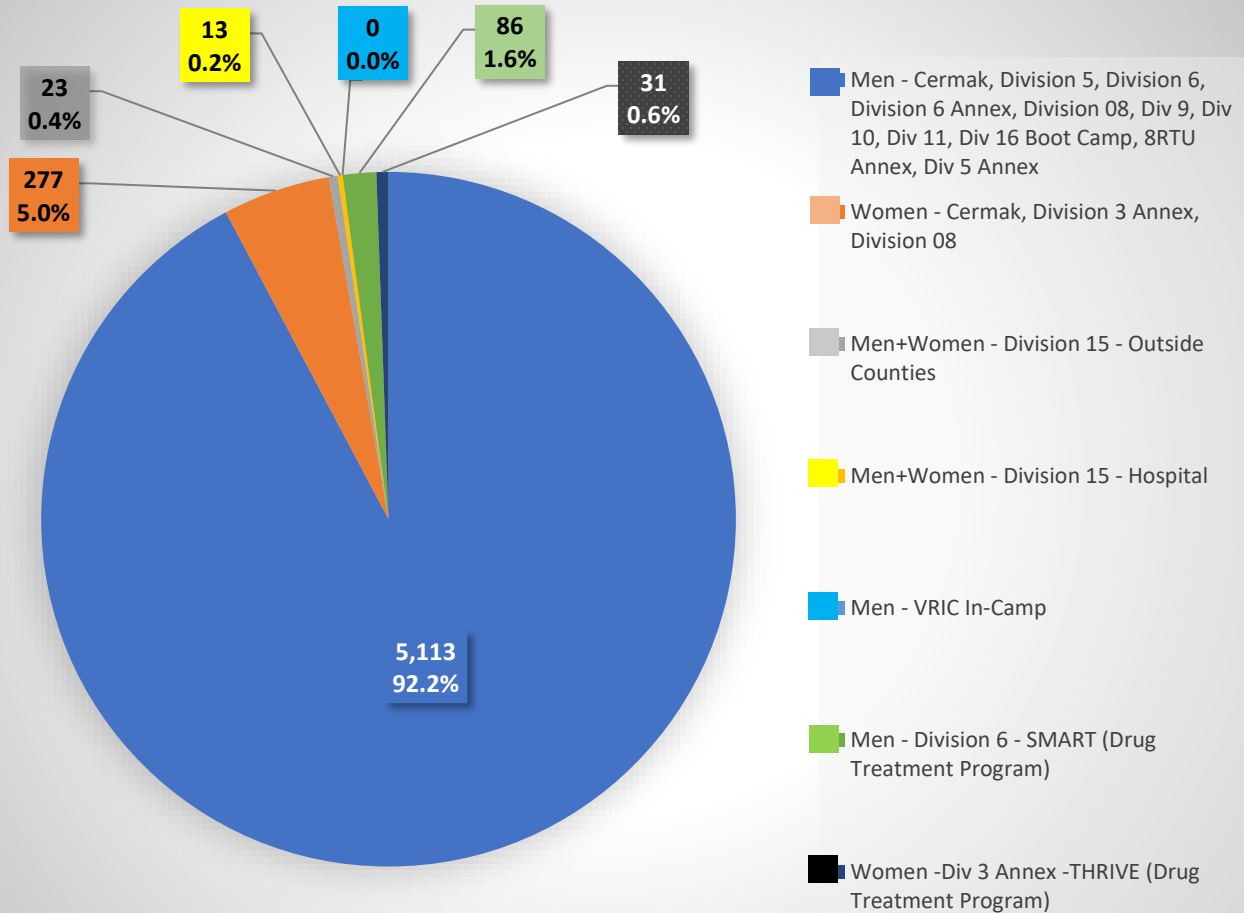

Sheriff's Daily Report

5/17/2022

Under the Custody of the Sheriff	
Total Male and Female	7,827
Jail Population	5,543
Community Corrections	2,284

Jail Population - Behind the Walls

Sheriff's Daily Report

5/17/2022

CCSO Population Demographics

In Confinement

Gender Distribution

Race Distribution

Age Distribution

Community Corrections

Gender Distribution

Race Distribution

Age Distribution