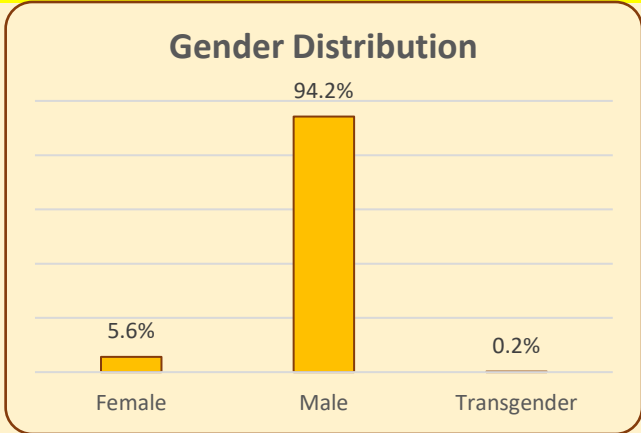

Sheriff's Daily Report

5/16/2022

CCSO Population Demographics

In Confinement