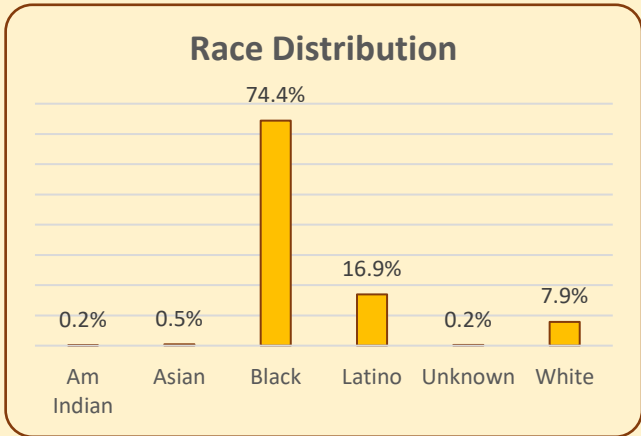

Sheriff's Daily Report

5/16/2022

CCSO Population Demographics

In Confinement