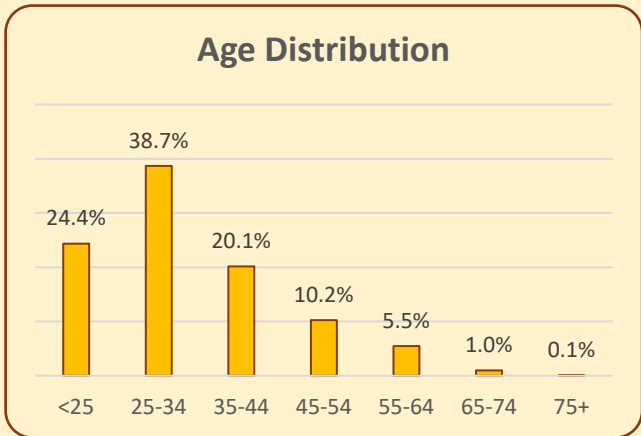

Sheriff's Daily Report

5/16/2022

CCSO Population Demographics

In Confinement