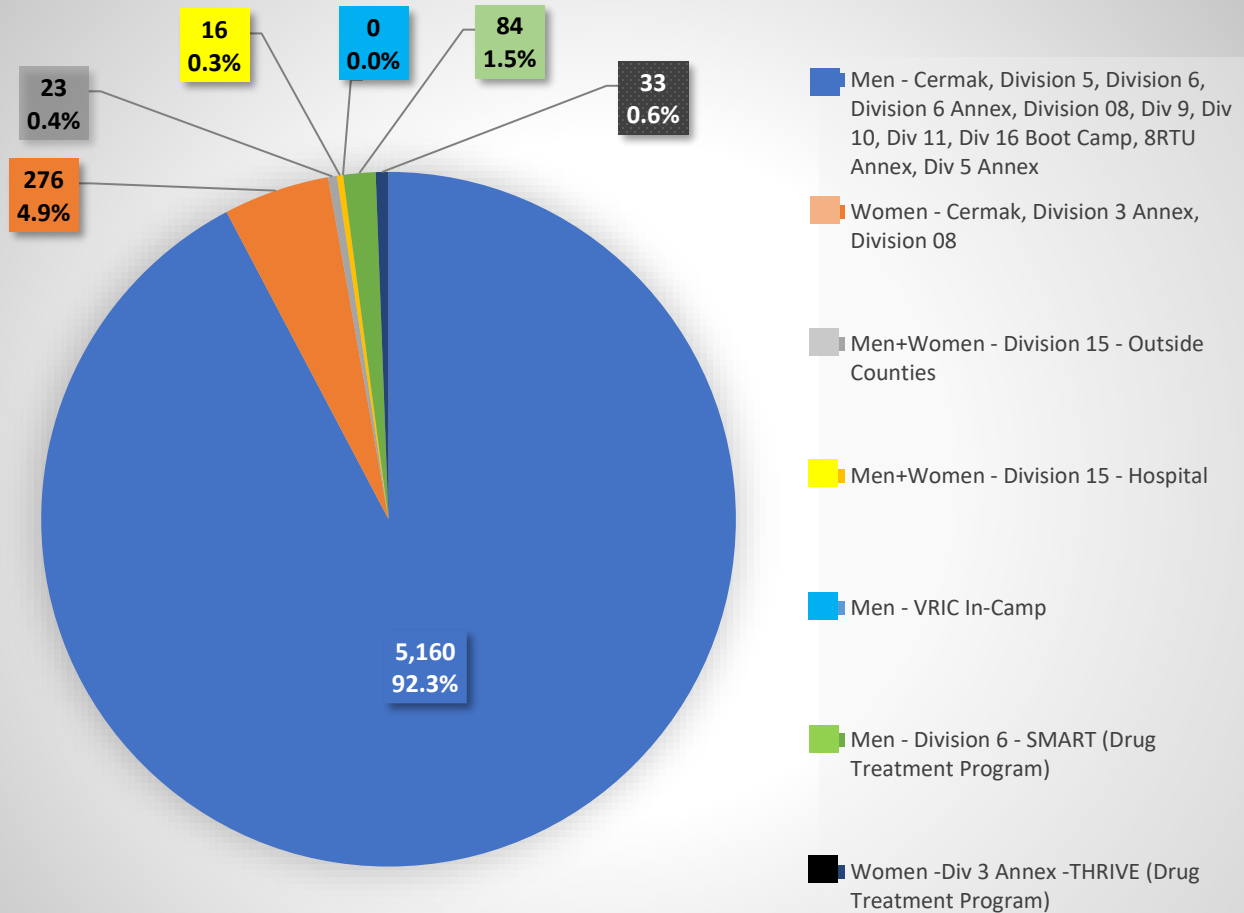

# Sheriff's Daily Report

5/16/2022

Under the Custody of the Sheriff	
Total Male and Female	7,882
Jail Population	5,592
Community Corrections	2,290

## Jail Population - Behind the Walls