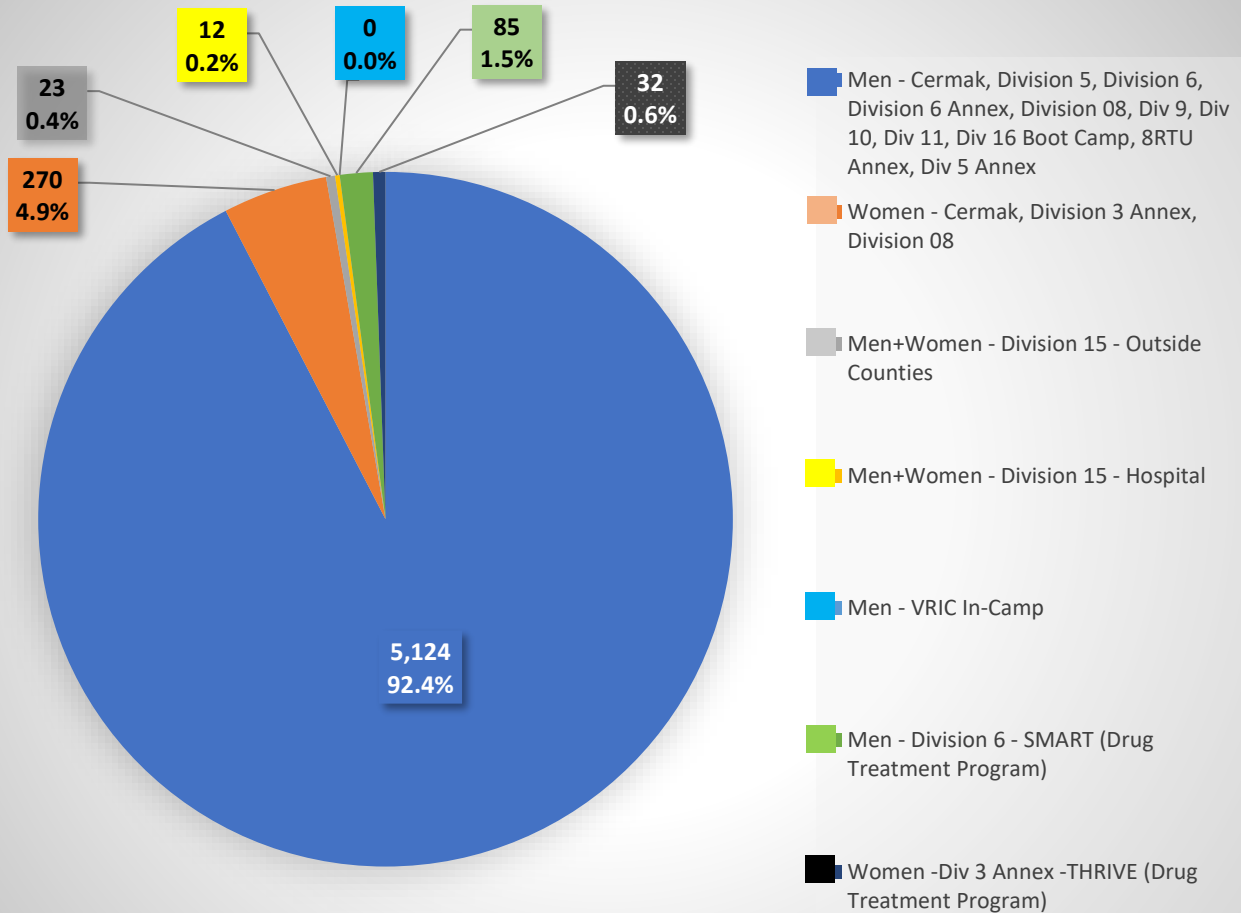

# Sheriff's Daily Report

## 5/15/2022

Under the Custody of the Sheriff	
<b>Total Male and Female</b>	<b>7,828</b>
Jail Population	5,546
Community Corrections	2,282

### Jail Population - Behind the Walls