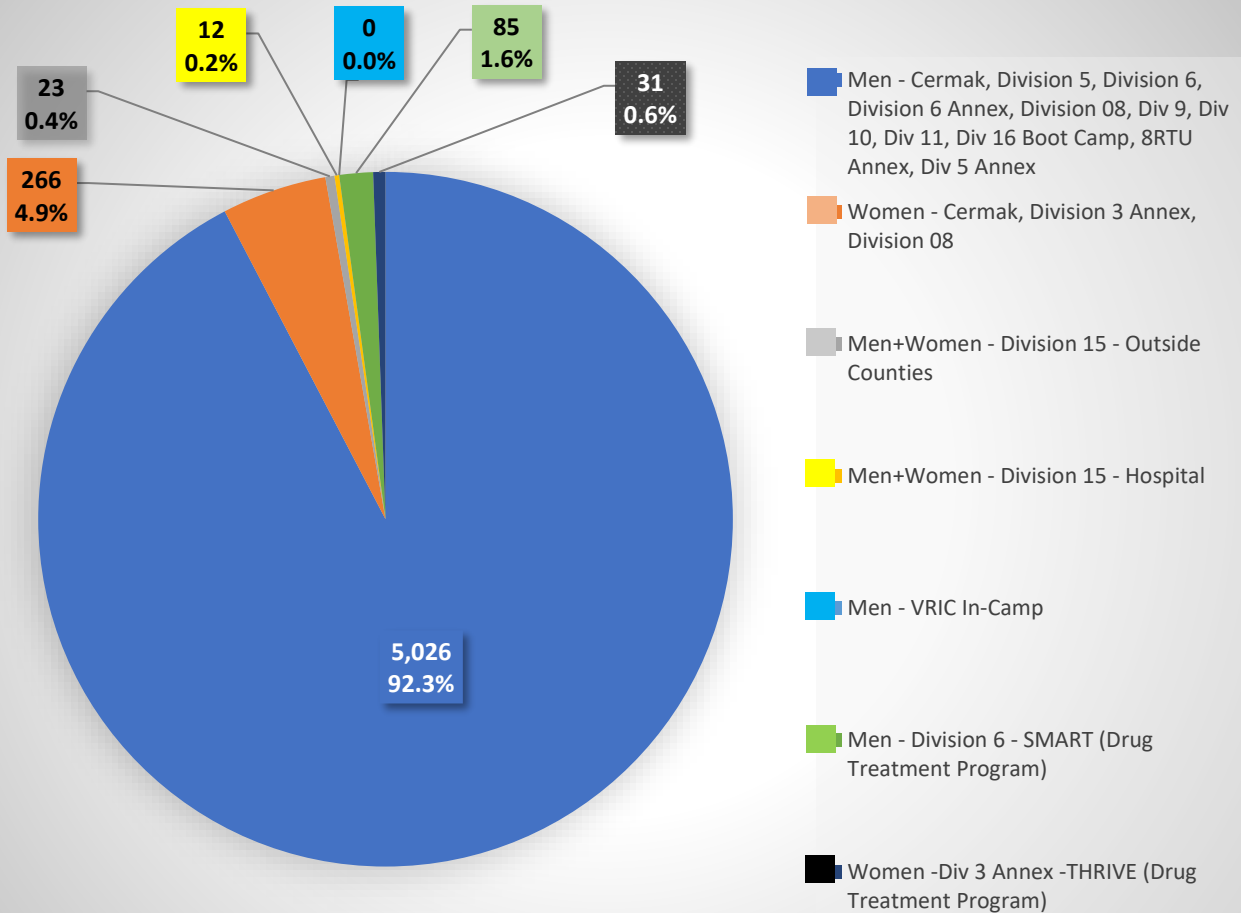

Sheriff's Daily Report

5/11/2022

Under the Custody of the Sheriff	
Total Male and Female	7,743
Jail Population	5,443
Community Corrections	2,300

Jail Population - Behind the Walls

Sheriff's Daily Report

5/11/2022

CCSO Population Demographics