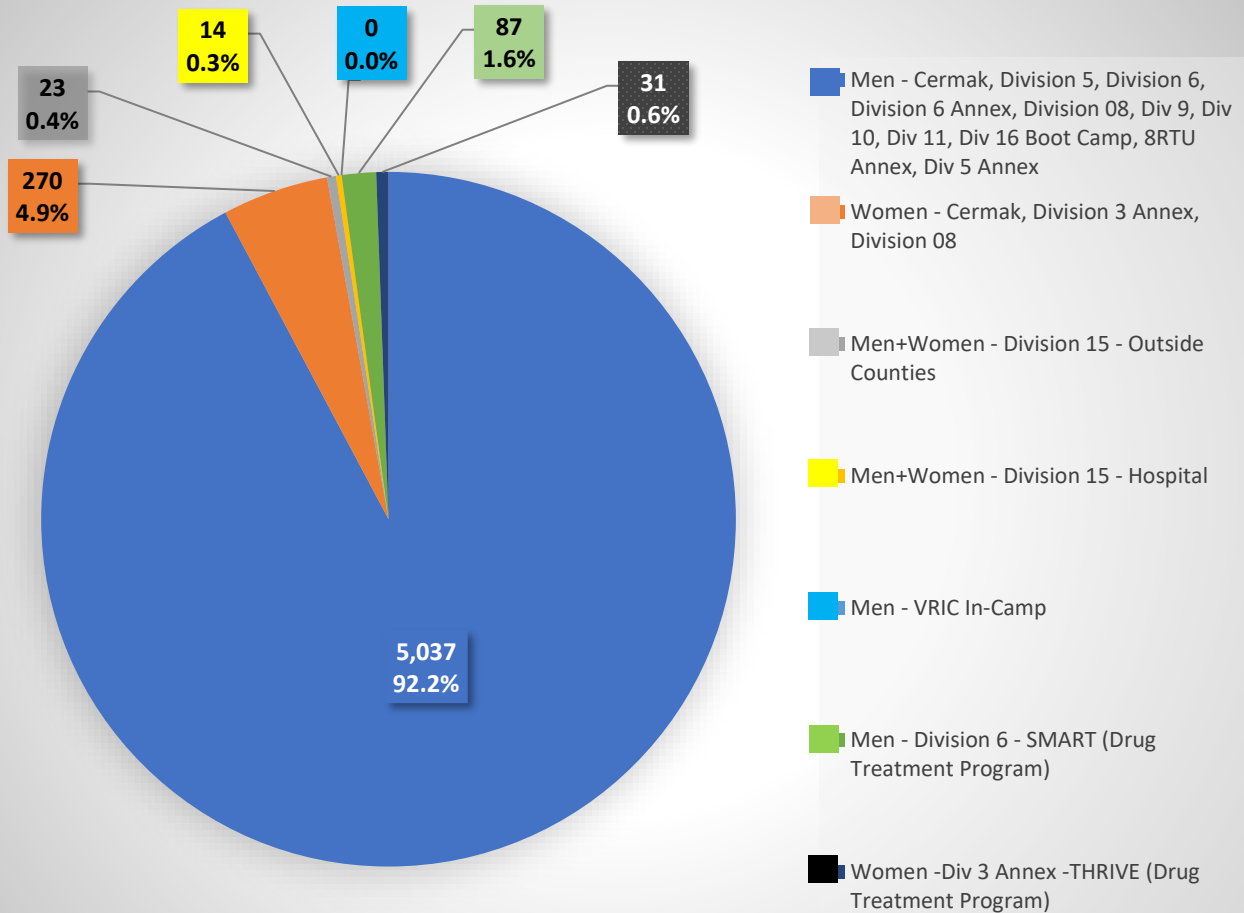

# Sheriff's Daily Report

## 5/10/2022

Under the Custody of the Sheriff	
<b>Total Male and Female</b>	<b>7,763</b>
Jail Population	5,462
Community Corrections	2,301

### Jail Population - Behind the Walls