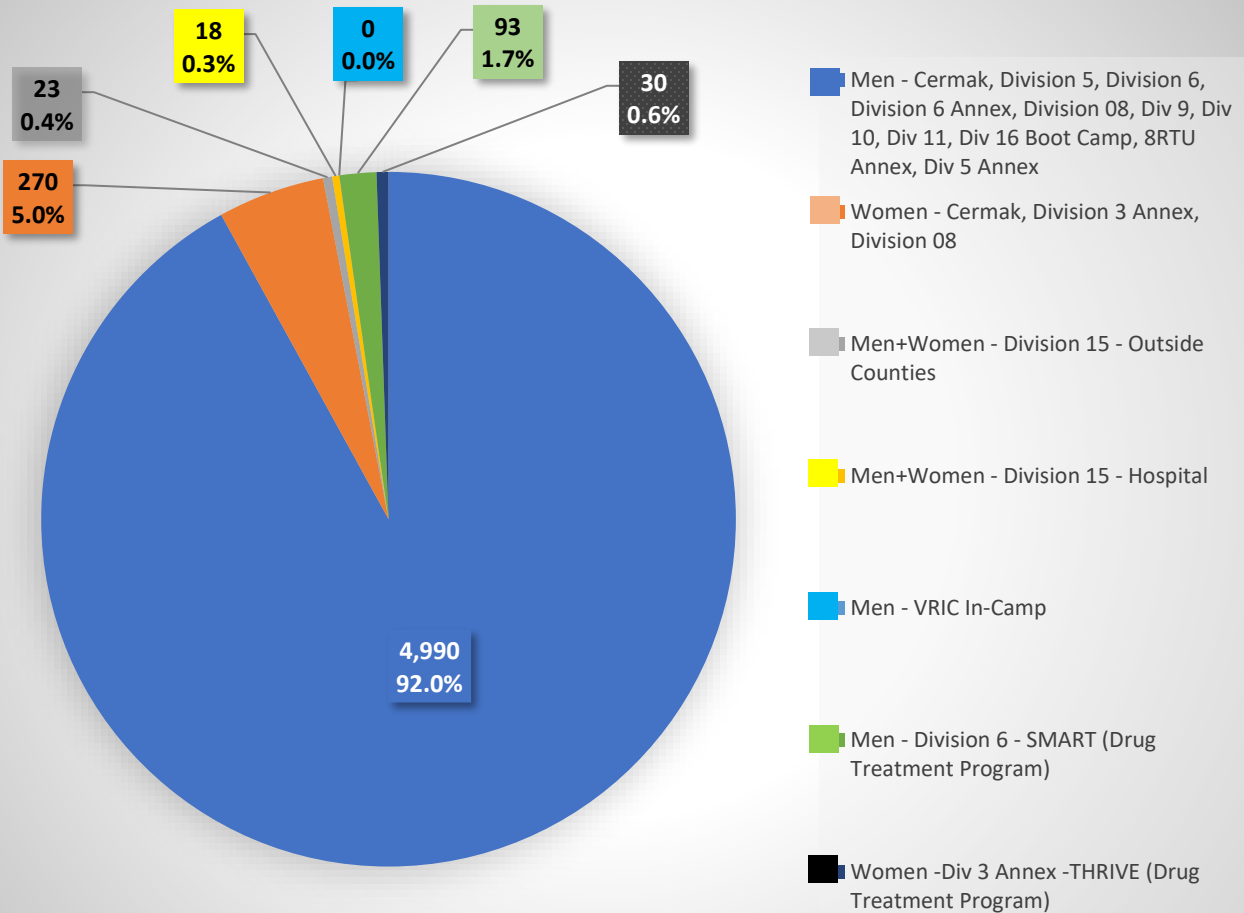

Sheriff's Daily Report

5/6/2022

Under the Custody of the Sheriff	
Total Male and Female	7,719
Jail Population	5,424
Community Corrections	2,295

Jail Population - Behind the Walls

Sheriff's Daily Report

5/6/2022

CCSO Population Demographics