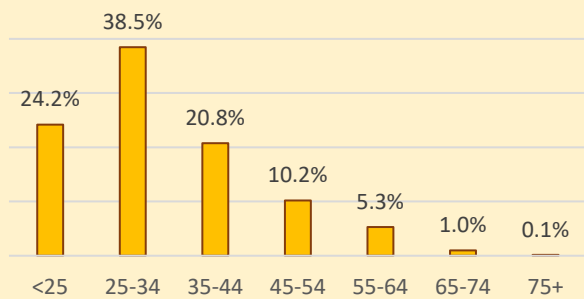

Sheriff's Daily Report

5/3/2022

Under the Custody of the Sheriff	
Total Male and Female	7,873
Jail Population	5,541
Community Corrections	2,332

Jail Population - Behind the Walls

Sheriff's Daily Report

5/3/2022

CCSO Population Demographics

In Confinement

Gender Distribution

Race Distribution

Age Distribution

Community Corrections

Gender Distribution

Race Distribution

Age Distribution