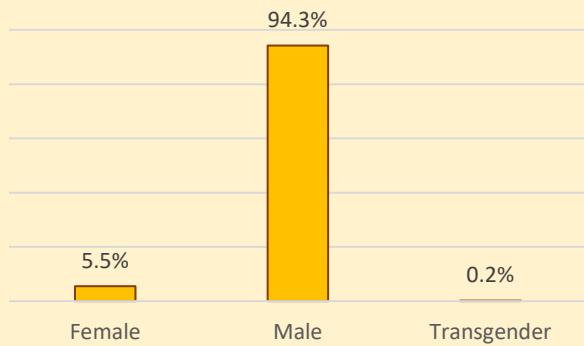

Sheriff's Daily Report

5/3/2022

Under the Custody of the Sheriff	
Total Male and Female	7,873
Jail Population	5,541
Community Corrections	2,332

Jail Population - Behind the Walls

Sheriff's Daily Report

5/3/2022

CCSO Population Demographics

In Confinement

Gender Distribution

Race Distribution

Age Distribution

Community Corrections

Gender Distribution

Race Distribution

Age Distribution