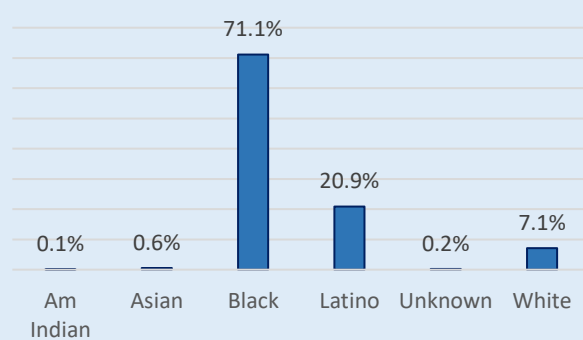

Sheriff's Daily Report

5/3/2022

Under the Custody of the Sheriff	
Total Male and Female	7,873
Jail Population	5,541
Community Corrections	2,332

Jail Population - Behind the Walls

Sheriff's Daily Report

5/3/2022

CCSO Population Demographics

In Confinement

Gender Distribution

Race Distribution

Age Distribution

Community Corrections

Gender Distribution

Race Distribution

Age Distribution