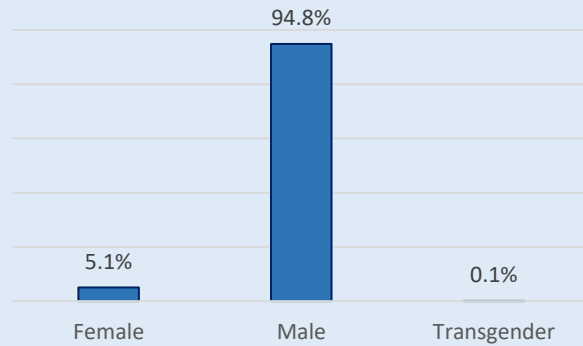

Sheriff's Daily Report

5/3/2022

Under the Custody of the Sheriff	
Total Male and Female	7,873
Jail Population	5,541
Community Corrections	2,332

Jail Population - Behind the Walls

Sheriff's Daily Report

5/3/2022

CCSO Population Demographics

In Confinement

Gender Distribution

Race Distribution

Age Distribution

Community Corrections

Gender Distribution

Race Distribution

Age Distribution