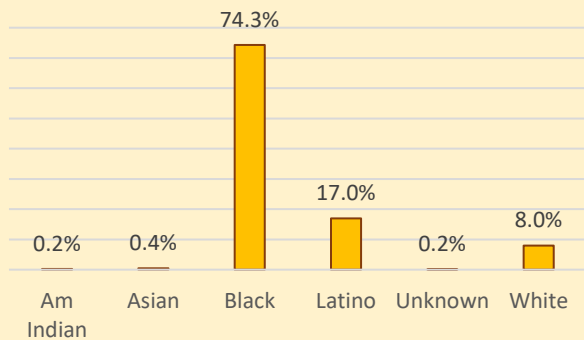

Sheriff's Daily Report

5/3/2022

Under the Custody of the Sheriff	
Total Male and Female	7,873
Jail Population	5,541
Community Corrections	2,332

Jail Population - Behind the Walls

Sheriff's Daily Report

5/3/2022

CCSO Population Demographics

In Confinement

Gender Distribution

Race Distribution

Age Distribution

Community Corrections

Gender Distribution

Race Distribution

Age Distribution