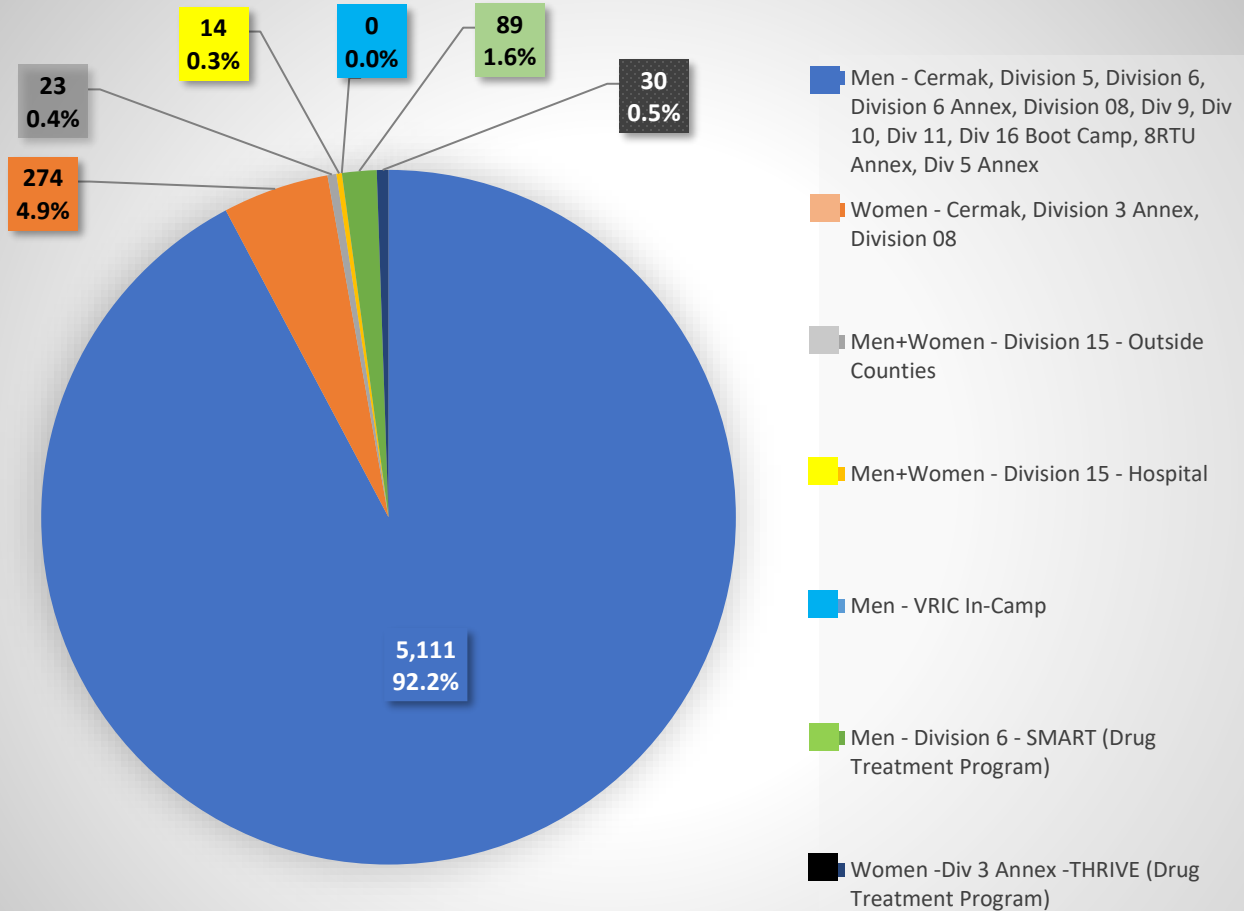

Sheriff's Daily Report

5/3/2022

Under the Custody of the Sheriff	
Total Male and Female	7,873
Jail Population	5,541
Community Corrections	2,332

Jail Population - Behind the Walls

Sheriff's Daily Report

5/3/2022

CCSO Population Demographics

In Confinement

Gender Distribution

Race Distribution

Age Distribution

Community Corrections

Gender Distribution

Race Distribution

Age Distribution