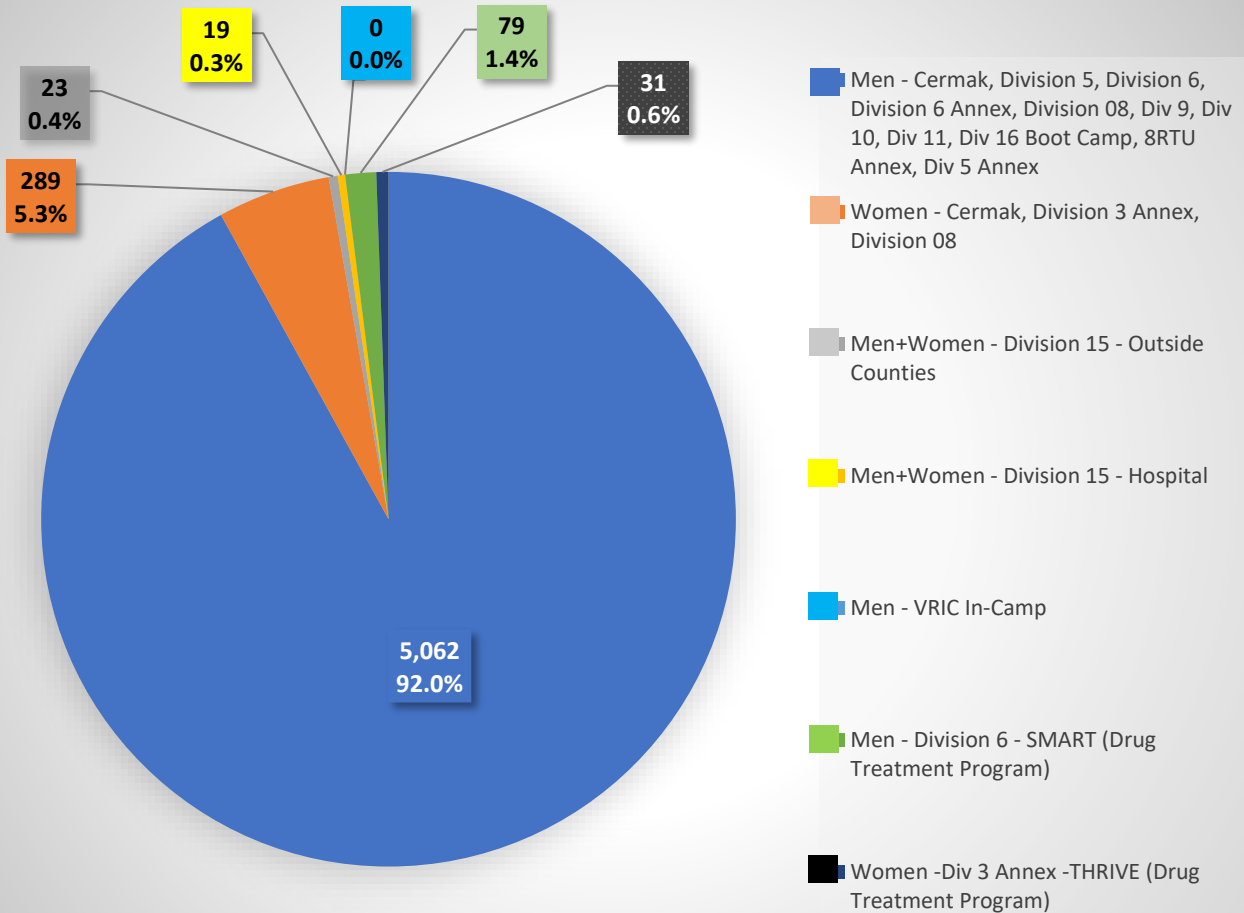

# Sheriff's Daily Report

4/26/2022

Under the Custody of the Sheriff	
Total Male and Female	7,858
Jail Population	5,503
Community Corrections	2,355

## Jail Population - Behind the Walls

##### Race Distribution

##### Age Distribution