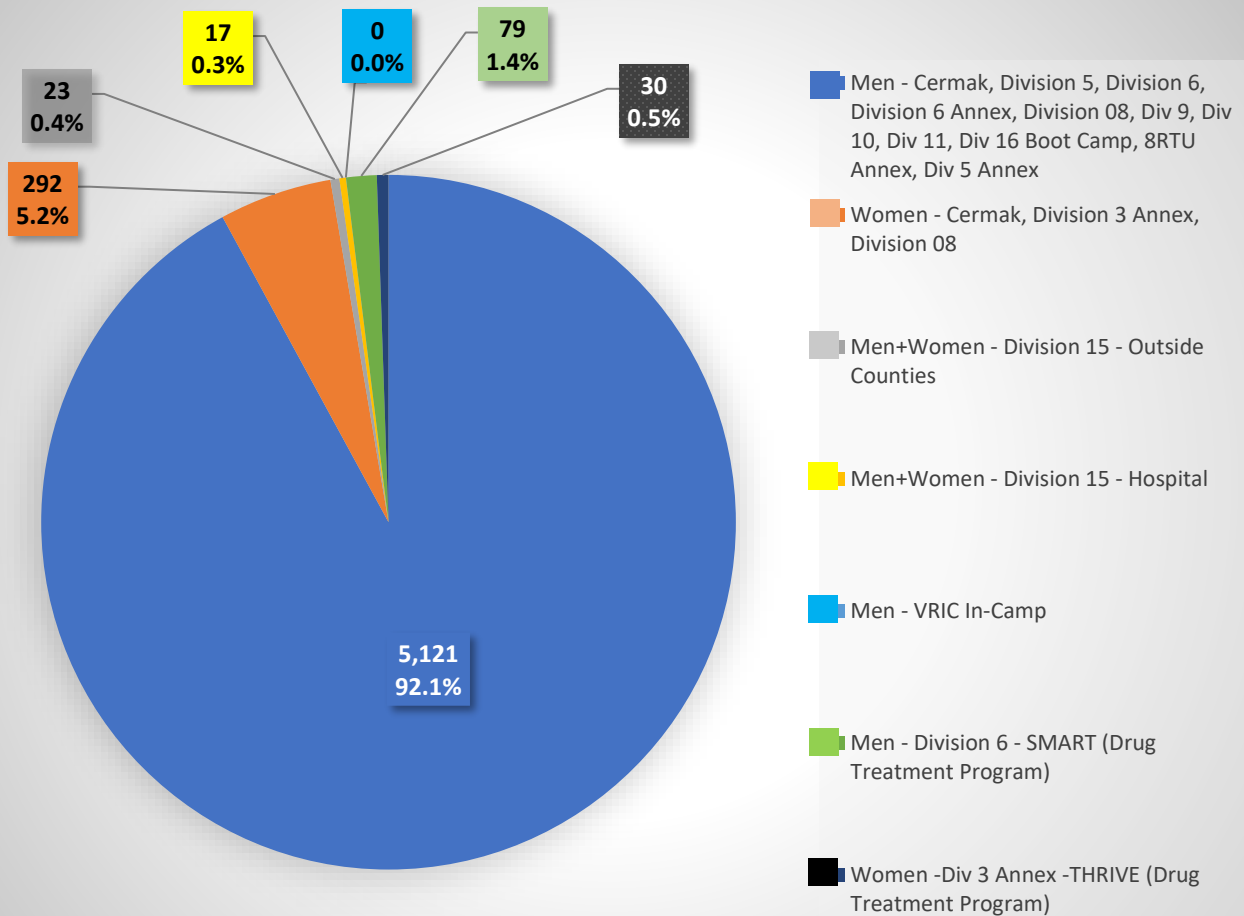

Sheriff's Daily Report

4/25/2022

Under the Custody of the Sheriff	
Total Male and Female	7,928
Jail Population	5,562
Community Corrections	2,366

Jail Population - Behind the Walls

Sheriff's Daily Report

4/25/2022

CCSO Population Demographics