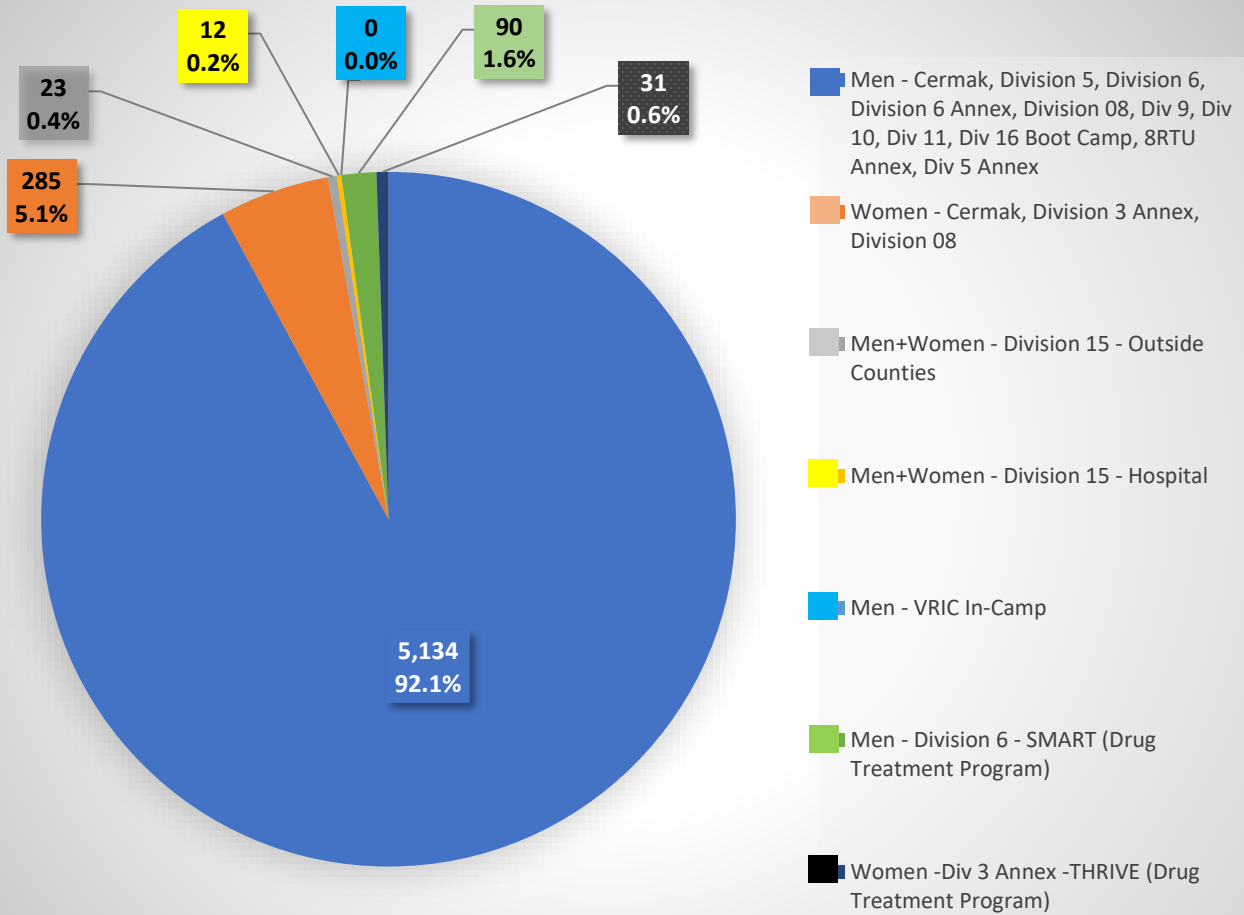

Sheriff's Daily Report

4/21/2022

| Under the Custody of the Sheriff | |
|----------------------------------|-------|
| Total Male and Female | 7,945 |
| Jail Population | 5,575 |
| Community Corrections | 2,370 |

Jail Population - Behind the Walls

Sheriff's Daily Report

4/21/2022

CCSO Population Demographics

In Confinement

Gender Distribution

Race Distribution

Age Distribution

Community Corrections

Gender Distribution

Race Distribution

Age Distribution