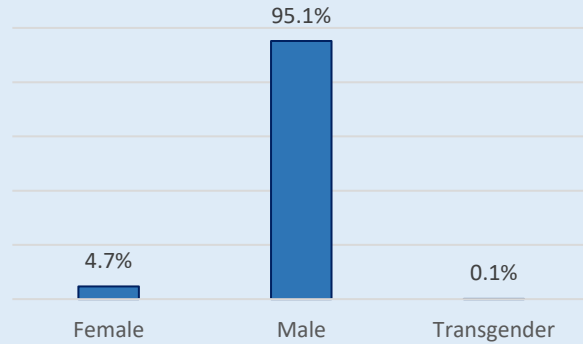

Sheriff's Daily Report

4/19/2022

Under the Custody of the Sheriff	
Total Male and Female	8,088
Jail Population	5,703
Community Corrections	2,385

Jail Population - Behind the Walls

Sheriff's Daily Report

4/19/2022

CCSO Population Demographics

In Confinement

Gender Distribution

Race Distribution

Age Distribution

Community Corrections

Gender Distribution

Race Distribution

Age Distribution