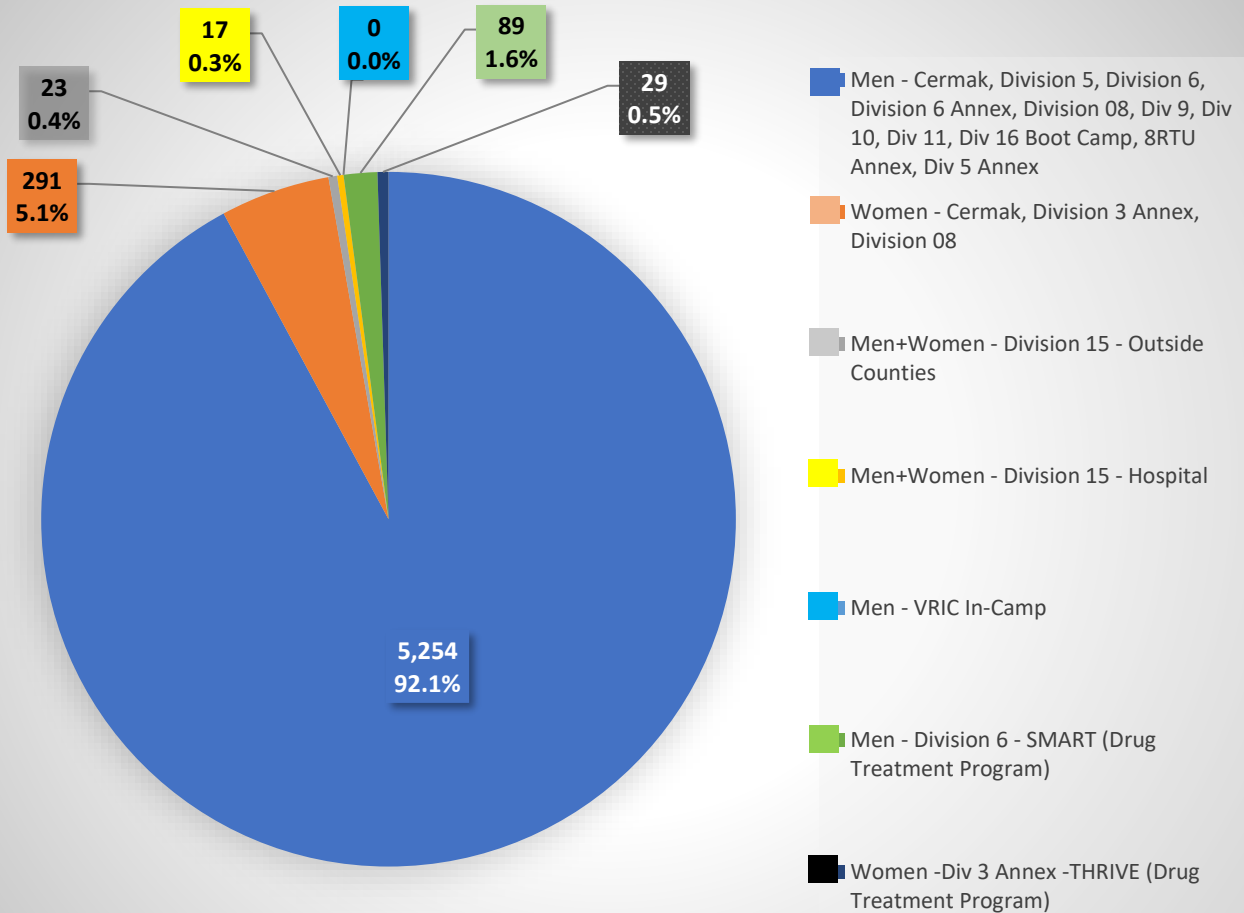

Sheriff's Daily Report

4/19/2022

Under the Custody of the Sheriff	
Total Male and Female	8,088
Jail Population	5,703
Community Corrections	2,385

Jail Population - Behind the Walls

Sheriff's Daily Report

4/19/2022

CCSO Population Demographics

In Confinement

Gender Distribution

Race Distribution

Age Distribution

Community Corrections

Gender Distribution

Race Distribution

Age Distribution