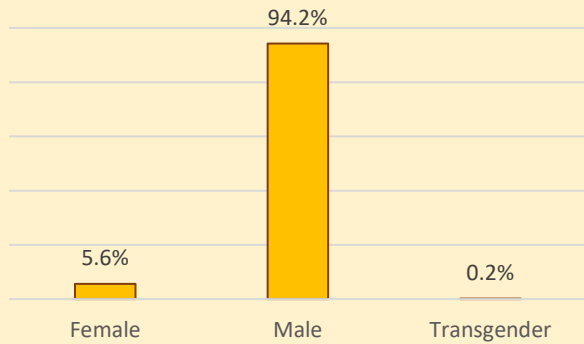

Sheriff's Daily Report

4/19/2022

Under the Custody of the Sheriff	
Total Male and Female	8,088
Jail Population	5,703
Community Corrections	2,385

Jail Population - Behind the Walls

Sheriff's Daily Report

4/19/2022

CCSO Population Demographics

In Confinement

Gender Distribution

Race Distribution

Age Distribution

Community Corrections

Gender Distribution

Race Distribution

Age Distribution