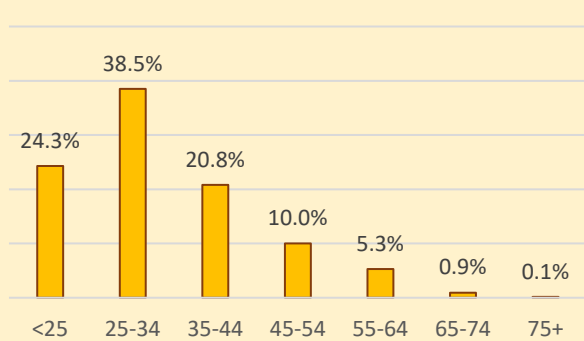

Sheriff's Daily Report

4/19/2022

Under the Custody of the Sheriff	
Total Male and Female	8,088
Jail Population	5,703
Community Corrections	2,385

Jail Population - Behind the Walls

Sheriff's Daily Report

4/19/2022

CCSO Population Demographics

In Confinement

Gender Distribution

Race Distribution

Age Distribution

Community Corrections

Gender Distribution

Race Distribution

Age Distribution