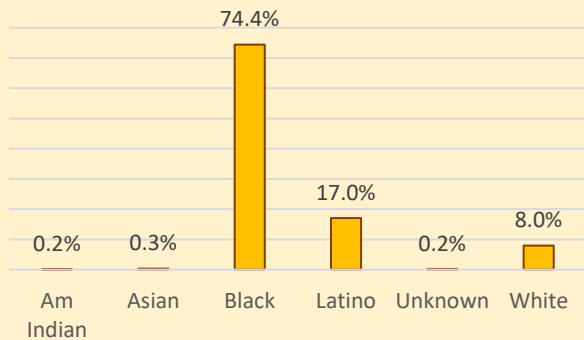

Sheriff's Daily Report

4/19/2022

Under the Custody of the Sheriff	
Total Male and Female	8,088
Jail Population	5,703
Community Corrections	2,385

Jail Population - Behind the Walls

Sheriff's Daily Report

4/19/2022

CCSO Population Demographics

In Confinement

Gender Distribution

Race Distribution

Age Distribution

Community Corrections

Gender Distribution

Race Distribution

Age Distribution