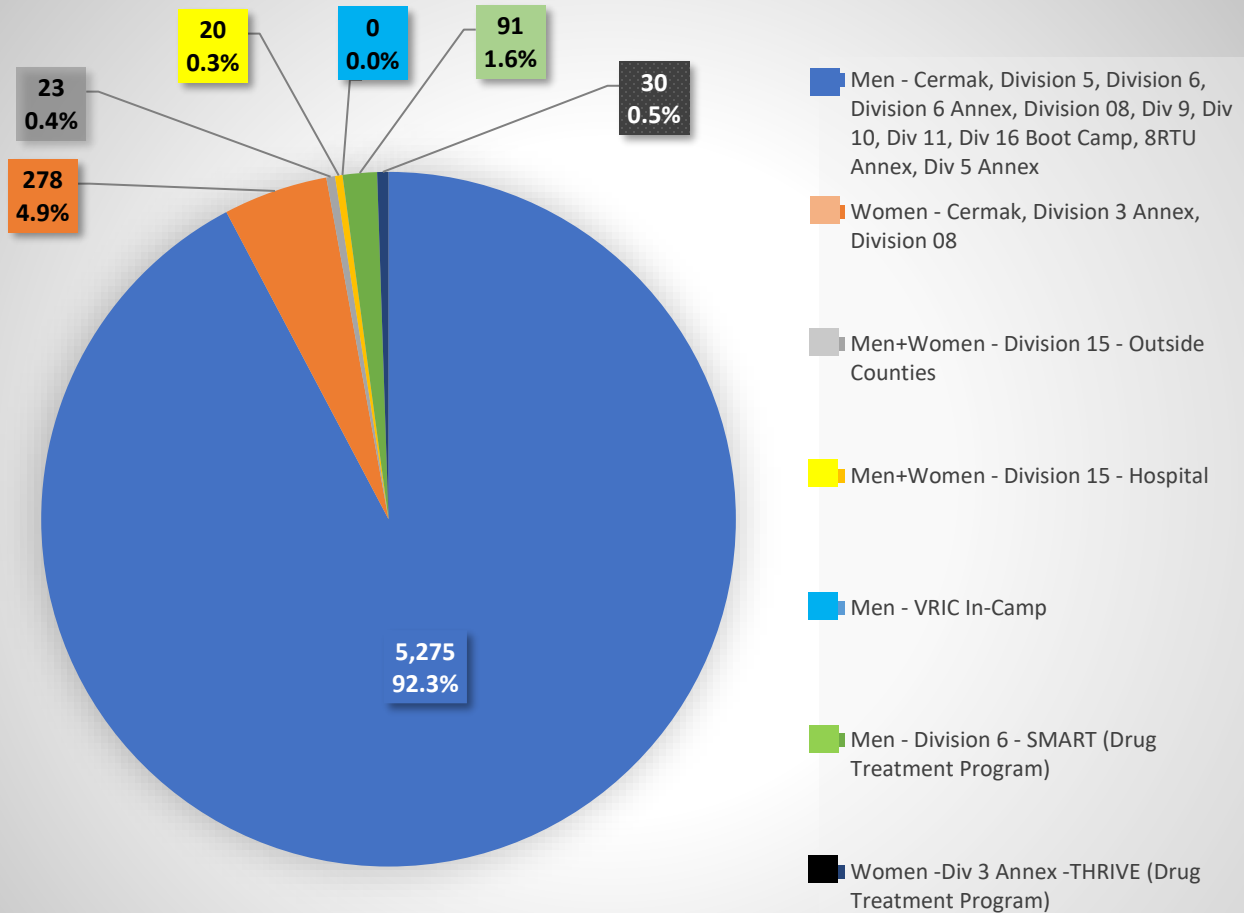

# Sheriff's Daily Report

## 4/17/2022

Under the Custody of the Sheriff	
<b>Total Male and Female</b>	<b>8,108</b>
Jail Population	5,717
Community Corrections	2,391

### Jail Population - Behind the Walls