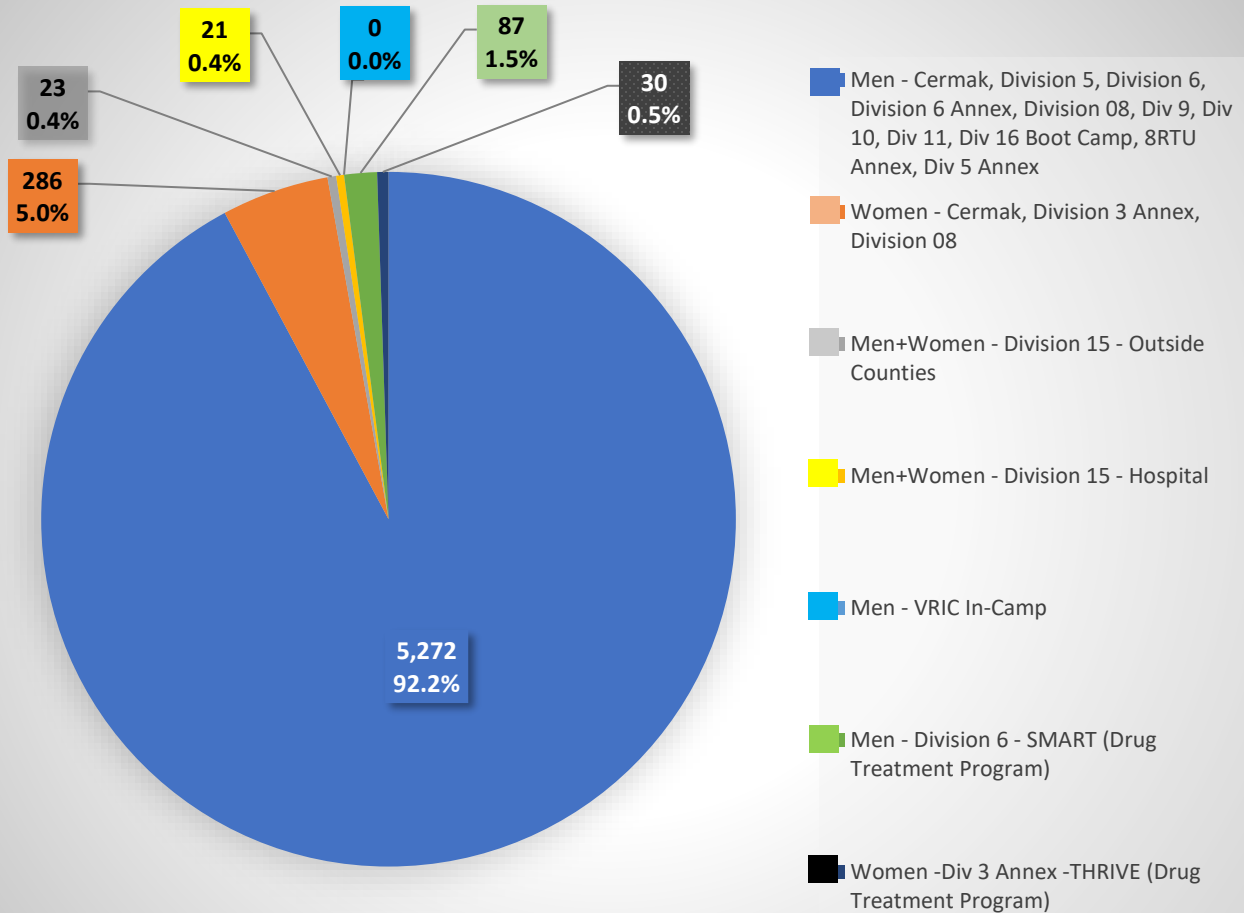

Sheriff's Daily Report

4/13/2022

Under the Custody of the Sheriff	
Total Male and Female	8,125
Jail Population	5,719
Community Corrections	2,406

Jail Population - Behind the Walls

Sheriff's Daily Report

4/13/2022

CCSO Population Demographics

In Confinement

Gender Distribution

Race Distribution

Age Distribution

Community Corrections

Gender Distribution

Race Distribution

Age Distribution