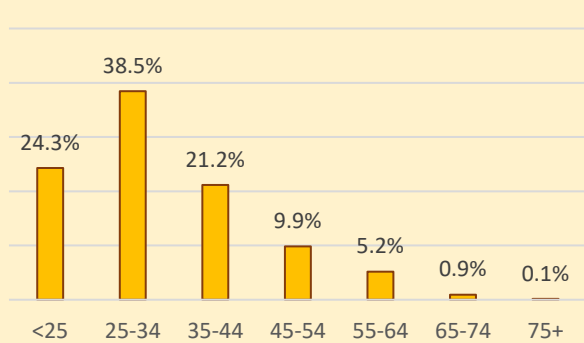

Sheriff's Daily Report

4/13/2022

Under the Custody of the Sheriff	
Total Male and Female	8,125
Jail Population	5,719
Community Corrections	2,406

Jail Population - Behind the Walls

Sheriff's Daily Report

4/13/2022

CCSO Population Demographics

In Confinement

Gender Distribution

Race Distribution

Age Distribution

Community Corrections

Gender Distribution

Race Distribution

Age Distribution