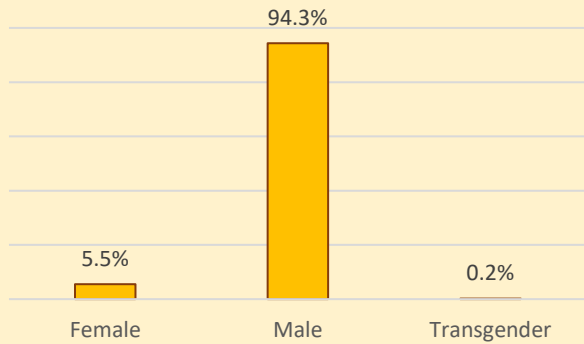

Sheriff's Daily Report

4/13/2022

Under the Custody of the Sheriff	
Total Male and Female	8,125
Jail Population	5,719
Community Corrections	2,406

Jail Population - Behind the Walls

Sheriff's Daily Report

4/13/2022

CCSO Population Demographics

In Confinement

Gender Distribution

Race Distribution

Age Distribution

Community Corrections

Gender Distribution

Race Distribution

Age Distribution