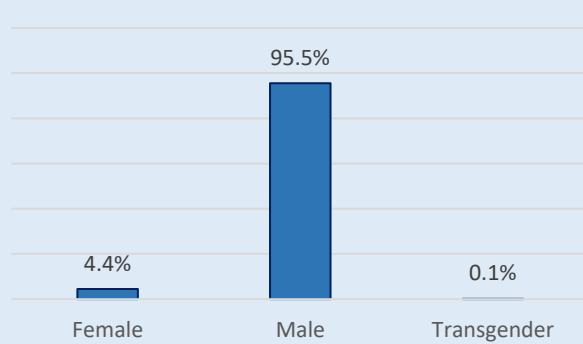

Sheriff's Daily Report

4/13/2022

Under the Custody of the Sheriff	
Total Male and Female	8,125
Jail Population	5,719
Community Corrections	2,406

Jail Population - Behind the Walls

Sheriff's Daily Report

4/13/2022

CCSO Population Demographics

In Confinement

Gender Distribution

Race Distribution

Age Distribution

Community Corrections

Gender Distribution

Race Distribution

Age Distribution