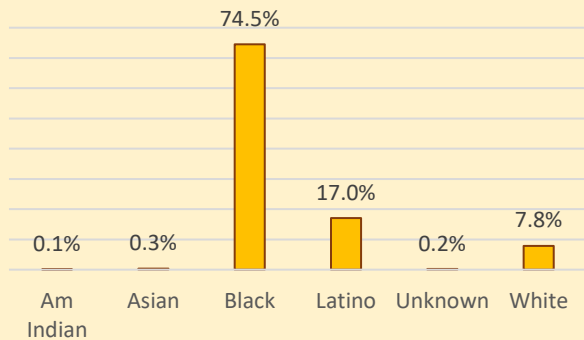

Sheriff's Daily Report

4/13/2022

Under the Custody of the Sheriff	
Total Male and Female	8,125
Jail Population	5,719
Community Corrections	2,406

Jail Population - Behind the Walls

Sheriff's Daily Report

4/13/2022

CCSO Population Demographics

In Confinement

Gender Distribution

Race Distribution

Age Distribution

Community Corrections

Gender Distribution

Race Distribution

Age Distribution