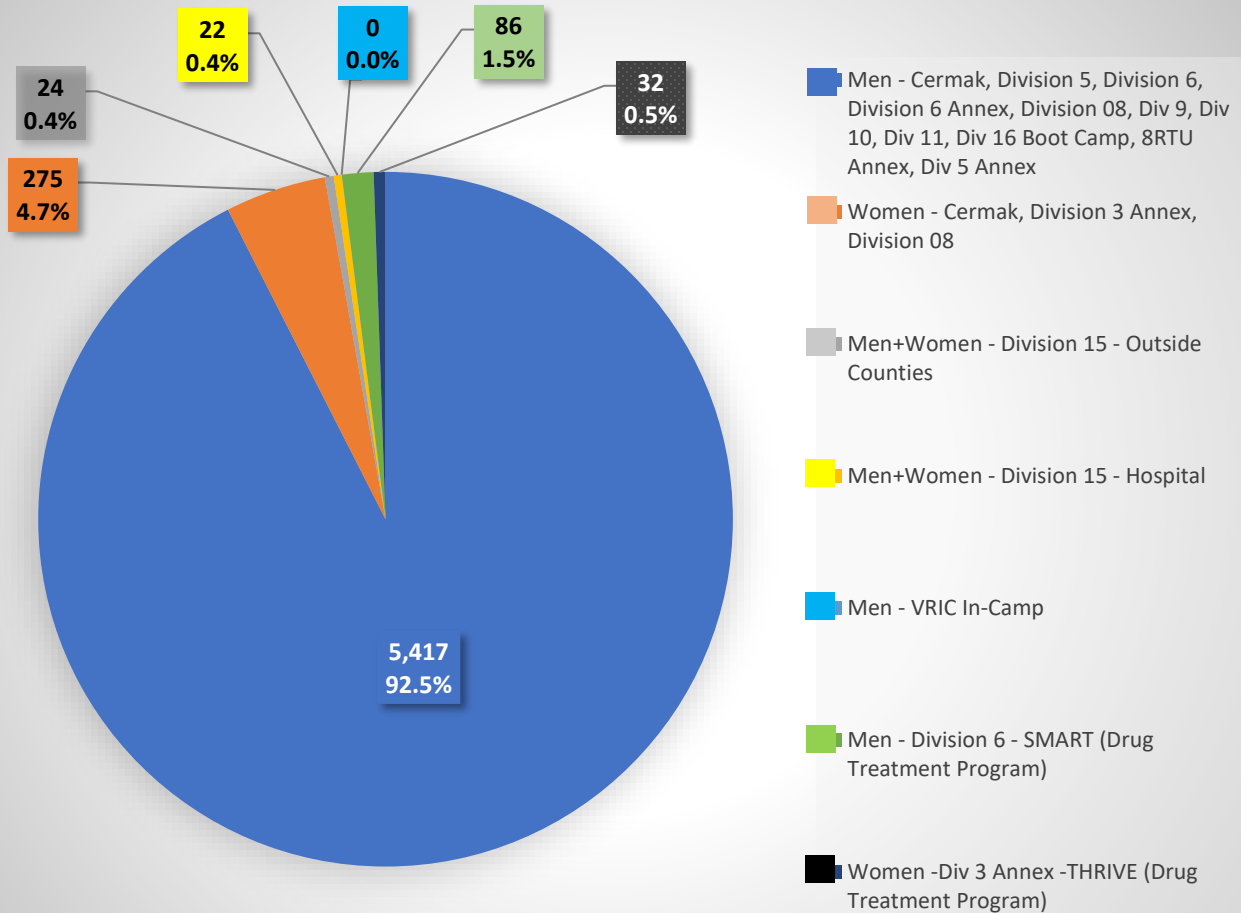

# Sheriff's Daily Report

4/7/2022

Under the Custody of the Sheriff	
Total Male and Female	8,271
Jail Population	5,856
Community Corrections	2,415

## Jail Population - Behind the Walls