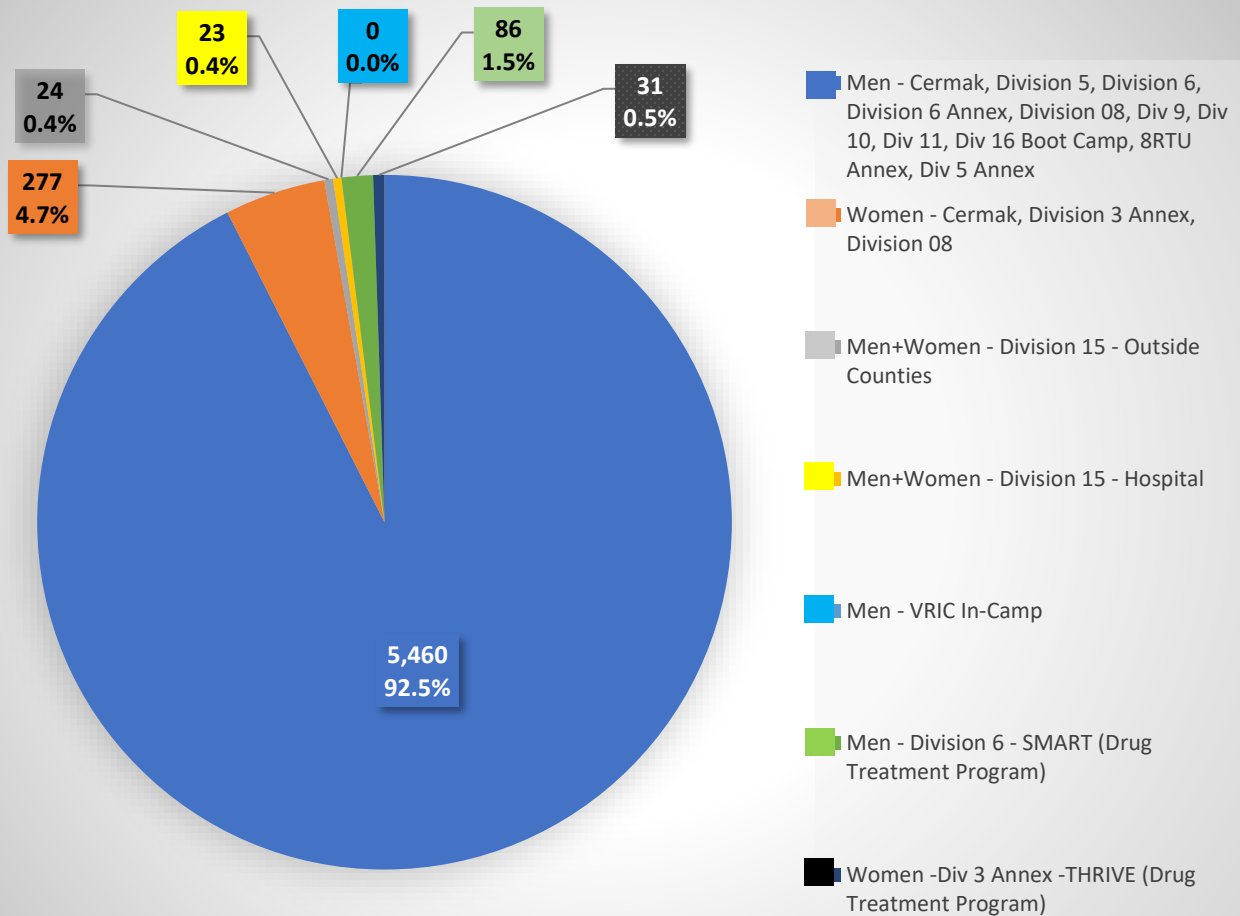

Sheriff's Daily Report

4/6/2022

Under the Custody of the Sheriff	
Total Male and Female	8,322
Jail Population	5,901
Community Corrections	2,421

Jail Population - Behind the Walls

Sheriff's Daily Report

4/6/2022

CCSO Population Demographics