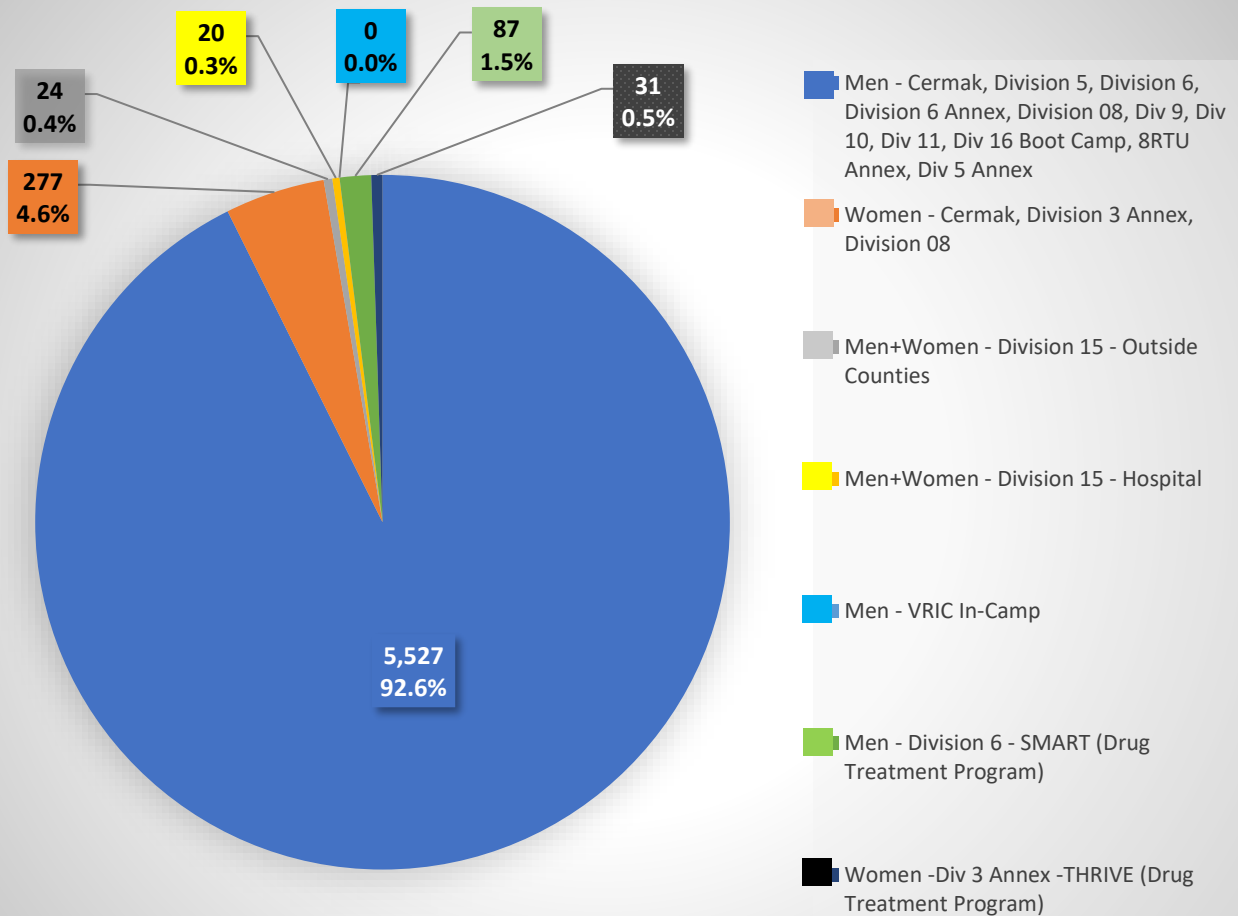

Sheriff's Daily Report

4/5/2022

Under the Custody of the Sheriff	
Total Male and Female	8,382
Jail Population	5,966
Community Corrections	2,416

Jail Population - Behind the Walls

Sheriff's Daily Report

4/5/2022

CCSO Population Demographics