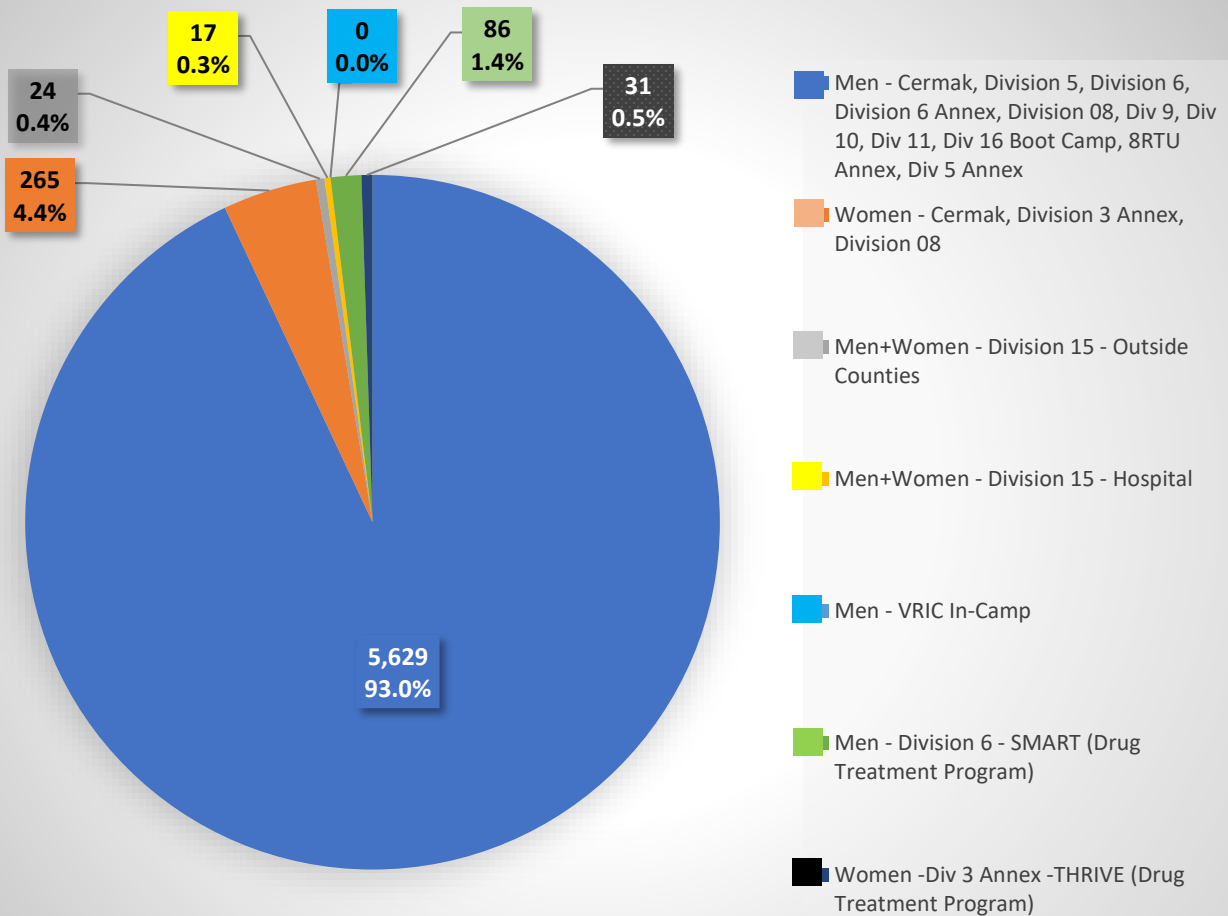

# Sheriff's Daily Report

4/3/2022

Under the Custody of the Sheriff	
Total Male and Female	8,466
Jail Population	6,052
Community Corrections	2,414

## Jail Population - Behind the Walls

#### Race Distribution

#### Age Distribution