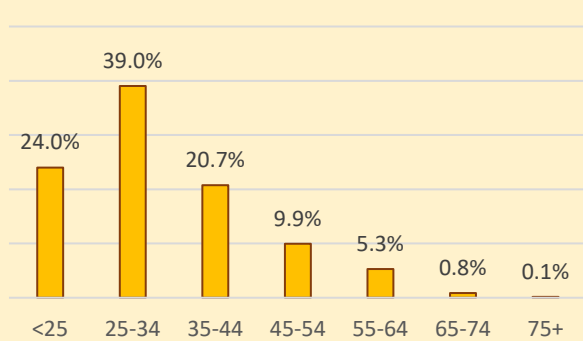

Sheriff's Daily Report

3/30/2022

Under the Custody of the Sheriff	
Total Male and Female	8,492
Jail Population	6,073
Community Corrections	2,419

Jail Population - Behind the Walls

Sheriff's Daily Report

3/30/2022

CCSO Population Demographics

In Confinement

Gender Distribution

Race Distribution

Age Distribution

Community Corrections

Gender Distribution

Race Distribution

Age Distribution