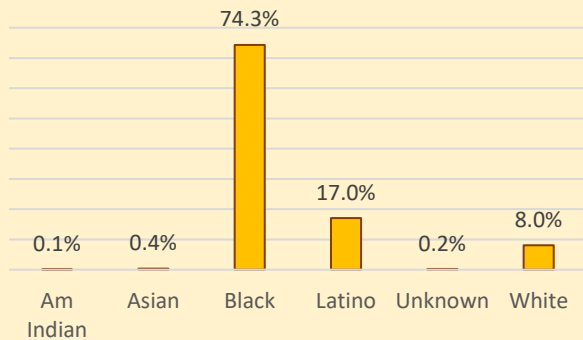

Sheriff's Daily Report

3/30/2022

Under the Custody of the Sheriff	
Total Male and Female	8,492
Jail Population	6,073
Community Corrections	2,419

Jail Population - Behind the Walls

Sheriff's Daily Report

3/30/2022

CCSO Population Demographics

In Confinement

Gender Distribution

Race Distribution

Age Distribution

Community Corrections

Gender Distribution

Race Distribution

Age Distribution