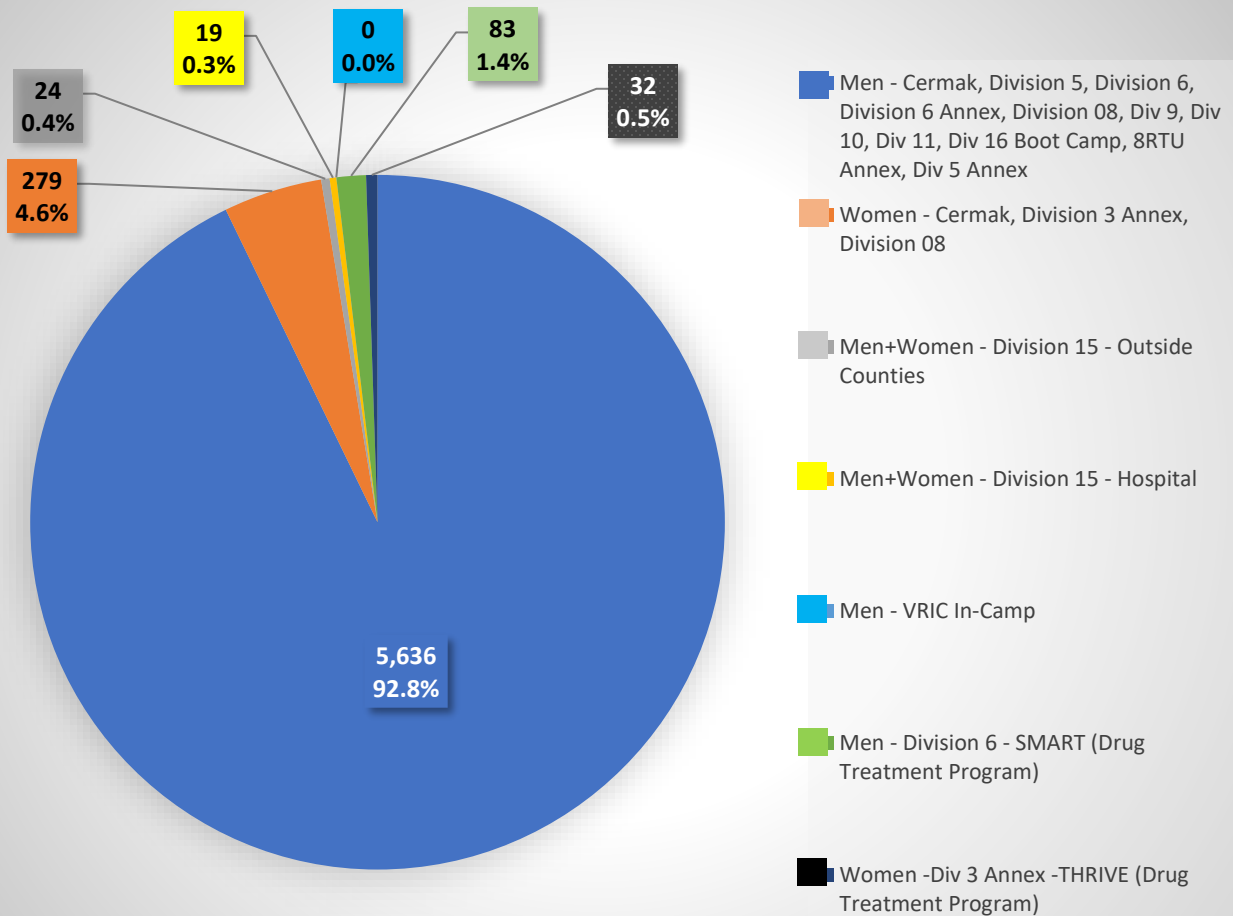

Sheriff's Daily Report

3/30/2022

Under the Custody of the Sheriff	
Total Male and Female	8,492
Jail Population	6,073
Community Corrections	2,419

Jail Population - Behind the Walls

Sheriff's Daily Report

3/30/2022

CCSO Population Demographics

In Confinement

Gender Distribution

Race Distribution

Age Distribution

Community Corrections

Gender Distribution

Race Distribution

Age Distribution