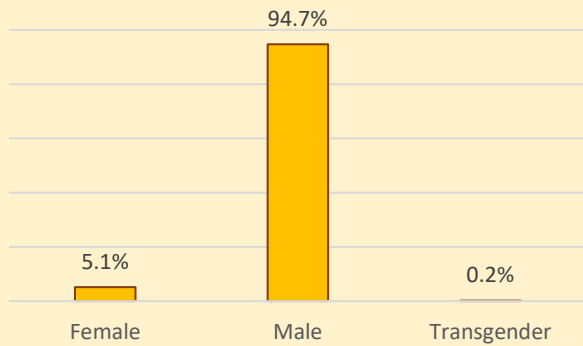

Sheriff's Daily Report

3/30/2022

Under the Custody of the Sheriff	
Total Male and Female	8,492
Jail Population	6,073
Community Corrections	2,419

Jail Population - Behind the Walls

Sheriff's Daily Report

3/30/2022

CCSO Population Demographics

In Confinement

Gender Distribution

Race Distribution

Age Distribution

Community Corrections

Gender Distribution

Race Distribution

Age Distribution