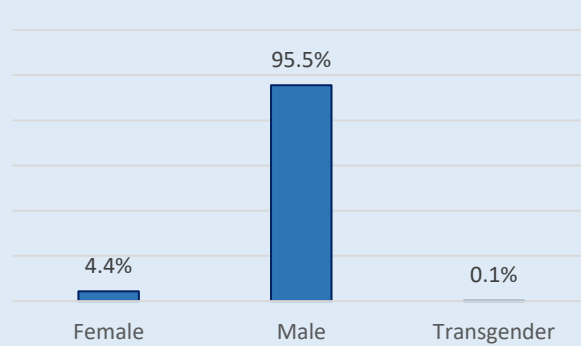

Sheriff's Daily Report

3/30/2022

Under the Custody of the Sheriff	
Total Male and Female	8,492
Jail Population	6,073
Community Corrections	2,419

Jail Population - Behind the Walls

Sheriff's Daily Report

3/30/2022

CCSO Population Demographics

In Confinement

Gender Distribution

Race Distribution

Age Distribution

Community Corrections

Gender Distribution

Race Distribution

Age Distribution