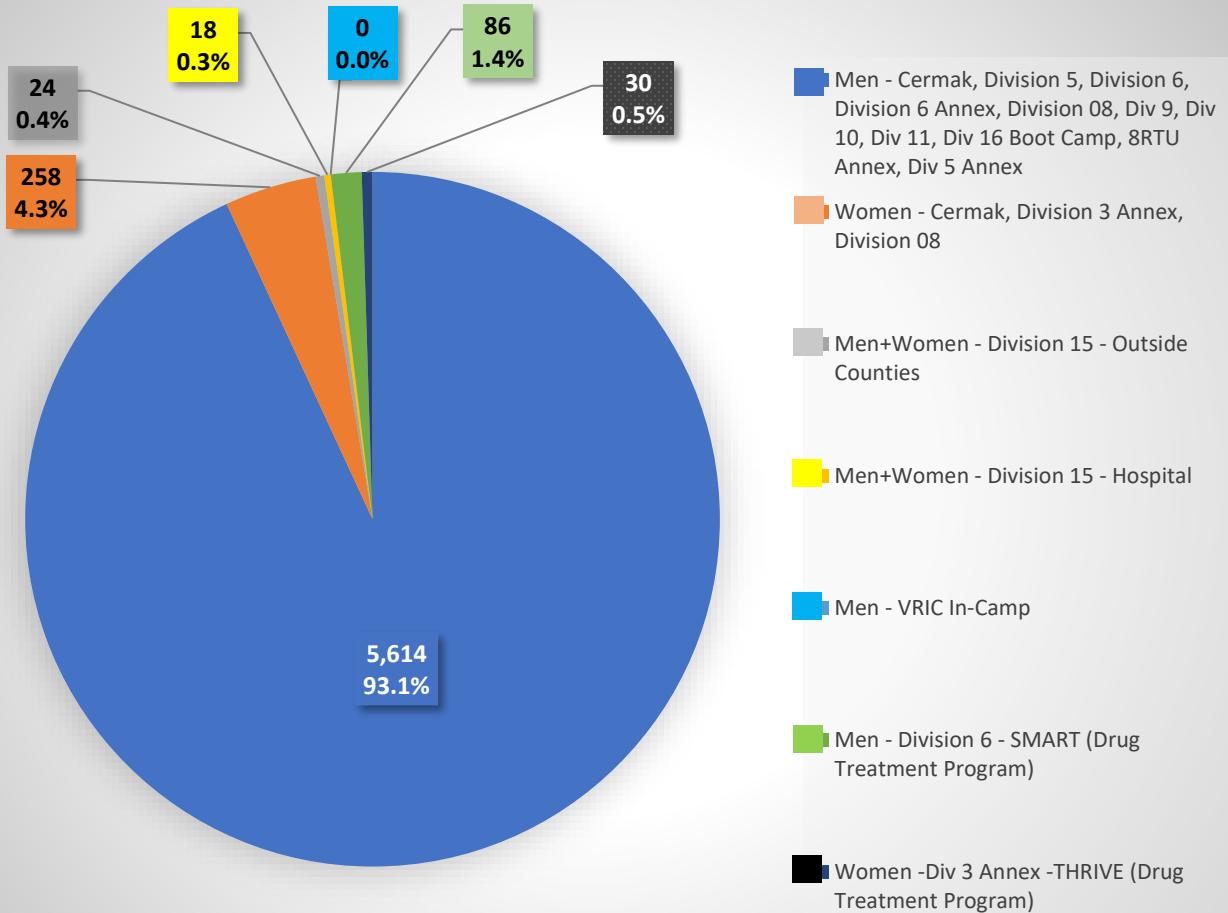

Sheriff's Daily Report

3/25/2022

Under the Custody of the Sheriff	
Total Male and Female	8,473
Jail Population	6,030
Community Corrections	2,443

Jail Population - Behind the Walls

Sheriff's Daily Report

3/25/2022

CCSO Population Demographics