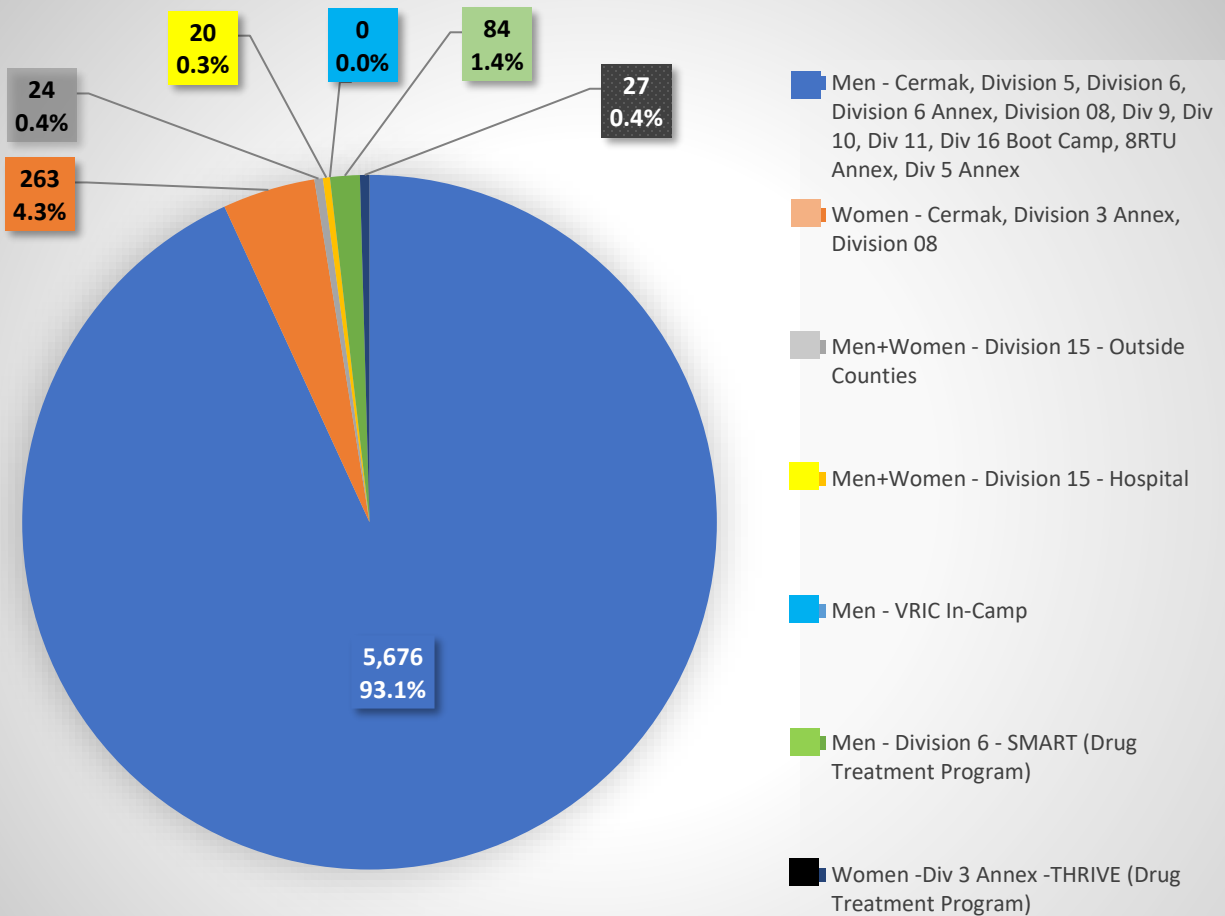

Sheriff's Daily Report

3/21/2022

Under the Custody of the Sheriff	
Total Male and Female	8,582
Jail Population	6,094
Community Corrections	2,488

Jail Population - Behind the Walls

Sheriff's Daily Report

3/21/2022

CCSO Population Demographics