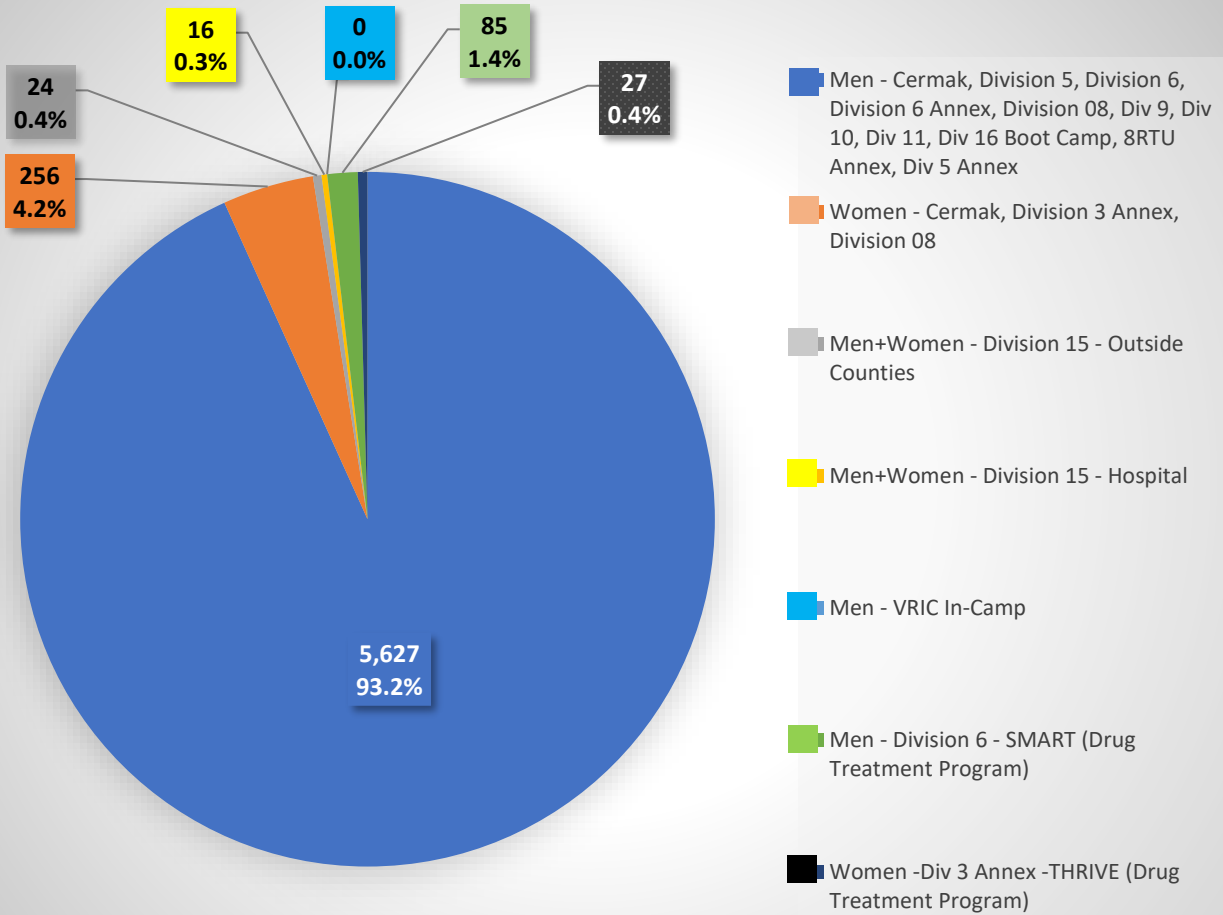

# Sheriff's Daily Report

## 3/19/2022

Under the Custody of the Sheriff	
<b>Total Male and Female</b>	<b>8,505</b>
Jail Population	6,035
Community Corrections	2,470

### Jail Population - Behind the Walls

## CCSO Population Demographics