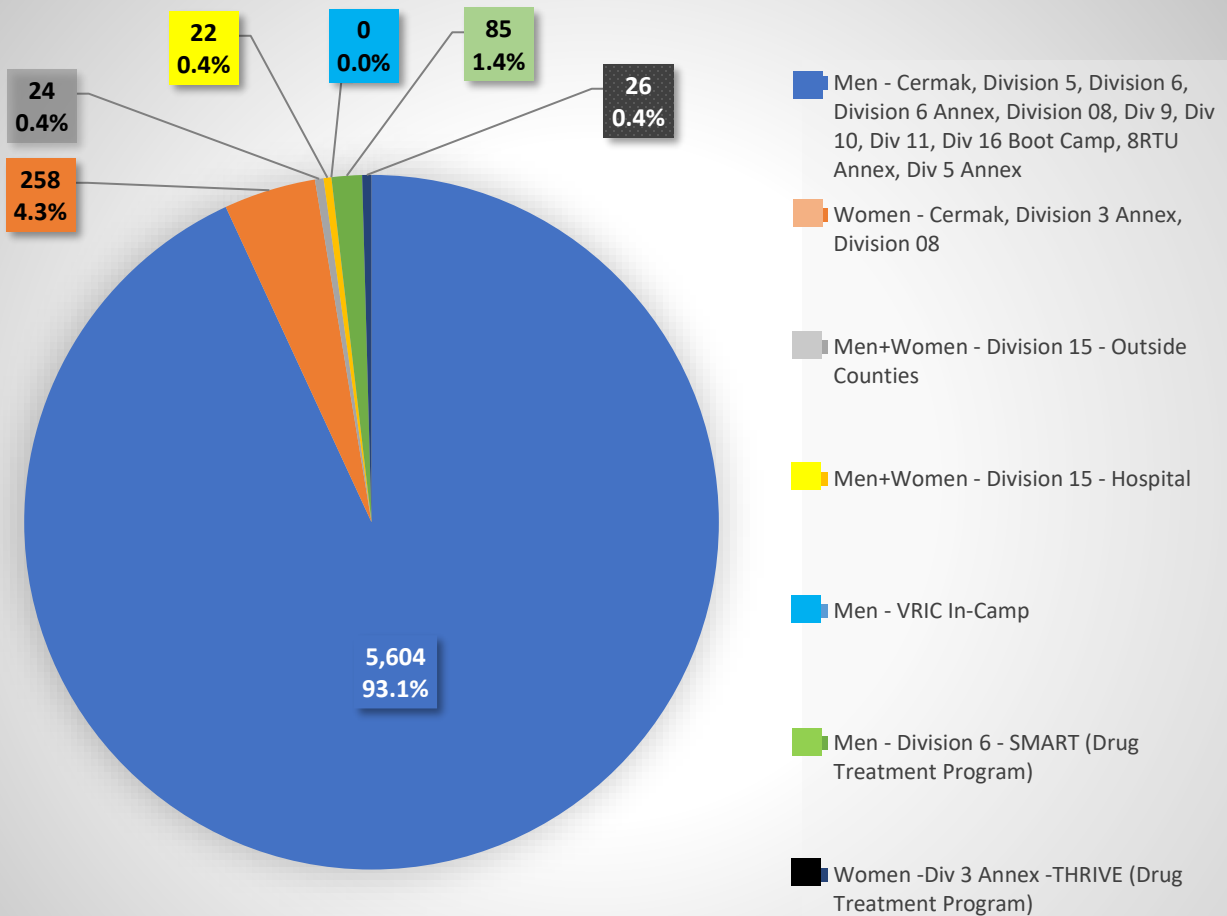

# Sheriff's Daily Report

3/17/2022

Under the Custody of the Sheriff	
Total Male and Female	8,498
Jail Population	6,019
Community Corrections	2,479

## Jail Population - Behind the Walls

##### Race Distribution

##### Age Distribution