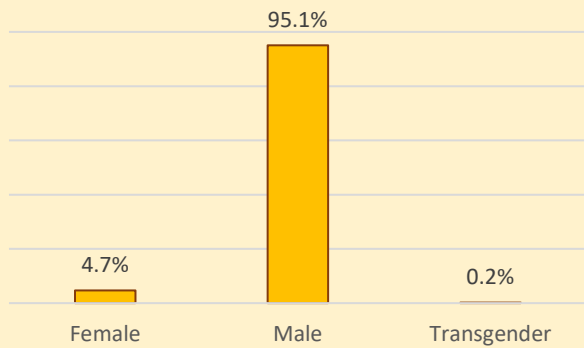

Sheriff's Daily Report

3/17/2022

CCSO Population Demographics

In Confinement

Gender Distribution