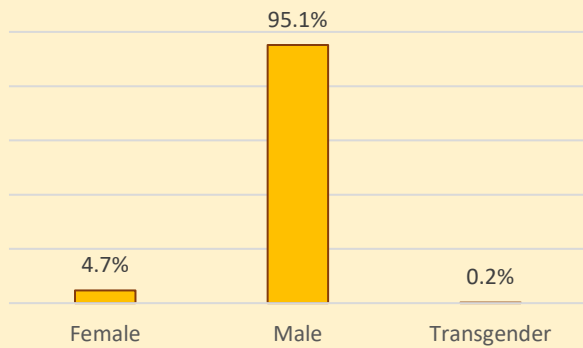

Sheriff's Daily Report

3/15/2022

CCSO Population Demographics

In Confinement

Gender Distribution