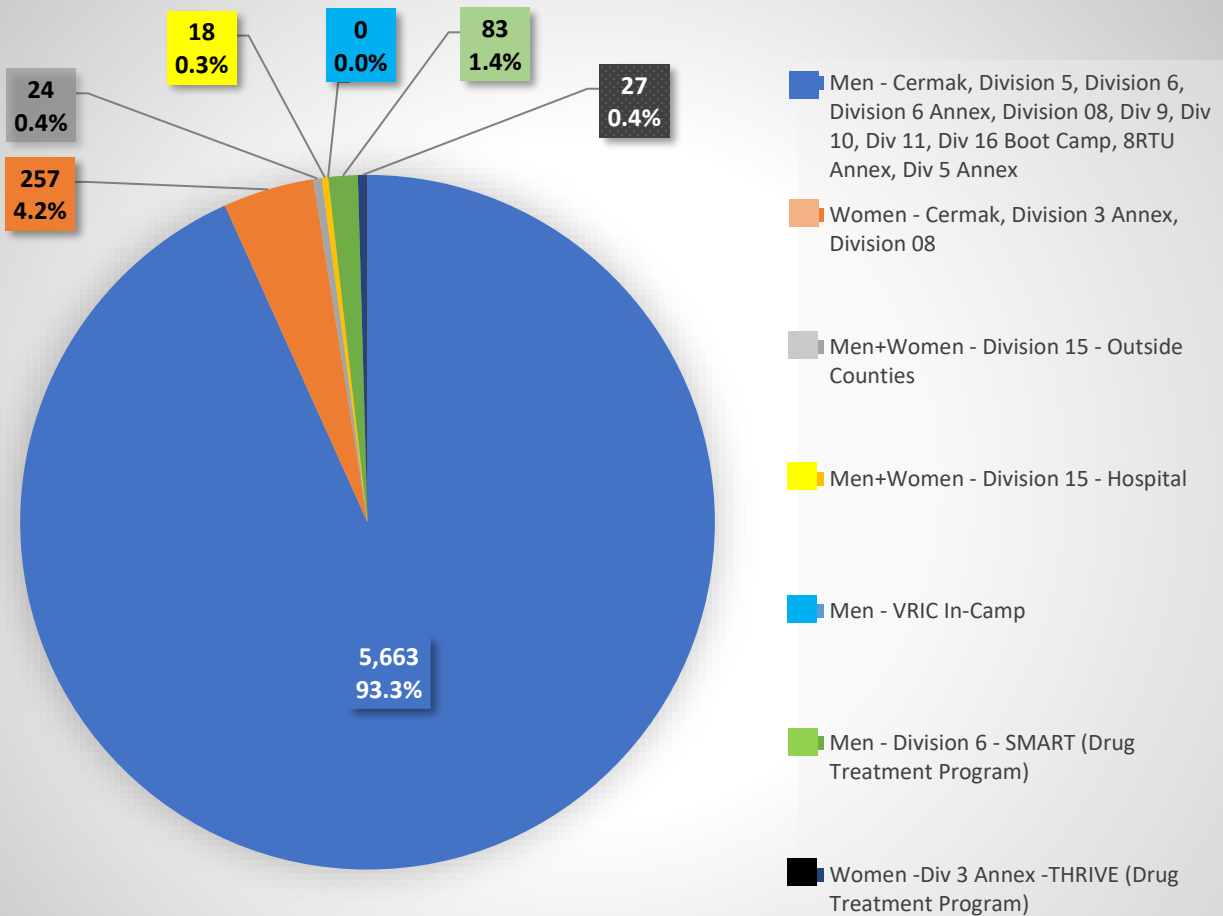

# Sheriff's Daily Report

3/15/2022

Under the Custody of the Sheriff	
Total Male and Female	8,572
Jail Population	6,072
Community Corrections	2,500

## Jail Population - Behind the Walls

#### Race Distribution

#### Age Distribution