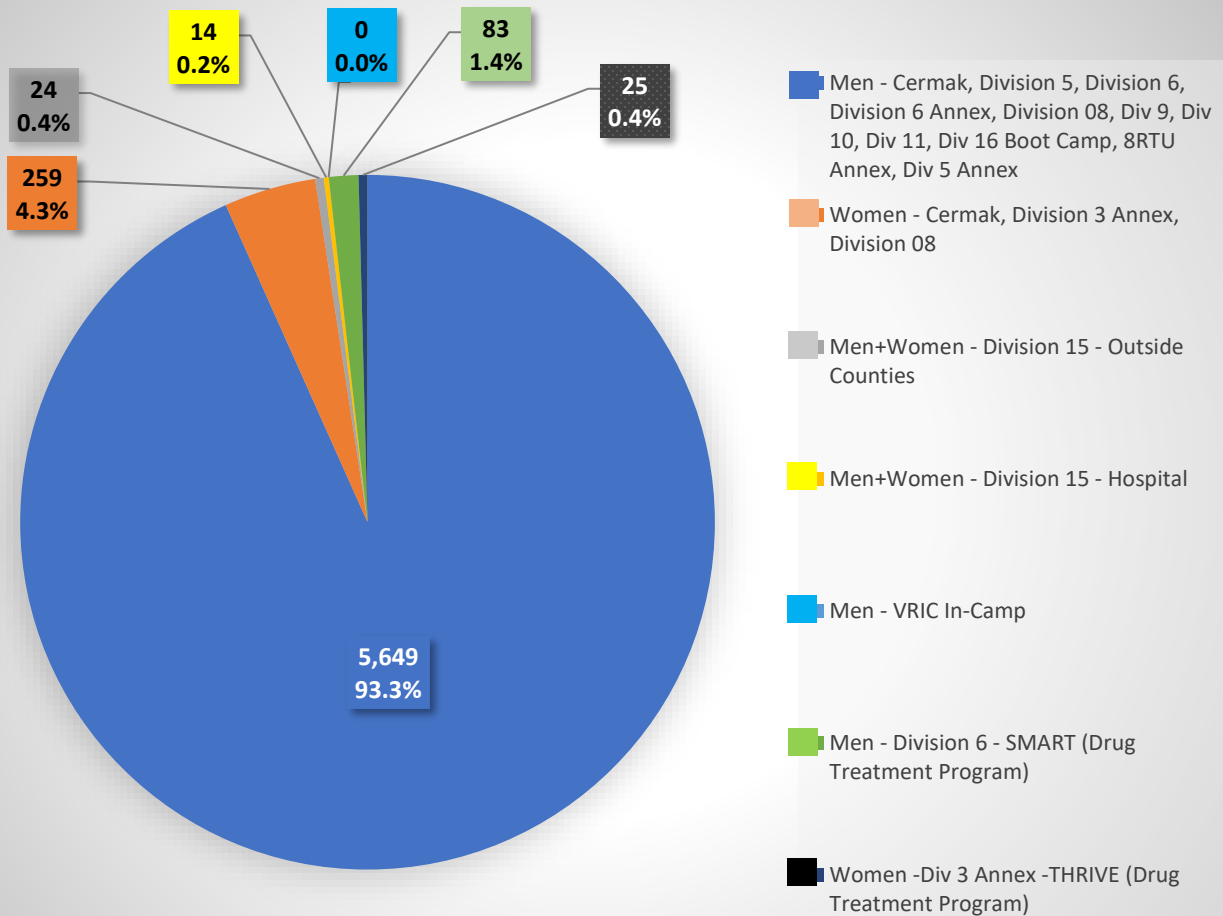

# Sheriff's Daily Report

3/12/2022

| Under the Custody of the Sheriff |              |
|----------------------------------|--------------|
| <b>Total Male and Female</b>     | <b>8,538</b> |
| Jail Population                  | 6,054        |
| Community Corrections            | 2,484        |

## Jail Population - Behind the Walls

## CCSO Population Demographics