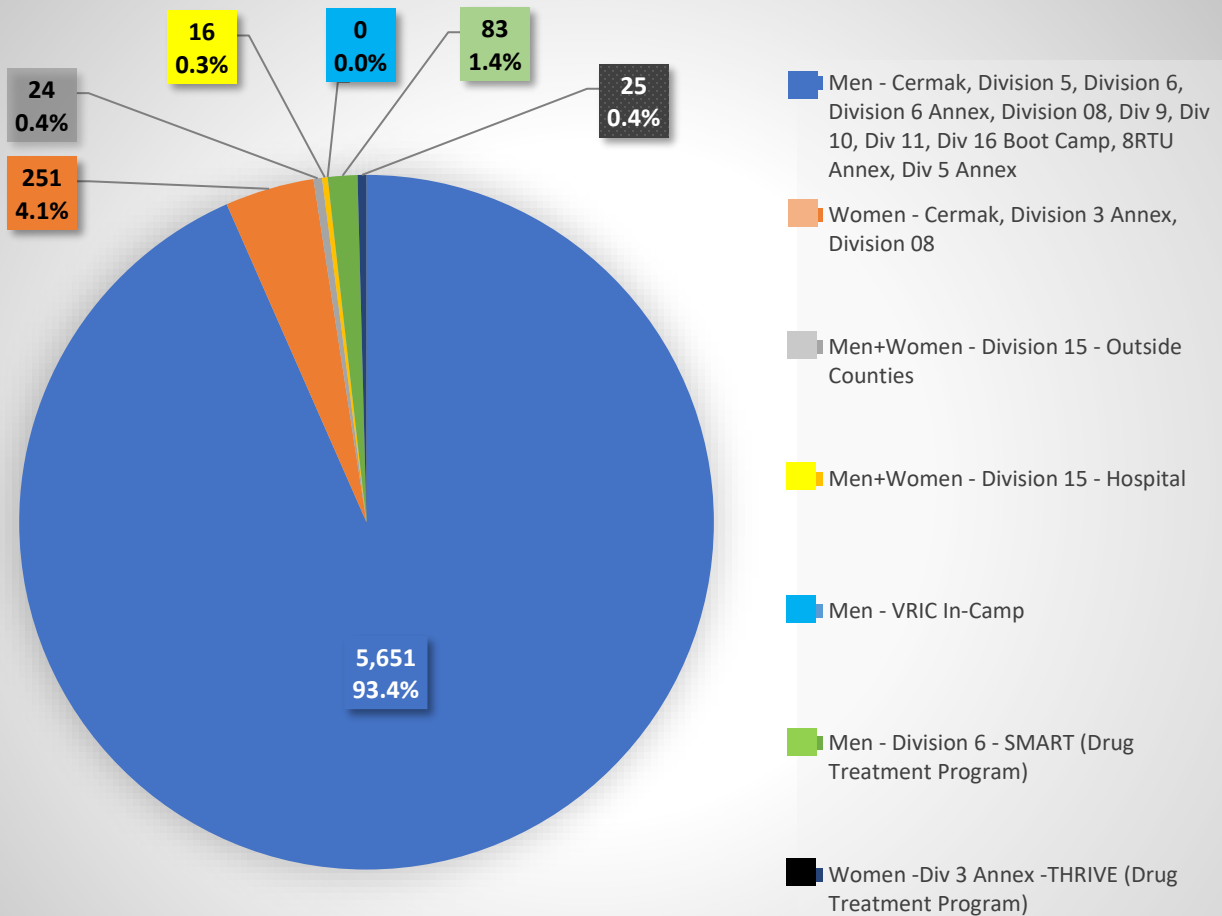

# Sheriff's Daily Report

3/11/2022

Under the Custody of the Sheriff	
<b>Total Male and Female</b>	<b>8,534</b>
Jail Population	6,050
Community Corrections	2,484

## Jail Population - Behind the Walls

### CCSO Population Demographics