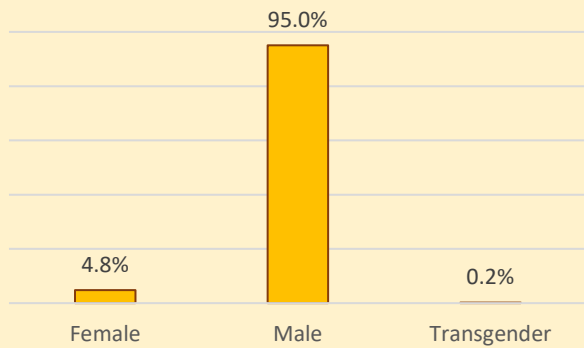

Sheriff's Daily Report

3/10/2022

Under the Custody of the Sheriff	
Total Male and Female	8,524
Jail Population	6,031
Community Corrections	2,493

Jail Population - Behind the Walls

Sheriff's Daily Report

3/10/2022

CCSO Population Demographics

In Confinement

Gender Distribution

Race Distribution

Age Distribution

Community Corrections

Gender Distribution

Race Distribution

Age Distribution