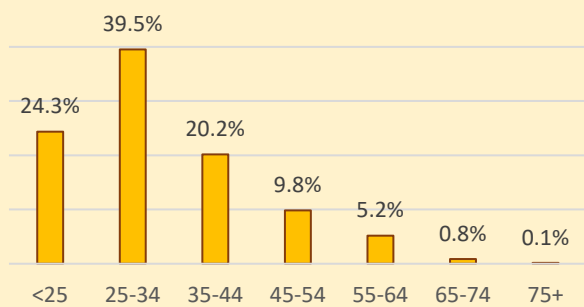

Sheriff's Daily Report

3/10/2022

Under the Custody of the Sheriff	
Total Male and Female	8,524
Jail Population	6,031
Community Corrections	2,493

Jail Population - Behind the Walls

Sheriff's Daily Report

3/10/2022

CCSO Population Demographics

In Confinement

Gender Distribution

Race Distribution

Age Distribution

Community Corrections

Gender Distribution

Race Distribution

Age Distribution