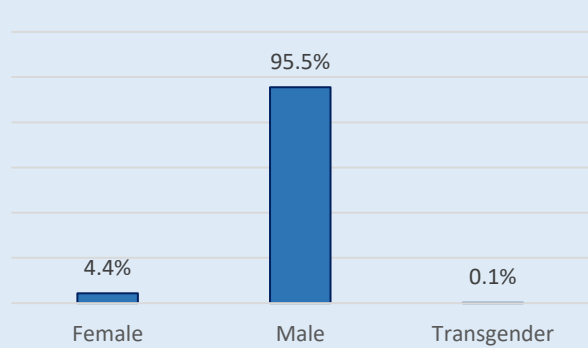

Sheriff's Daily Report

3/10/2022

Under the Custody of the Sheriff	
Total Male and Female	8,524
Jail Population	6,031
Community Corrections	2,493

Jail Population - Behind the Walls

Sheriff's Daily Report

3/10/2022

CCSO Population Demographics

In Confinement

Gender Distribution

Race Distribution

Age Distribution

Community Corrections

Gender Distribution

Race Distribution

Age Distribution