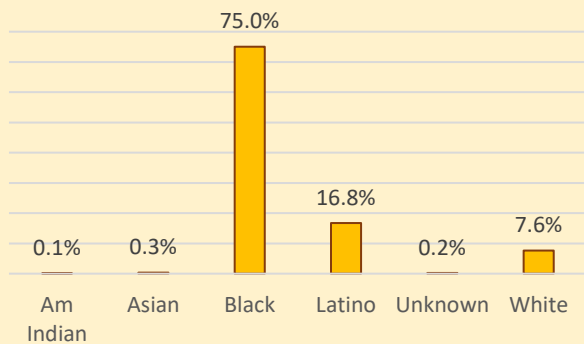

Sheriff's Daily Report

3/10/2022

Under the Custody of the Sheriff	
Total Male and Female	8,524
Jail Population	6,031
Community Corrections	2,493

Jail Population - Behind the Walls

Sheriff's Daily Report

3/10/2022

CCSO Population Demographics

In Confinement

Gender Distribution

Race Distribution

Age Distribution

Community Corrections

Gender Distribution

Race Distribution

Age Distribution