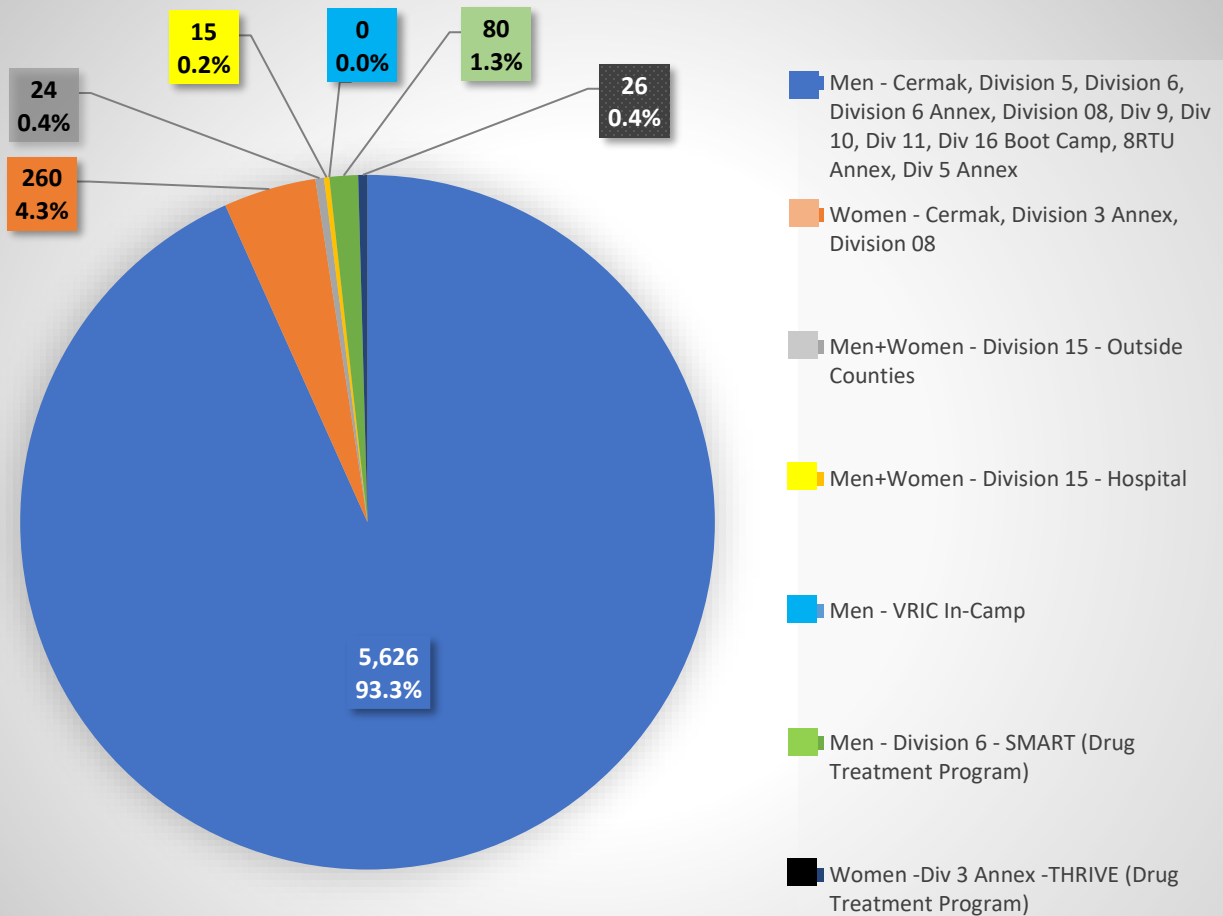

Sheriff's Daily Report

3/10/2022

Under the Custody of the Sheriff	
Total Male and Female	8,524
Jail Population	6,031
Community Corrections	2,493

Jail Population - Behind the Walls

Sheriff's Daily Report

3/10/2022

CCSO Population Demographics

In Confinement

Gender Distribution

Race Distribution

Age Distribution

Community Corrections

Gender Distribution

Race Distribution

Age Distribution