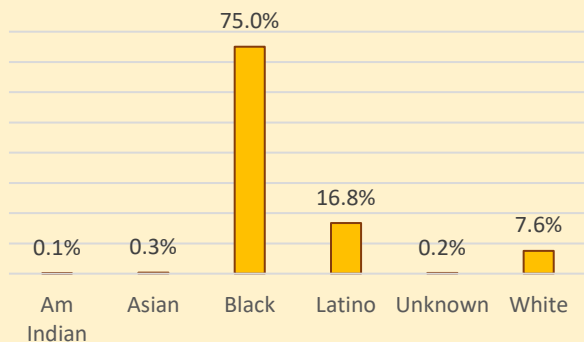

Sheriff's Daily Report

3/9/2022

Under the Custody of the Sheriff	
Total Male and Female	8,567
Jail Population	6,059
Community Corrections	2,508

Jail Population - Behind the Walls

Sheriff's Daily Report

3/9/2022

CCSO Population Demographics

In Confinement

Gender Distribution

Race Distribution

Age Distribution

Community Corrections

Gender Distribution

Race Distribution

Age Distribution