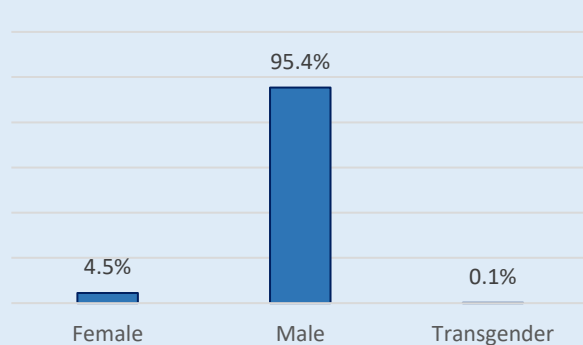

Sheriff's Daily Report

3/9/2022

Under the Custody of the Sheriff	
Total Male and Female	8,567
Jail Population	6,059
Community Corrections	2,508

Jail Population - Behind the Walls

Sheriff's Daily Report

3/9/2022

CCSO Population Demographics

In Confinement

Gender Distribution

Race Distribution

Age Distribution

Community Corrections

Gender Distribution

Race Distribution

Age Distribution