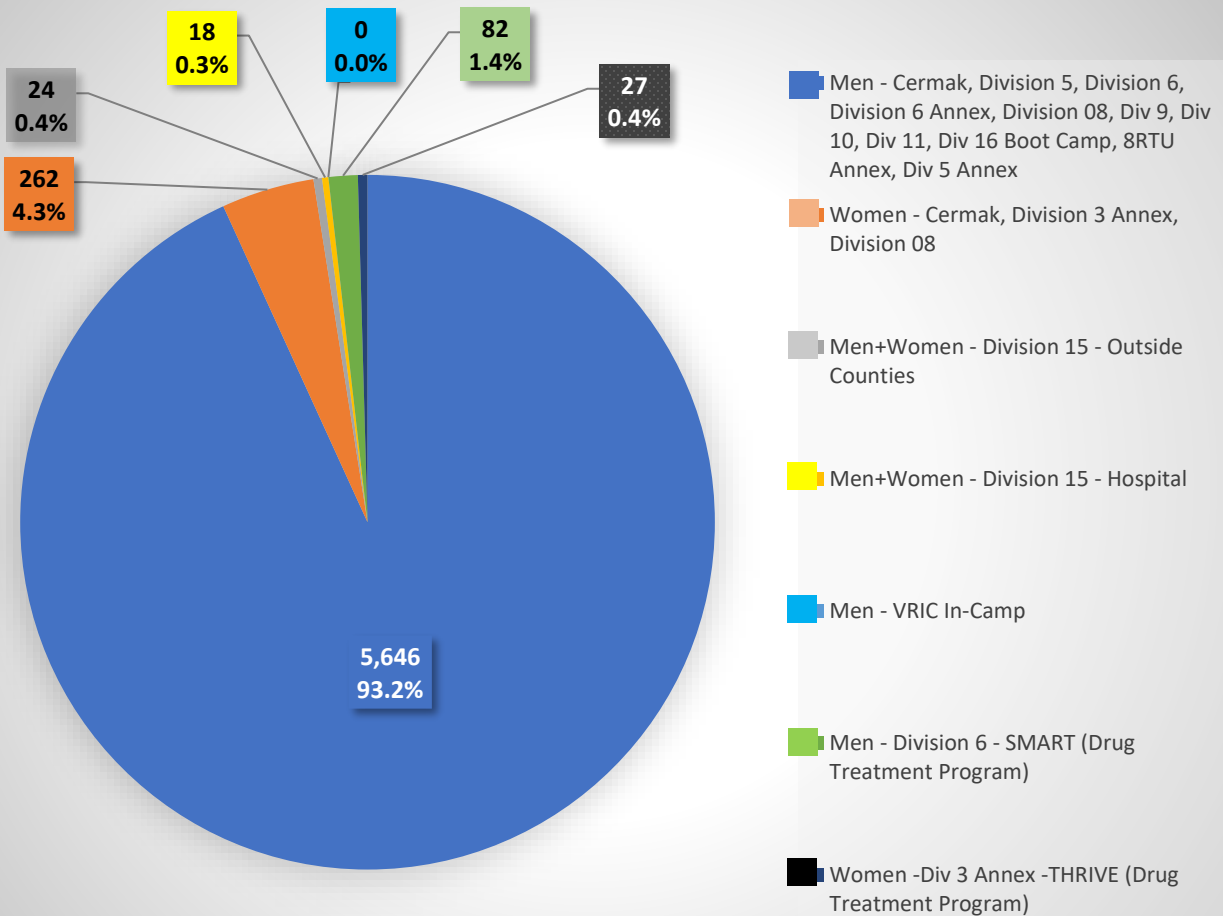

Sheriff's Daily Report

3/9/2022

Under the Custody of the Sheriff	
Total Male and Female	8,567
Jail Population	6,059
Community Corrections	2,508

Jail Population - Behind the Walls

Sheriff's Daily Report

3/9/2022

CCSO Population Demographics

In Confinement

Gender Distribution

Race Distribution

Age Distribution

Community Corrections

Gender Distribution

Race Distribution

Age Distribution