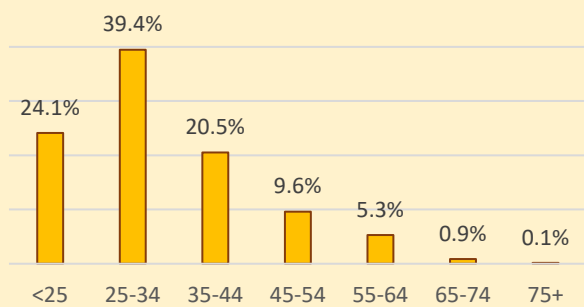

Sheriff's Daily Report

3/9/2022

Under the Custody of the Sheriff	
Total Male and Female	8,567
Jail Population	6,059
Community Corrections	2,508

Jail Population - Behind the Walls

Sheriff's Daily Report

3/9/2022

CCSO Population Demographics

In Confinement

Gender Distribution

Race Distribution

Age Distribution

Community Corrections

Gender Distribution

Race Distribution

Age Distribution