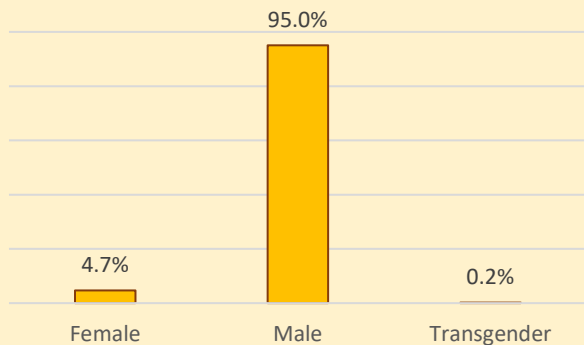

Sheriff's Daily Report

3/9/2022

Under the Custody of the Sheriff	
Total Male and Female	8,567
Jail Population	6,059
Community Corrections	2,508

Jail Population - Behind the Walls

Sheriff's Daily Report

3/9/2022

CCSO Population Demographics

In Confinement

Gender Distribution

Race Distribution

Age Distribution

Community Corrections

Gender Distribution

Race Distribution

Age Distribution