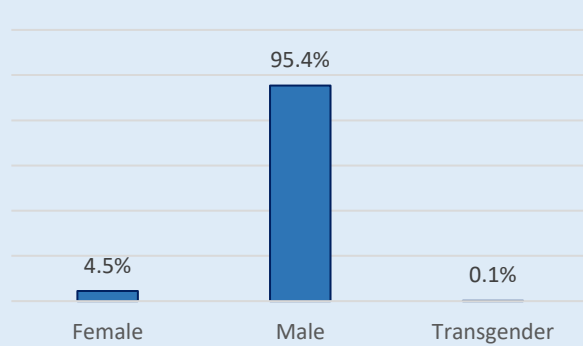

Sheriff's Daily Report

3/7/2022

Under the Custody of the Sheriff	
Total Male and Female	8,678
Jail Population	6,158
Community Corrections	2,520

Jail Population - Behind the Walls

Sheriff's Daily Report

3/7/2022

CCSO Population Demographics

In Confinement

Gender Distribution

Race Distribution

Age Distribution

Community Corrections

Gender Distribution

Race Distribution

Age Distribution