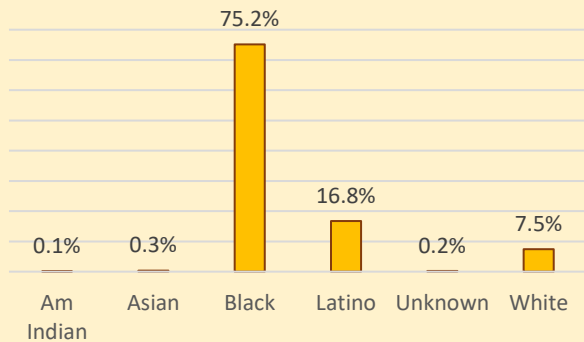

Sheriff's Daily Report

3/7/2022

Under the Custody of the Sheriff	
Total Male and Female	8,678
Jail Population	6,158
Community Corrections	2,520

Jail Population - Behind the Walls

Sheriff's Daily Report

3/7/2022

CCSO Population Demographics

In Confinement

Gender Distribution

Race Distribution

Age Distribution

Community Corrections

Gender Distribution

Race Distribution

Age Distribution