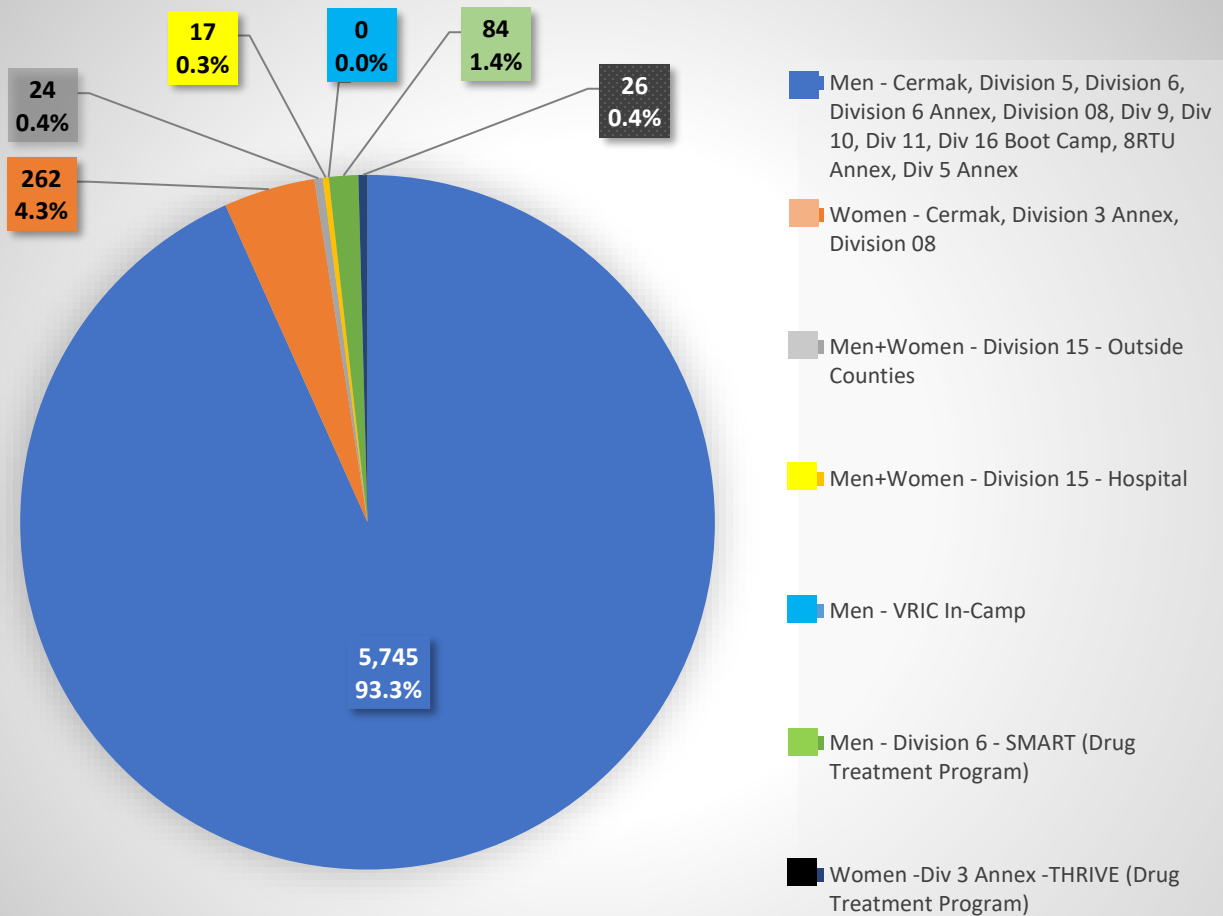

Sheriff's Daily Report

3/7/2022

Under the Custody of the Sheriff	
Total Male and Female	8,678
Jail Population	6,158
Community Corrections	2,520

Jail Population - Behind the Walls

Sheriff's Daily Report

3/7/2022

CCSO Population Demographics

In Confinement

Gender Distribution

Race Distribution

Age Distribution

Community Corrections

Gender Distribution

Race Distribution

Age Distribution