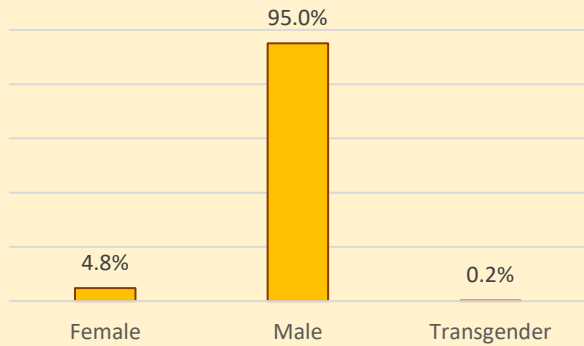

Sheriff's Daily Report

3/7/2022

Under the Custody of the Sheriff	
Total Male and Female	8,678
Jail Population	6,158
Community Corrections	2,520

Jail Population - Behind the Walls

Sheriff's Daily Report

3/7/2022

CCSO Population Demographics

In Confinement

Gender Distribution

Race Distribution

Age Distribution

Community Corrections

Gender Distribution

Race Distribution

Age Distribution