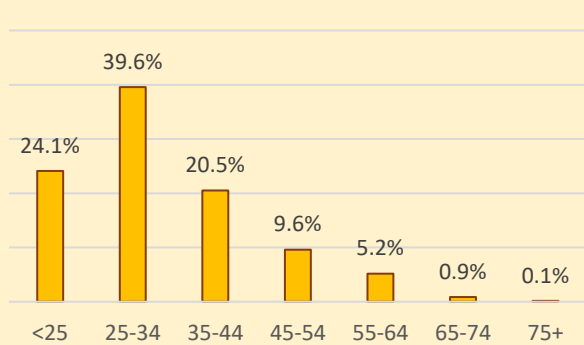

Sheriff's Daily Report

3/7/2022

Under the Custody of the Sheriff	
Total Male and Female	8,678
Jail Population	6,158
Community Corrections	2,520

Jail Population - Behind the Walls

Sheriff's Daily Report

3/7/2022

CCSO Population Demographics

In Confinement

Gender Distribution

Race Distribution

Age Distribution

Community Corrections

Gender Distribution

Race Distribution

Age Distribution