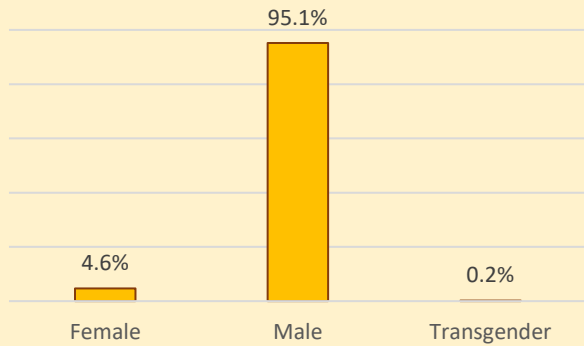

Sheriff's Daily Report

3/5/2022

Under the Custody of the Sheriff	
Total Male and Female	8,564
Jail Population	6,058
Community Corrections	2,506

Jail Population - Behind the Walls

Sheriff's Daily Report

3/5/2022

CCSO Population Demographics

In Confinement

Gender Distribution

Race Distribution

Age Distribution

Community Corrections

Gender Distribution

Race Distribution

Age Distribution