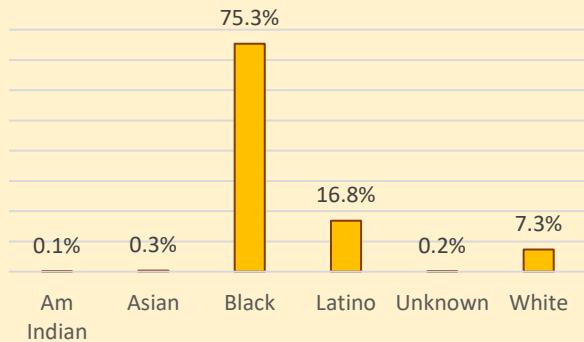

Sheriff's Daily Report

3/5/2022

Under the Custody of the Sheriff	
Total Male and Female	8,564
Jail Population	6,058
Community Corrections	2,506

Jail Population - Behind the Walls

Sheriff's Daily Report

3/5/2022

CCSO Population Demographics

In Confinement

Gender Distribution

Race Distribution

Age Distribution

Community Corrections

Gender Distribution

Race Distribution

Age Distribution