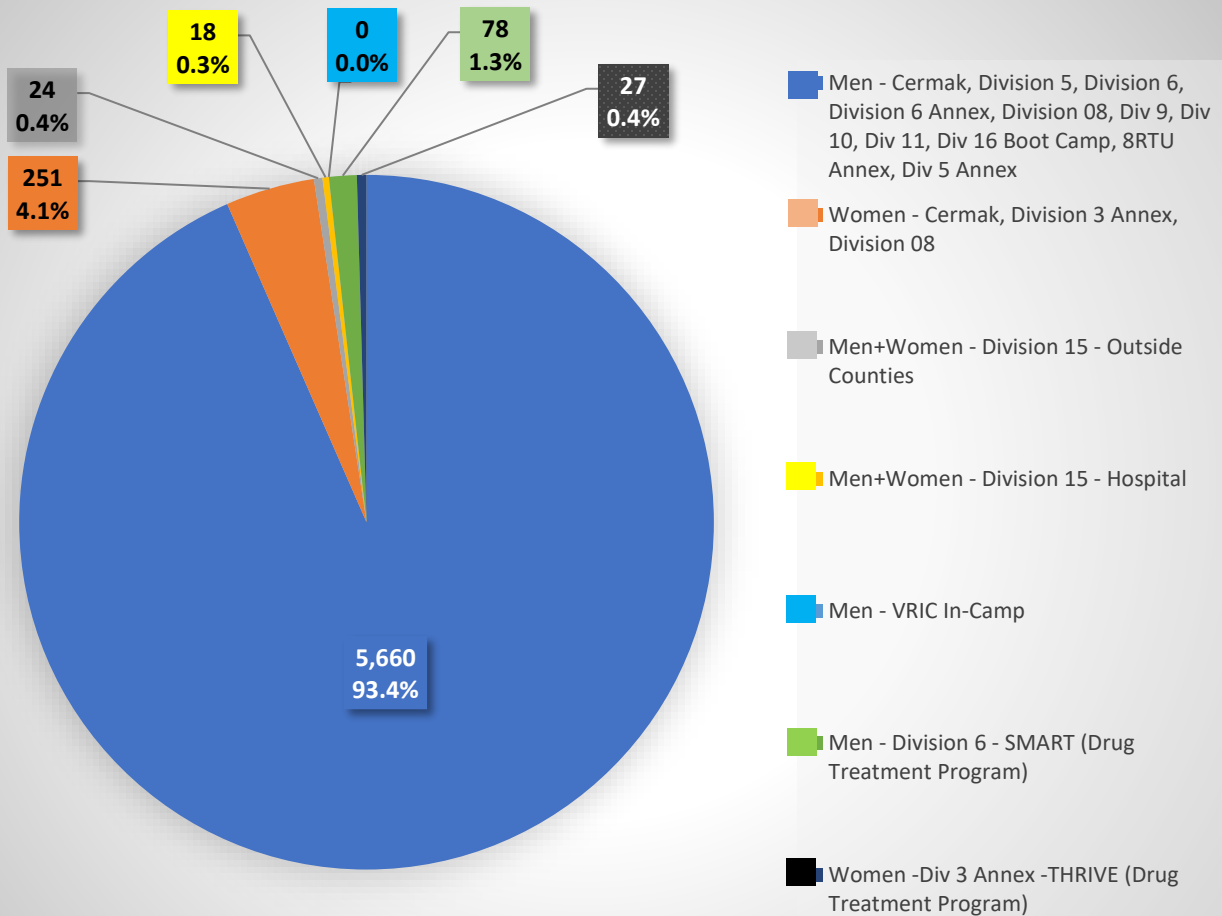

Sheriff's Daily Report

3/5/2022

Under the Custody of the Sheriff	
Total Male and Female	8,564
Jail Population	6,058
Community Corrections	2,506

Jail Population - Behind the Walls

Sheriff's Daily Report

3/5/2022

CCSO Population Demographics

In Confinement

Gender Distribution

Race Distribution

Age Distribution

Community Corrections

Gender Distribution

Race Distribution

Age Distribution