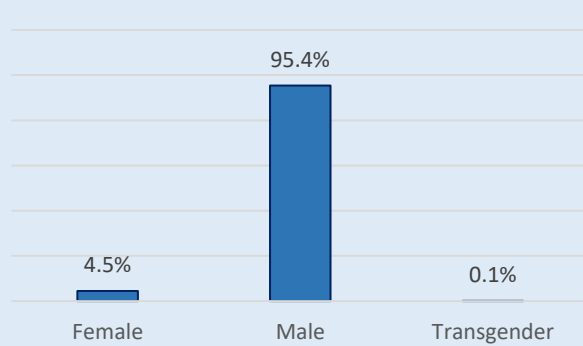

Sheriff's Daily Report

3/5/2022

Under the Custody of the Sheriff	
Total Male and Female	8,564
Jail Population	6,058
Community Corrections	2,506

Jail Population - Behind the Walls

Sheriff's Daily Report

3/5/2022

CCSO Population Demographics

In Confinement

Gender Distribution

Race Distribution

Age Distribution

Community Corrections

Gender Distribution

Race Distribution

Age Distribution