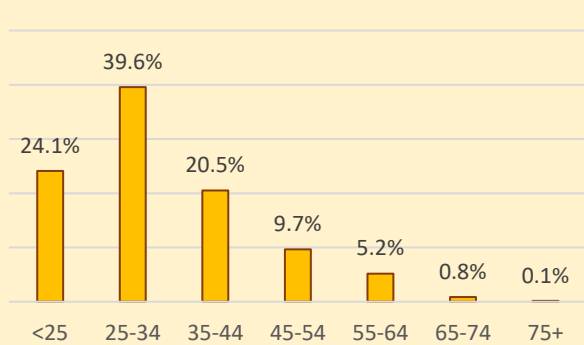

Sheriff's Daily Report

3/5/2022

Under the Custody of the Sheriff	
Total Male and Female	8,564
Jail Population	6,058
Community Corrections	2,506

Jail Population - Behind the Walls

Sheriff's Daily Report

3/5/2022

CCSO Population Demographics

In Confinement

Gender Distribution

Race Distribution

Age Distribution

Community Corrections

Gender Distribution

Race Distribution

Age Distribution