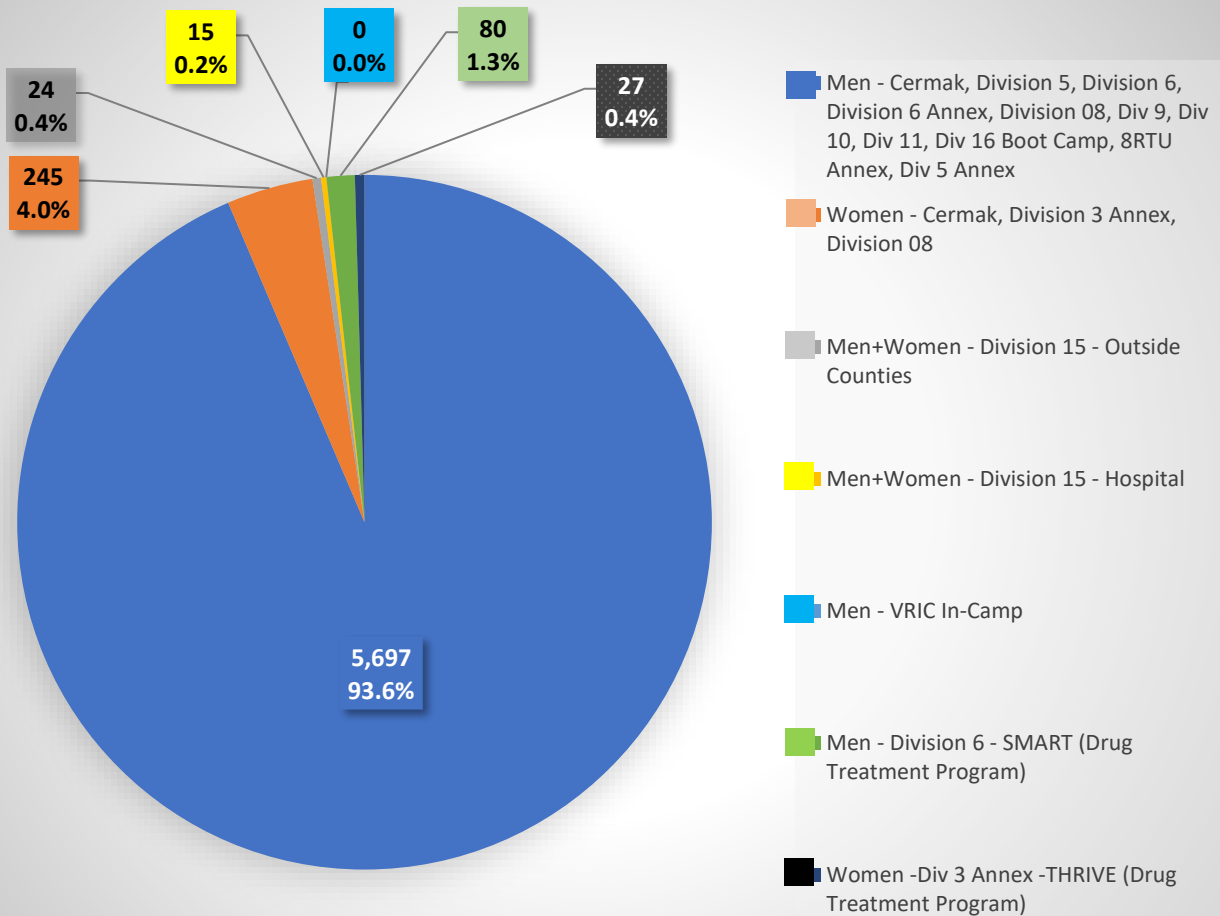

# Sheriff's Daily Report

2/27/2022

Under the Custody of the Sheriff	
<b>Total Male and Female</b>	<b>8,623</b>
Jail Population	6,088
Community Corrections	2,535

## Jail Population - Behind the Walls