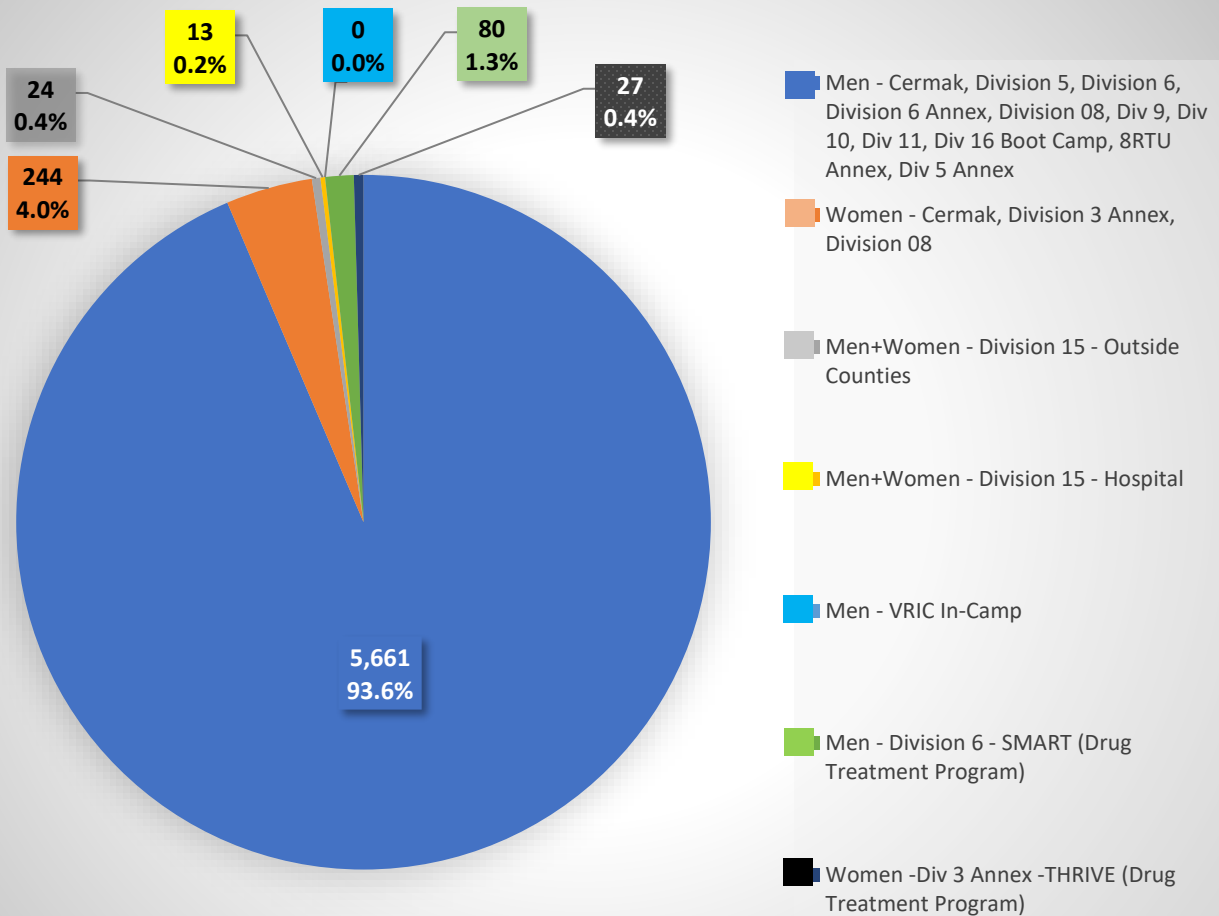

Sheriff's Daily Report

2/26/2022

Under the Custody of the Sheriff	
Total Male and Female	8,569
Jail Population	6,049
Community Corrections	2,520

Jail Population - Behind the Walls

Sheriff's Daily Report

2/26/2022

CCSO Population Demographics