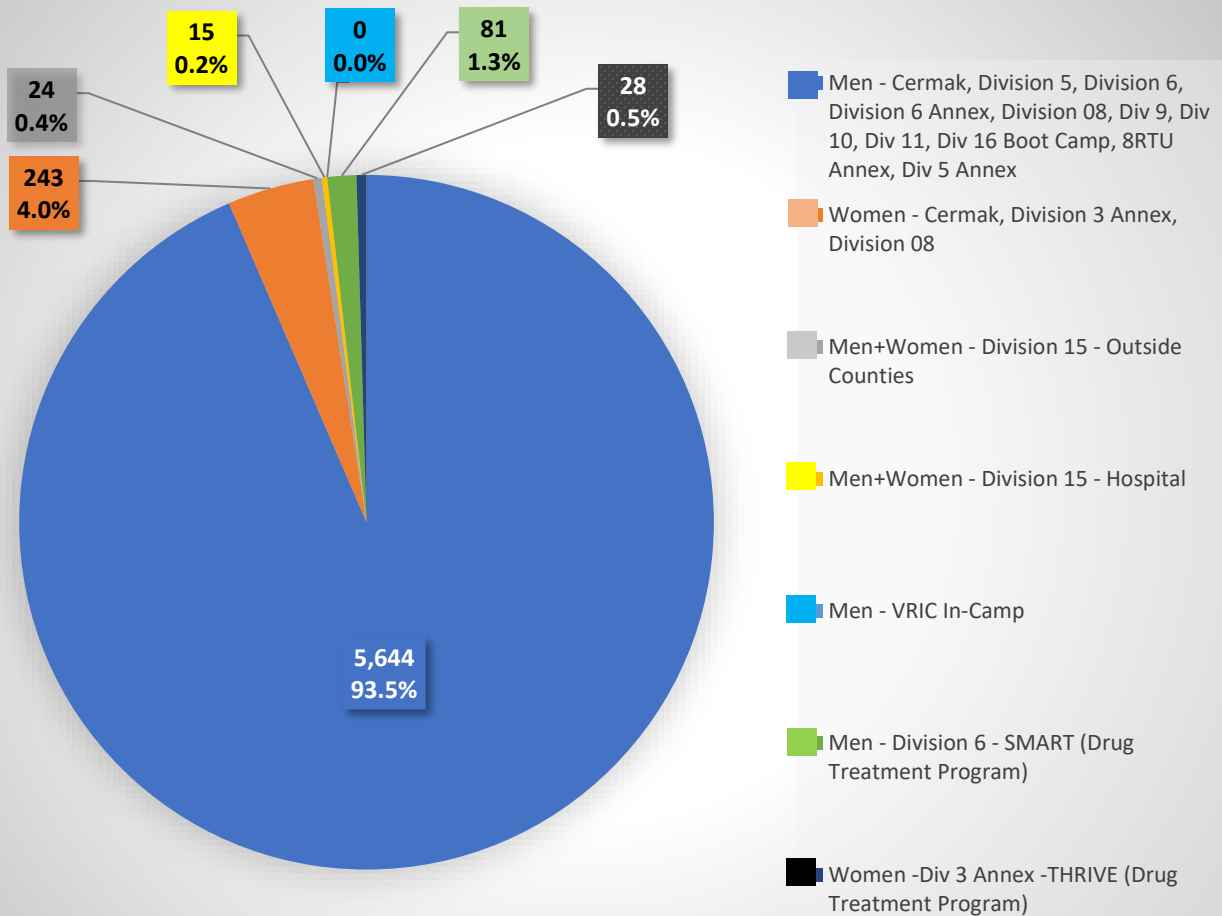

# Sheriff's Daily Report

2/25/2022

Under the Custody of the Sheriff	
<b>Total Male and Female</b>	<b>8,563</b>
Jail Population	6,035
Community Corrections	2,528

## Jail Population - Behind the Walls

## CCSO Population Demographics