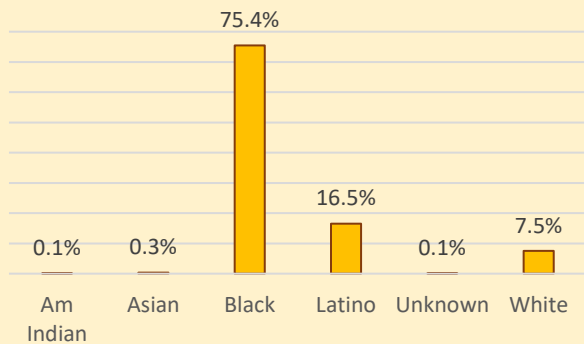

Sheriff's Daily Report

2/23/2022

Under the Custody of the Sheriff	
Total Male and Female	8,611
Jail Population	6,060
Community Corrections	2,551

Jail Population - Behind the Walls

Sheriff's Daily Report

2/23/2022

CCSO Population Demographics

In Confinement

Gender Distribution

Race Distribution

Age Distribution

Community Corrections

Gender Distribution

Race Distribution

Age Distribution