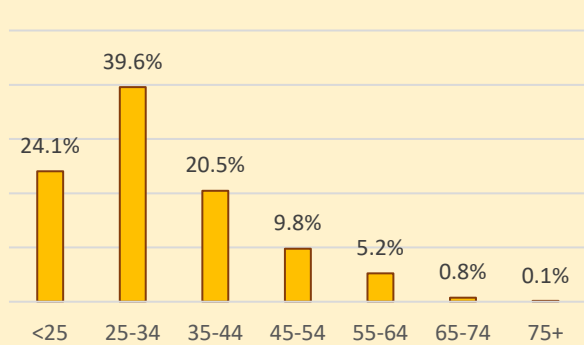

Sheriff's Daily Report

2/23/2022

Under the Custody of the Sheriff	
Total Male and Female	8,611
Jail Population	6,060
Community Corrections	2,551

Jail Population - Behind the Walls

Sheriff's Daily Report

2/23/2022

CCSO Population Demographics

In Confinement

Gender Distribution

Race Distribution

Age Distribution

Community Corrections

Gender Distribution

Race Distribution

Age Distribution