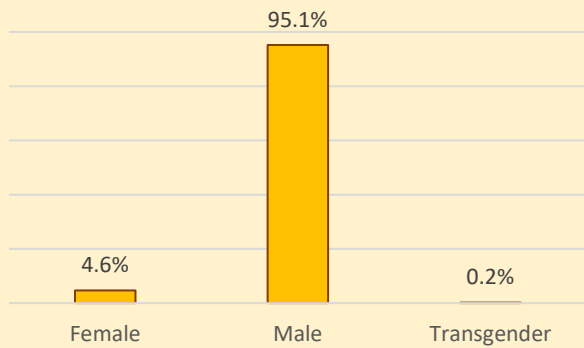

Sheriff's Daily Report

2/23/2022

Under the Custody of the Sheriff	
Total Male and Female	8,611
Jail Population	6,060
Community Corrections	2,551

Jail Population - Behind the Walls

Sheriff's Daily Report

2/23/2022

CCSO Population Demographics

In Confinement

Gender Distribution

Race Distribution

Age Distribution

Community Corrections

Gender Distribution

Race Distribution

Age Distribution