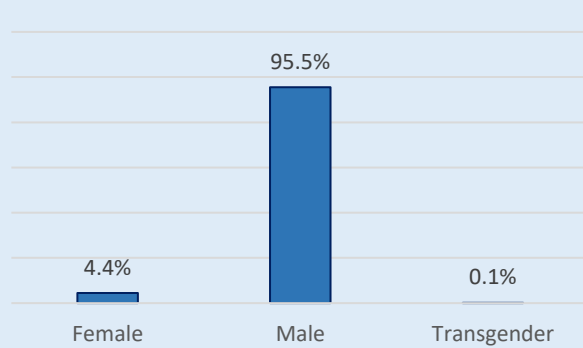

Sheriff's Daily Report

2/23/2022

Under the Custody of the Sheriff	
Total Male and Female	8,611
Jail Population	6,060
Community Corrections	2,551

Jail Population - Behind the Walls

Sheriff's Daily Report

2/23/2022

CCSO Population Demographics

In Confinement

Gender Distribution

Race Distribution

Age Distribution

Community Corrections

Gender Distribution

Race Distribution

Age Distribution