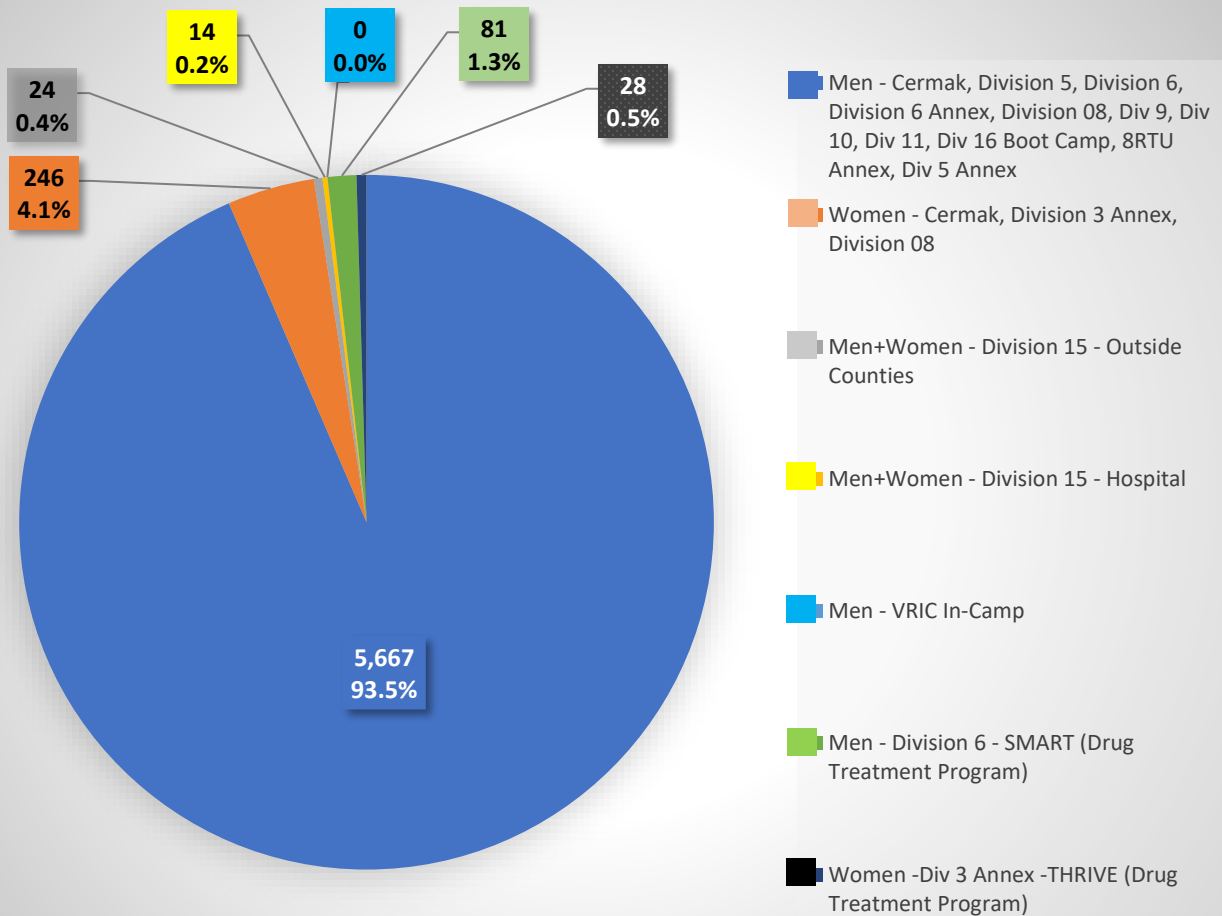

Sheriff's Daily Report

2/23/2022

Under the Custody of the Sheriff	
Total Male and Female	8,611
Jail Population	6,060
Community Corrections	2,551

Jail Population - Behind the Walls

Sheriff's Daily Report

2/23/2022

CCSO Population Demographics

In Confinement

Gender Distribution

Race Distribution

Age Distribution

Community Corrections

Gender Distribution

Race Distribution

Age Distribution