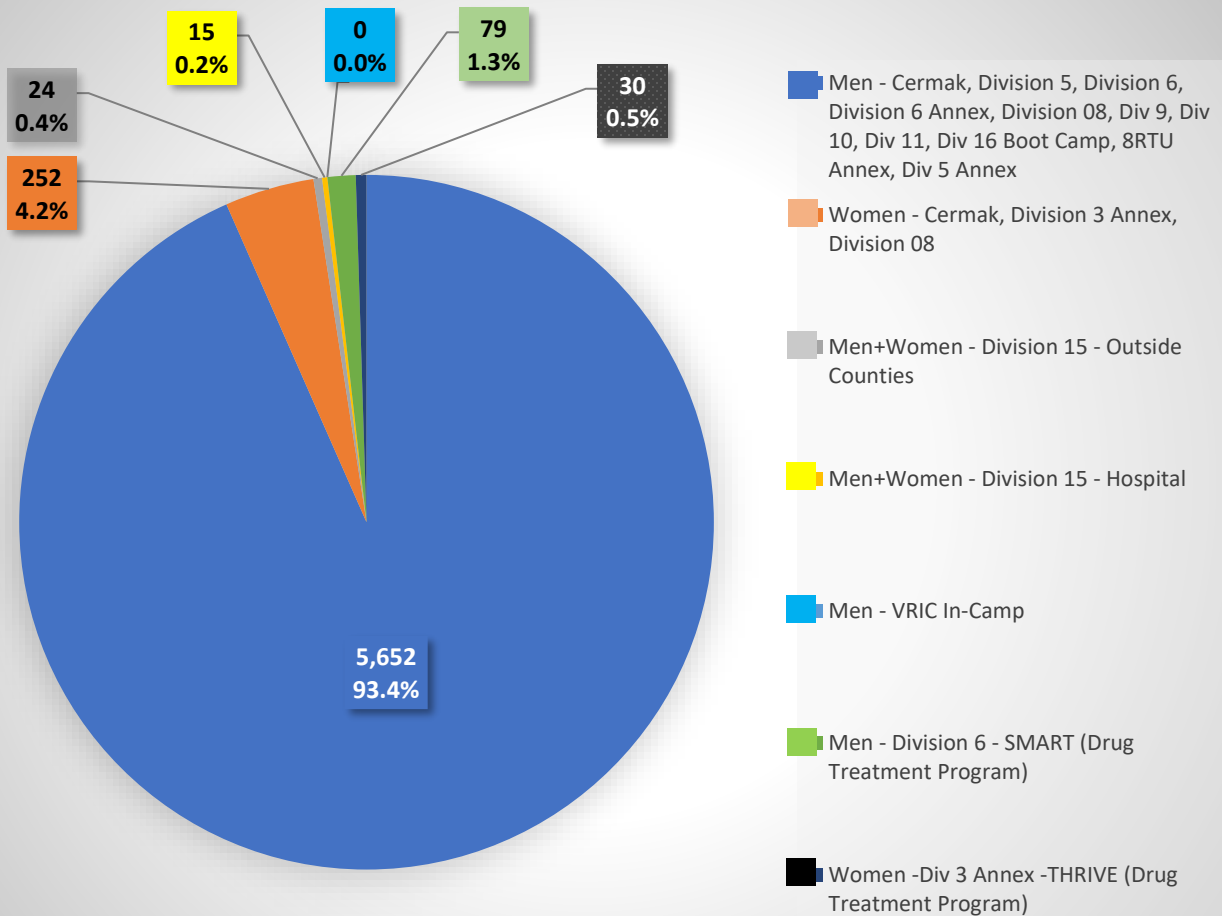

Sheriff's Daily Report

2/22/2022

Under the Custody of the Sheriff	
Total Male and Female	8,598
Jail Population	6,052
Community Corrections	2,546

Jail Population - Behind the Walls

Sheriff's Daily Report

2/22/2022

CCSO Population Demographics

In Confinement

Gender Distribution

Race Distribution

Age Distribution

Community Corrections

Gender Distribution

Race Distribution

Age Distribution