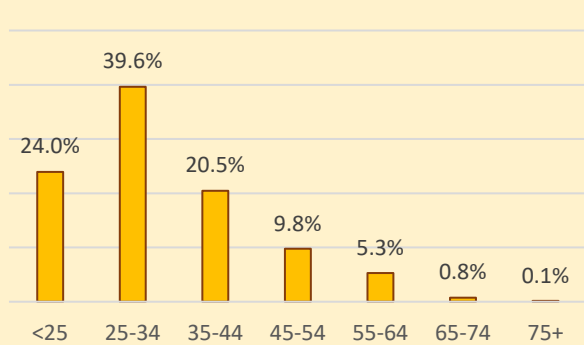

Sheriff's Daily Report

2/22/2022

Under the Custody of the Sheriff	
Total Male and Female	8,598
Jail Population	6,052
Community Corrections	2,546

Jail Population - Behind the Walls

Sheriff's Daily Report

2/22/2022

CCSO Population Demographics

In Confinement

Gender Distribution

Race Distribution

Age Distribution

Community Corrections

Gender Distribution

Race Distribution

Age Distribution