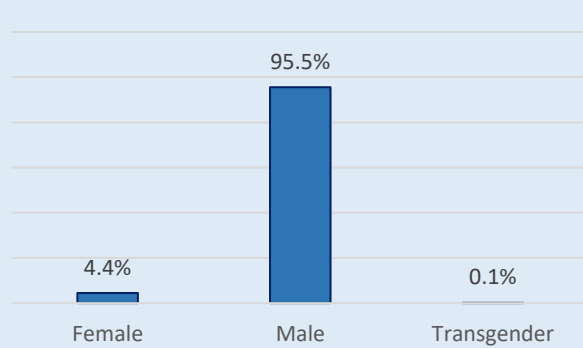

Sheriff's Daily Report

2/22/2022

Under the Custody of the Sheriff	
Total Male and Female	8,598
Jail Population	6,052
Community Corrections	2,546

Jail Population - Behind the Walls

Sheriff's Daily Report

2/22/2022

CCSO Population Demographics

In Confinement

Gender Distribution

Race Distribution

Age Distribution

Community Corrections

Gender Distribution

Race Distribution

Age Distribution