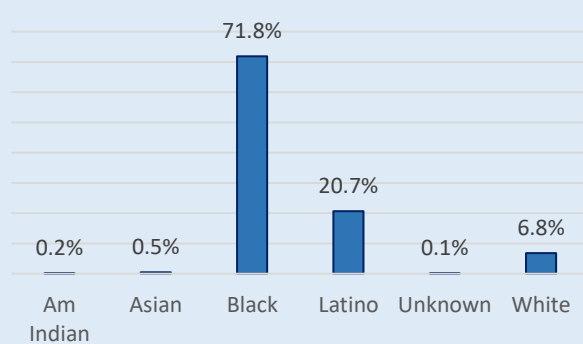

Sheriff's Daily Report

2/22/2022

Under the Custody of the Sheriff	
Total Male and Female	8,598
Jail Population	6,052
Community Corrections	2,546

Jail Population - Behind the Walls

Sheriff's Daily Report

2/22/2022

CCSO Population Demographics

In Confinement

Gender Distribution

Race Distribution

Age Distribution

Community Corrections

Gender Distribution

Race Distribution

Age Distribution