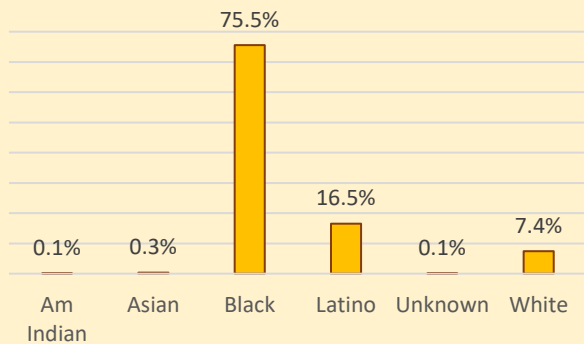

Sheriff's Daily Report

2/22/2022

Under the Custody of the Sheriff	
Total Male and Female	8,598
Jail Population	6,052
Community Corrections	2,546

Jail Population - Behind the Walls

Sheriff's Daily Report

2/22/2022

CCSO Population Demographics

In Confinement

Gender Distribution

Race Distribution

Age Distribution

Community Corrections

Gender Distribution

Race Distribution

Age Distribution