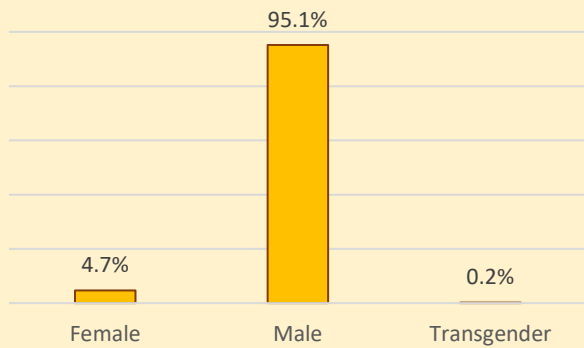

Sheriff's Daily Report

2/22/2022

Under the Custody of the Sheriff	
Total Male and Female	8,598
Jail Population	6,052
Community Corrections	2,546

Jail Population - Behind the Walls

Sheriff's Daily Report

2/22/2022

CCSO Population Demographics

In Confinement

Gender Distribution

Race Distribution

Age Distribution

Community Corrections

Gender Distribution

Race Distribution

Age Distribution