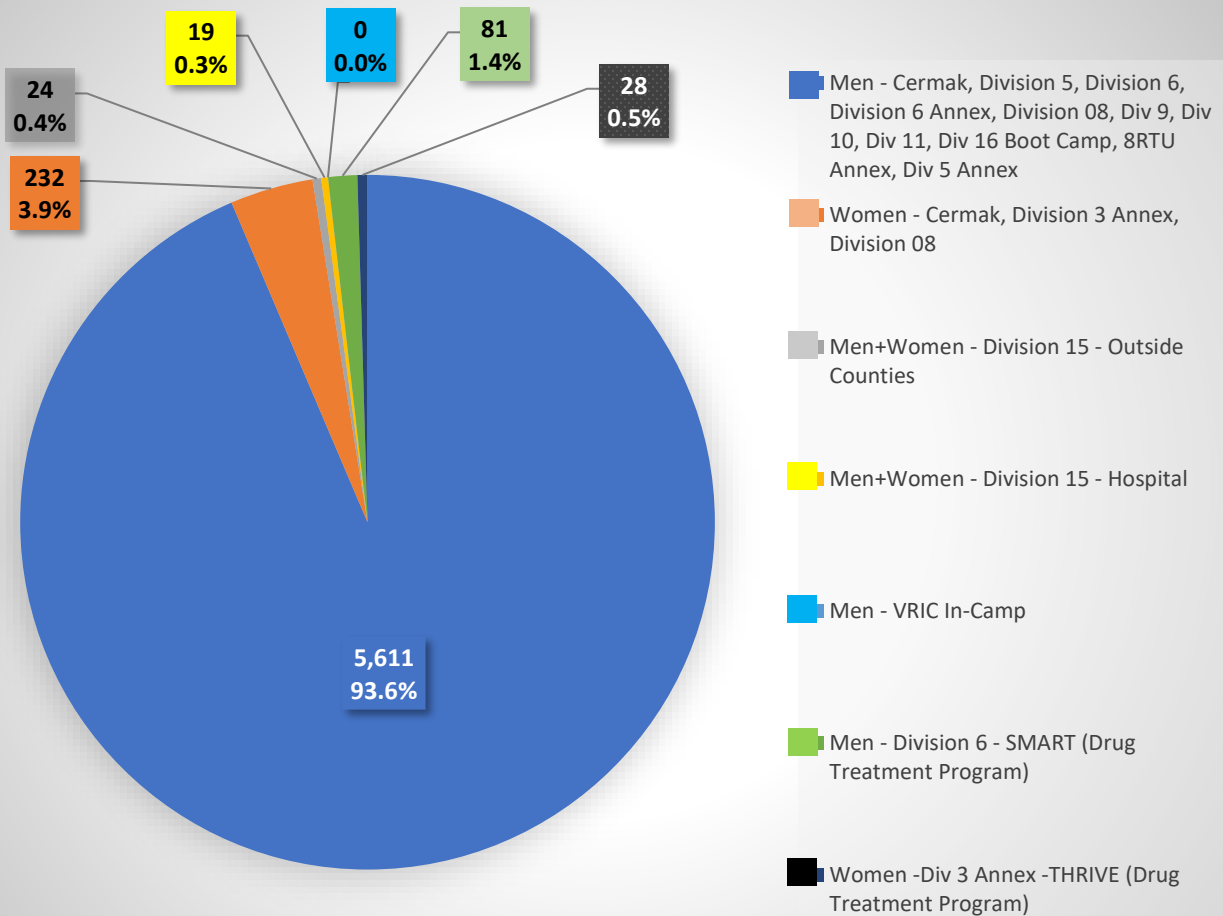

# Sheriff's Daily Report

## 2/19/2022

Under the Custody of the Sheriff	
<b>Total Male and Female</b>	<b>8,507</b>
Jail Population	5,995
Community Corrections	2,512

### Jail Population - Behind the Walls