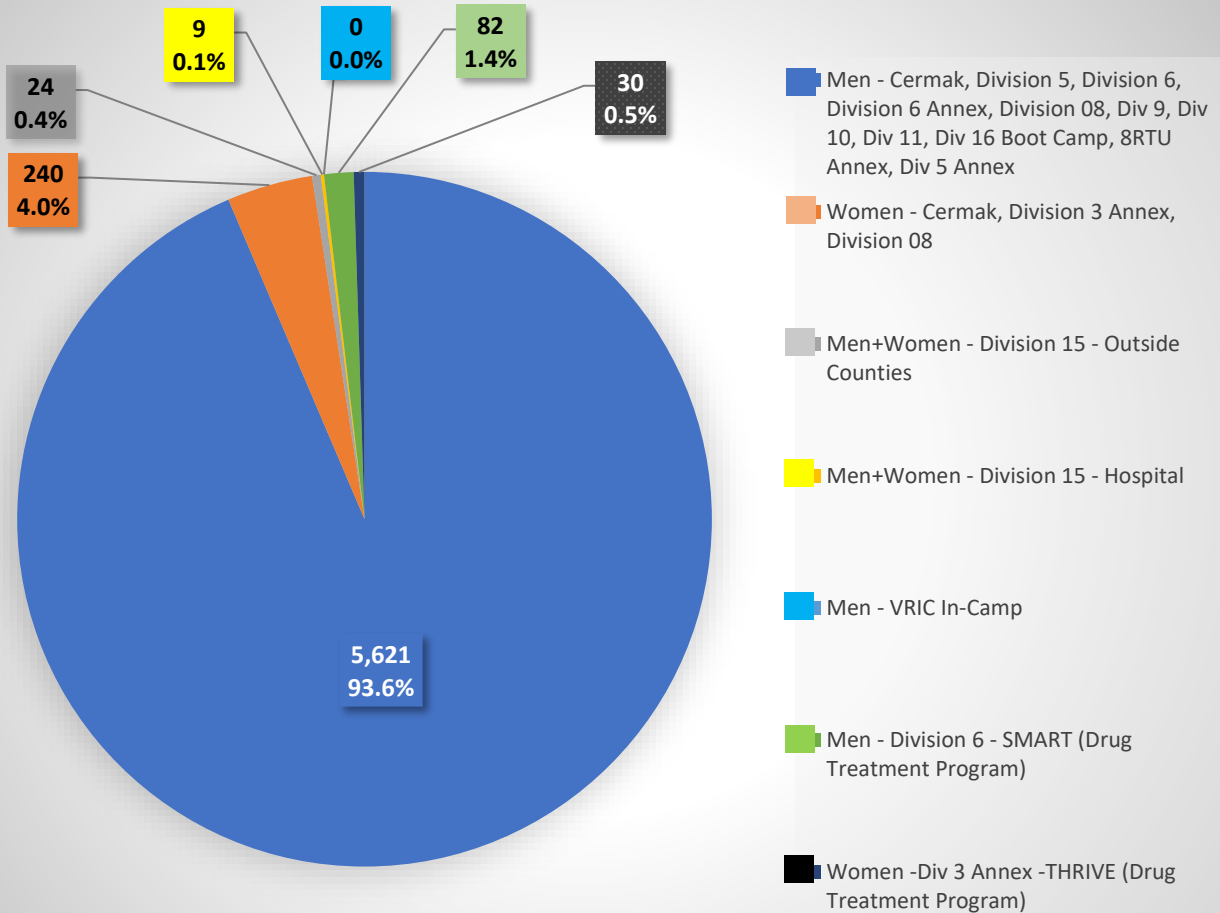

Sheriff's Daily Report

2/17/2022

Under the Custody of the Sheriff	
Total Male and Female	8,524
Jail Population	6,006
Community Corrections	2,518

Jail Population - Behind the Walls

Sheriff's Daily Report

2/17/2022

CCSO Population Demographics