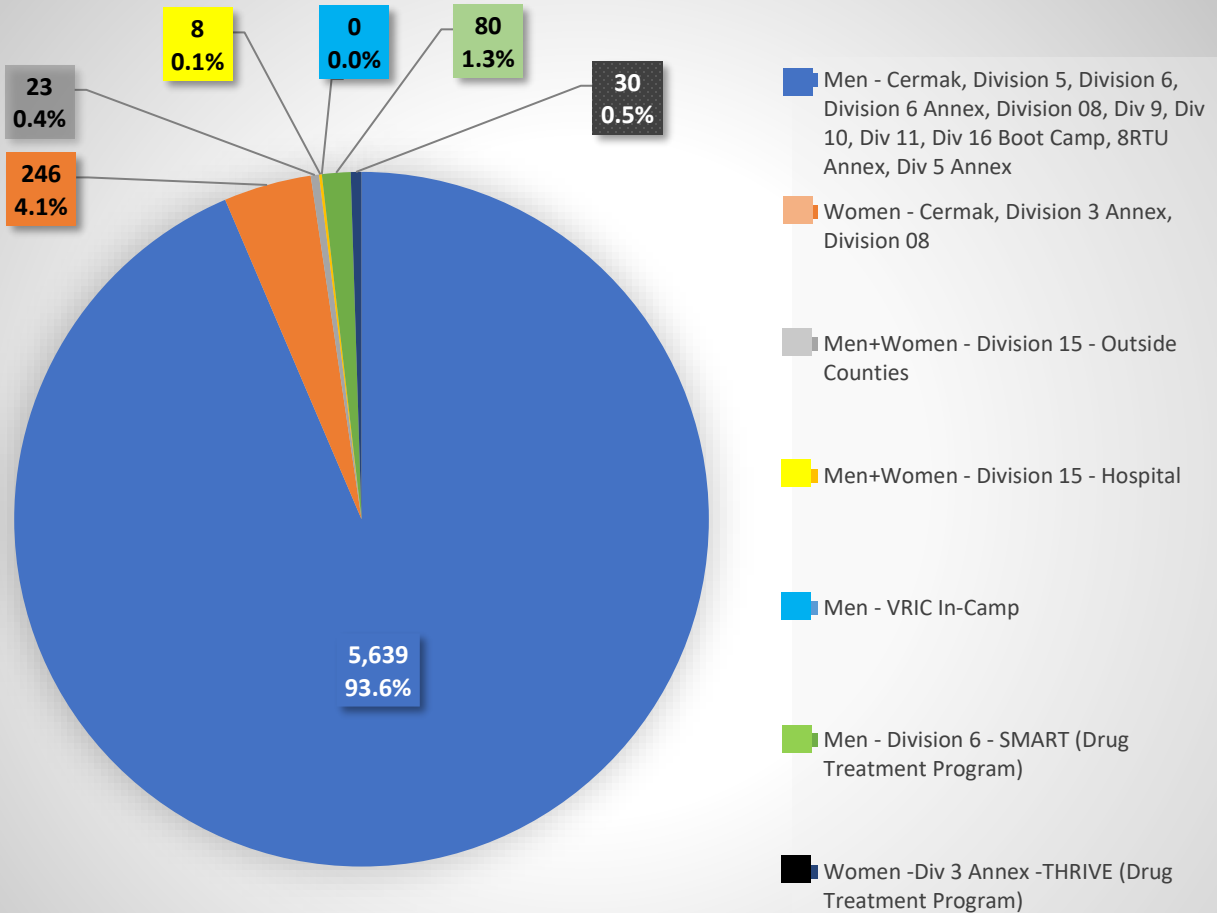

Sheriff's Daily Report

2/15/2022

Under the Custody of the Sheriff	
Total Male and Female	8,567
Jail Population	6,026
Community Corrections	2,541

Jail Population - Behind the Walls

Sheriff's Daily Report

2/15/2022

CCSO Population Demographics